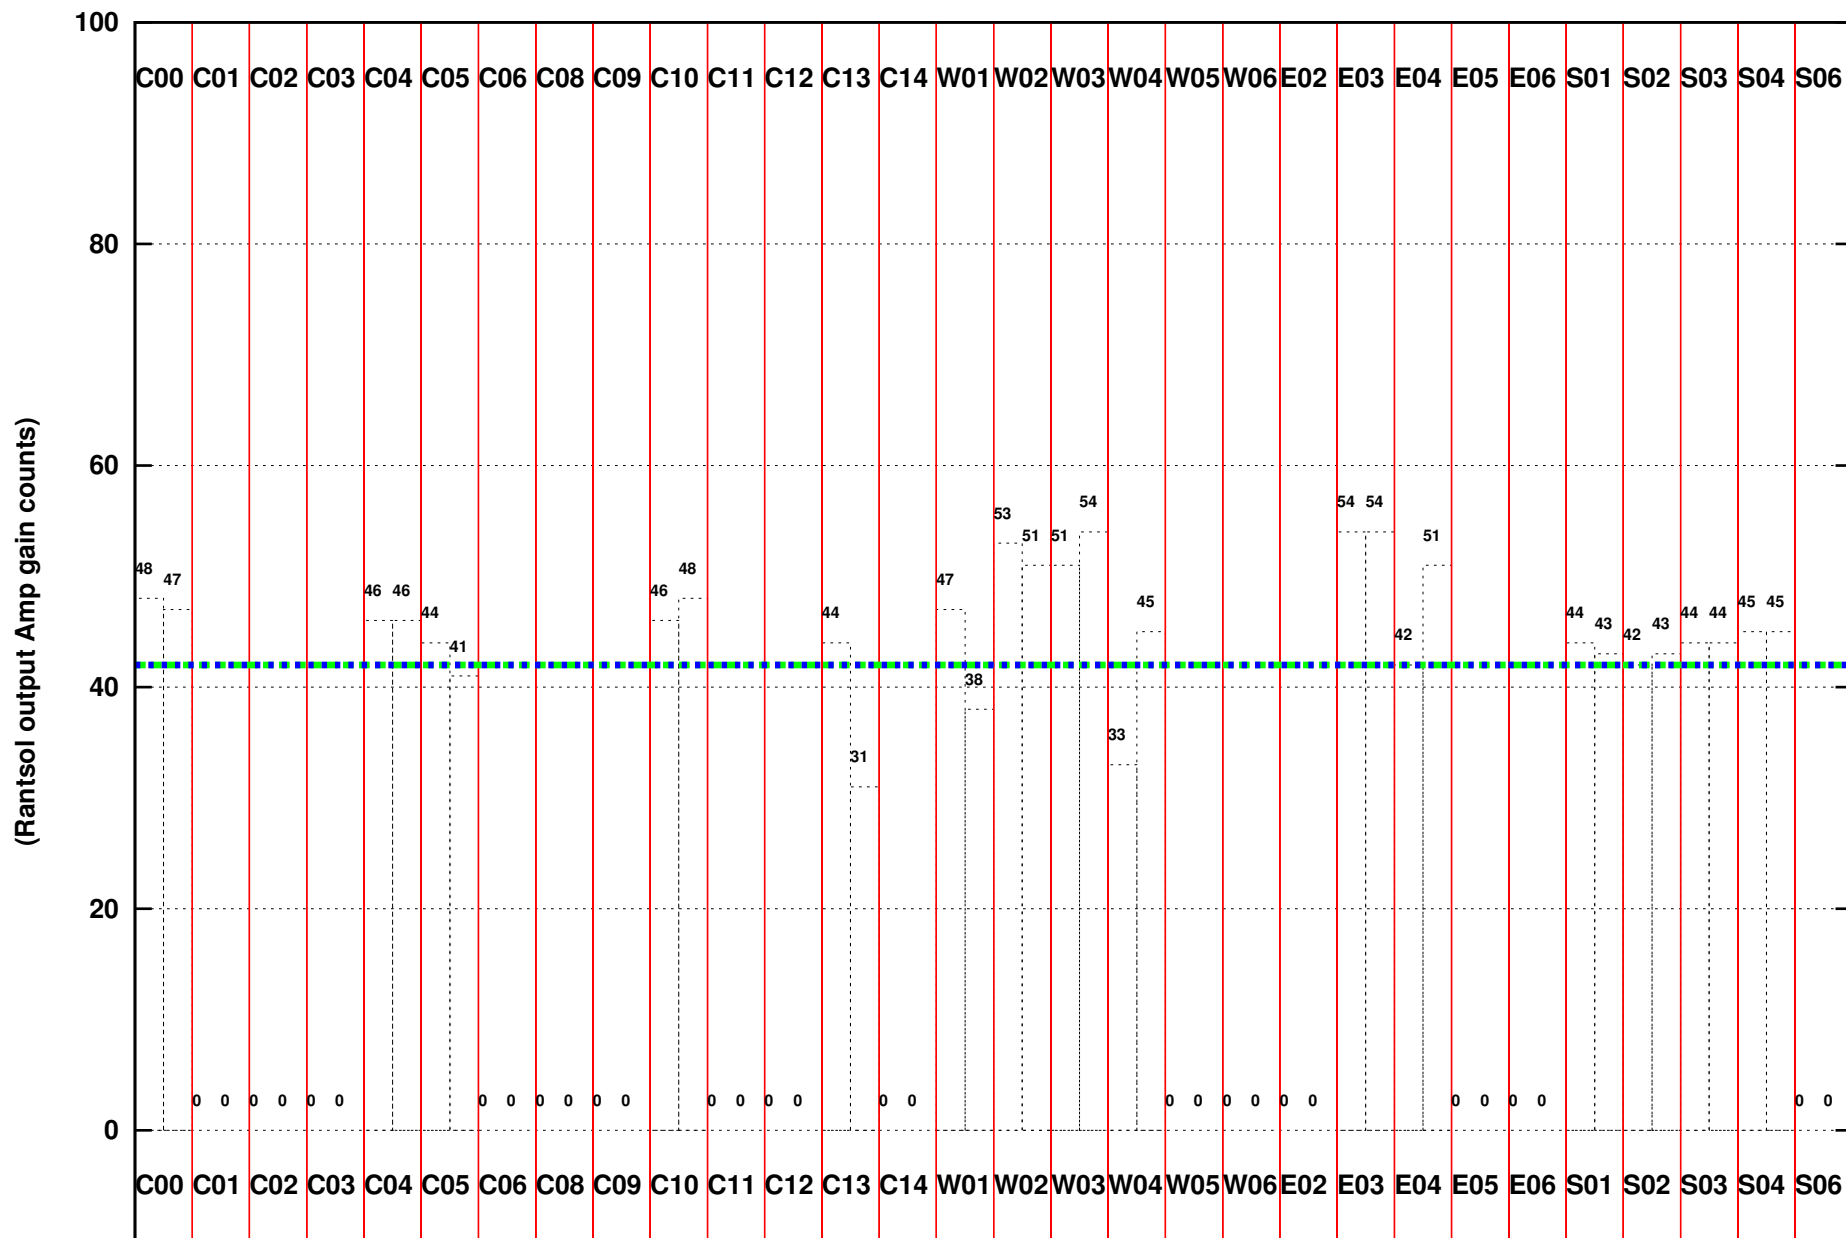

FRINGE STATUS (Rf:1460.000,1460.000 MHz., LO1:1460.000,1460.000 MHz., LO4/5:0.000,0.000 MHz.)

(File:/gwbifrddata2/04sep/44_001a_04sep2023_subar1_b5_gwb.lta, scan:23, chan:512, Src:3C147, Date:04Sep2023 10:12:06)