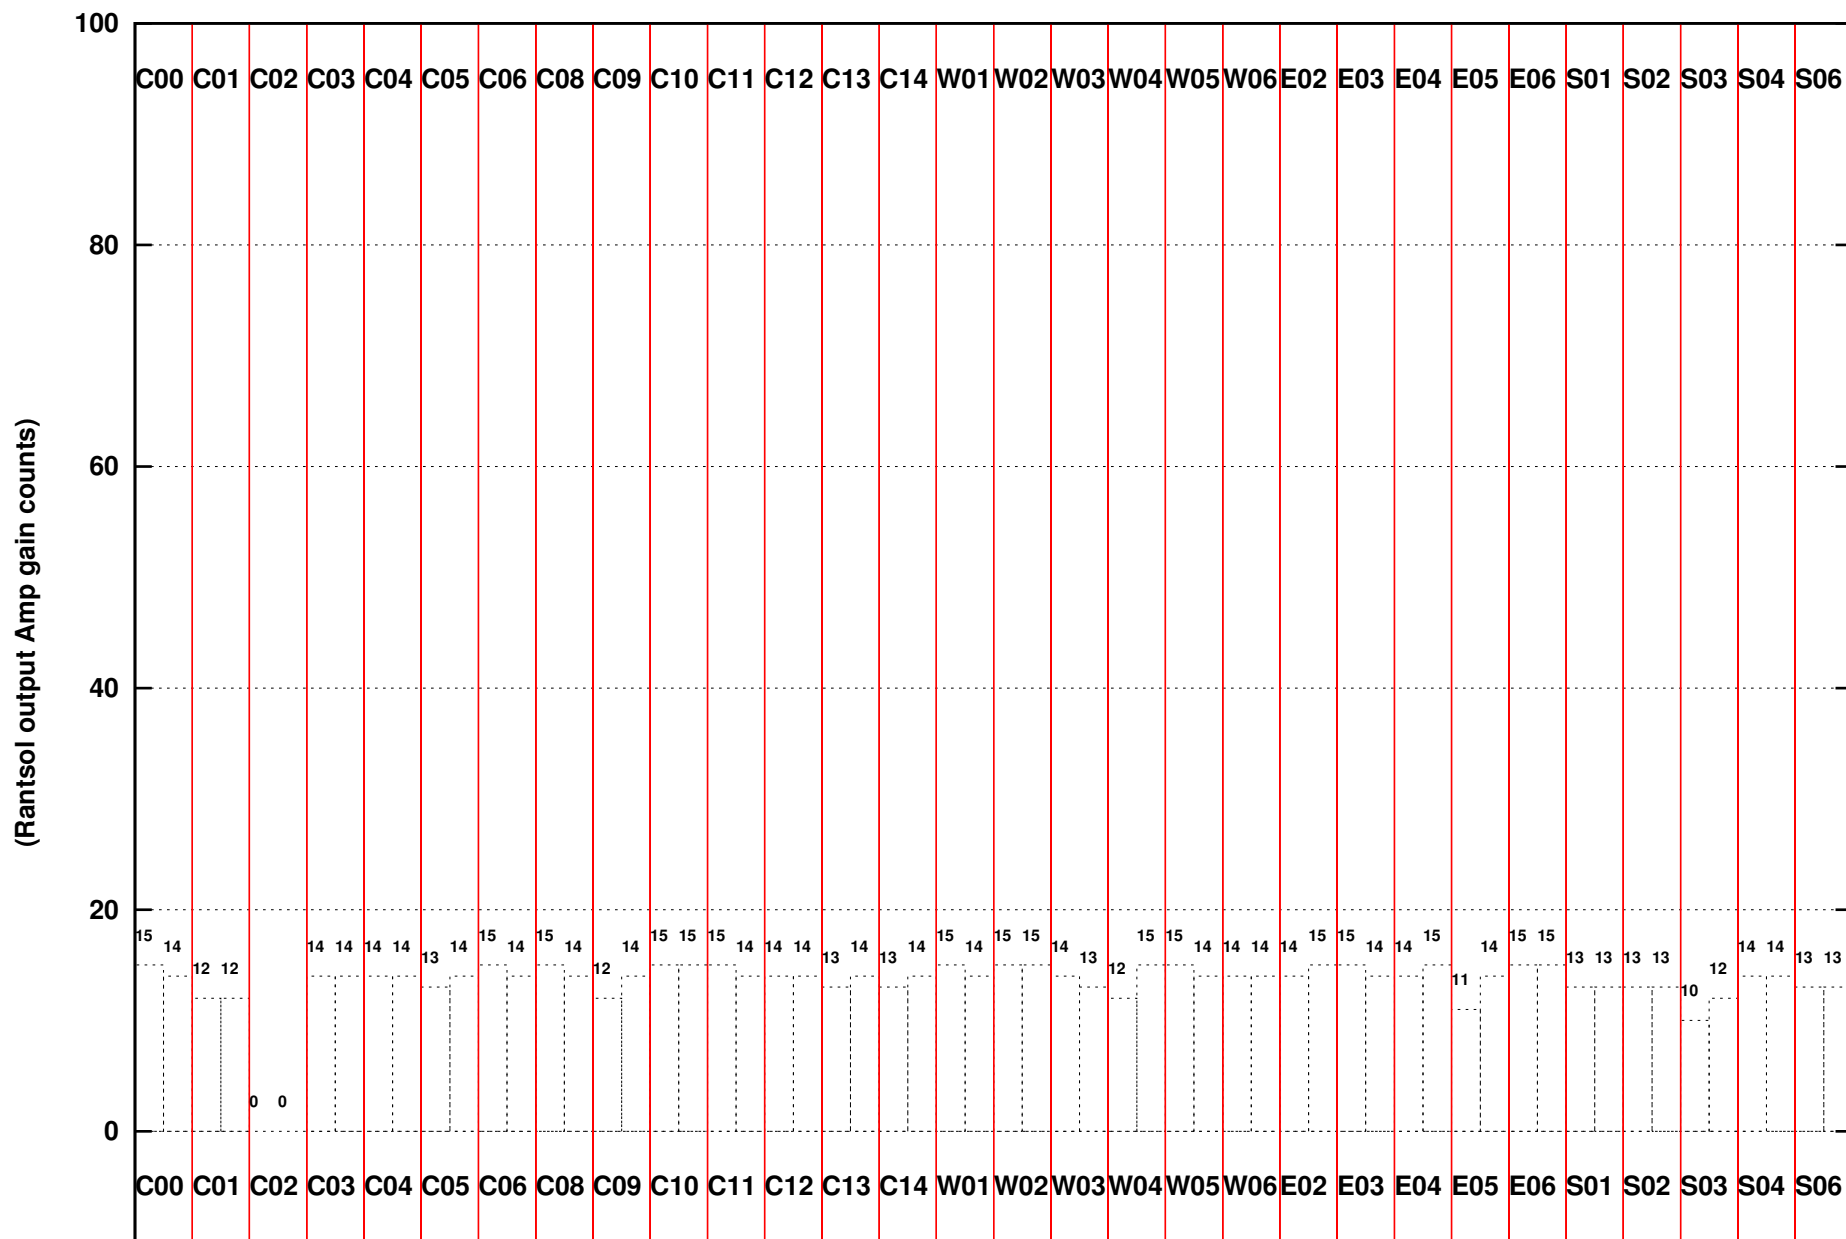

FRINGE STATUS (Rf:550.000,550.000 MHz., LO1:550.000,550.000 MHz., LO4/5:0.000,0.000 MHz.)

( File:/gwbifrd2/05sep/44\_022\_05sep2023\_b4\_gwb.lta, scan:0, chan:1024, Src:0136+478, Date:05Sep2023 06:22:40)