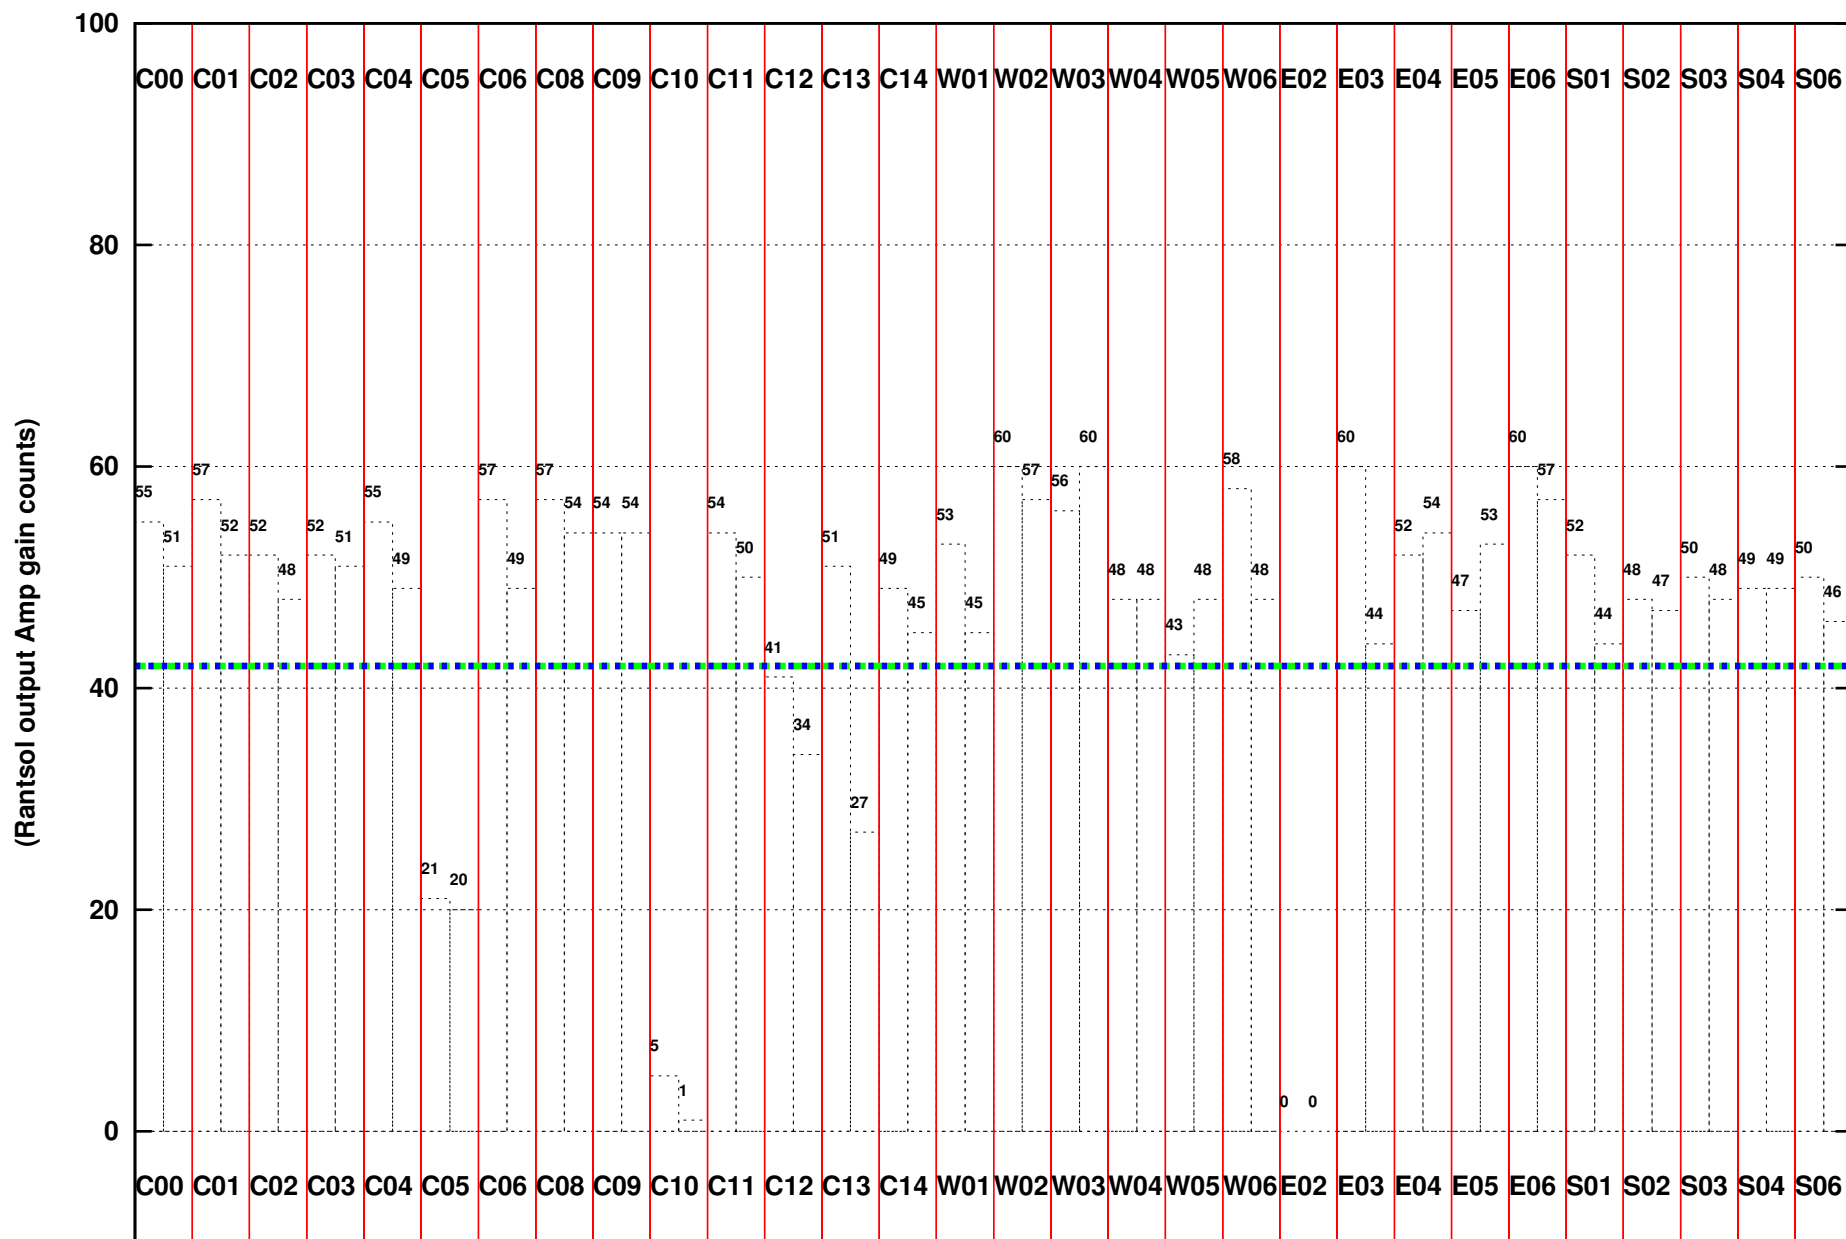

FRINGE STATUS (Rf:1460.000,1460.000 MHz., LO1:1460.000,1460.000 MHz., LO4/5:0.000,0.000 MHz.)

( File:/gwbifrddata/07sep/ddtc303\_07sep2023\_b5\_gwb.lta, scan:0, chan:1024, Src:3C286, Date:07Sep2023 17:27:34)