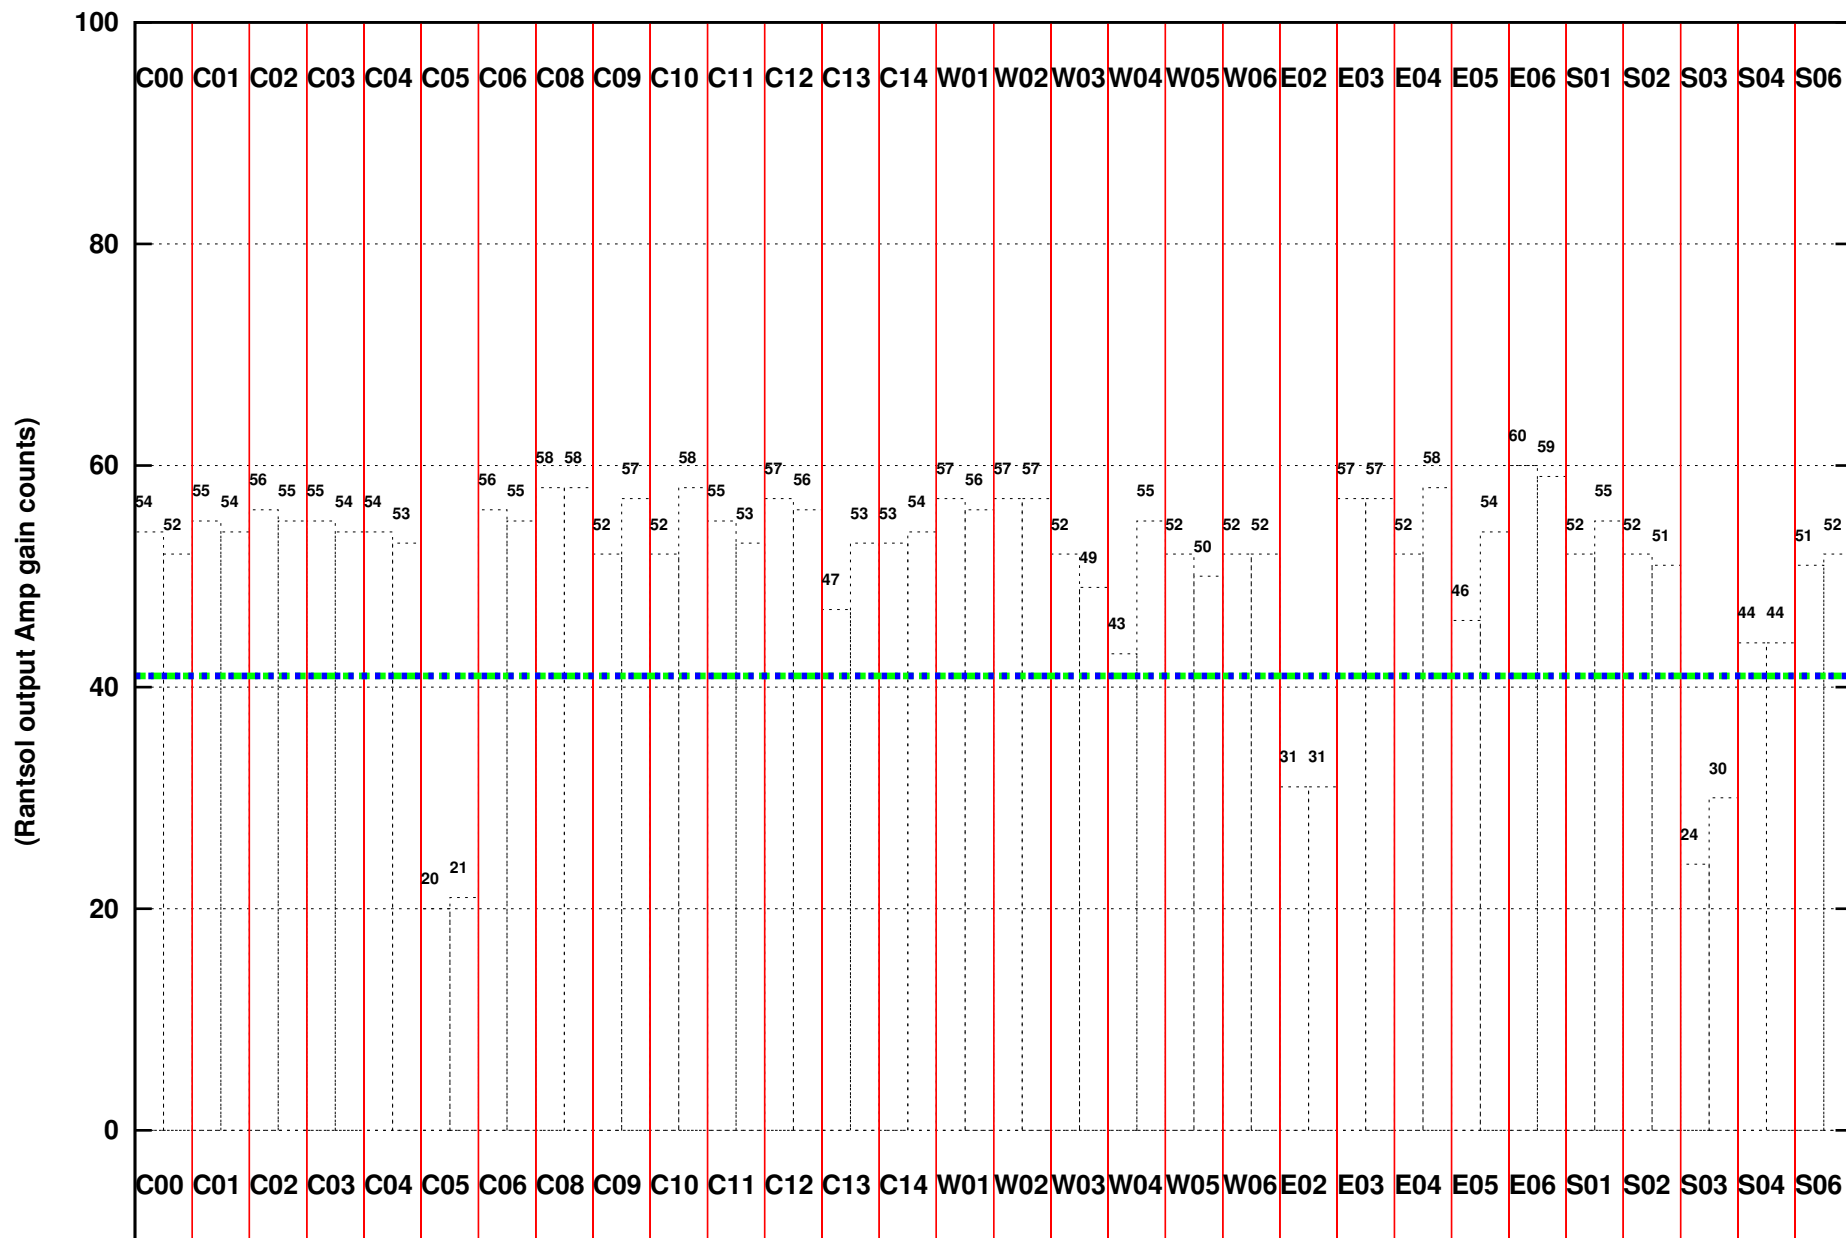

FRINGE STATUS (Rf:550.000,550.000 MHz., LO1:550.000,550.000 MHz., LO4/5:0.000,0.000 MHz.)

(File:/gwbifrddata/07sep/ddtc298_07sep2023_b4_gwb.lta, scan:0, chan:1024, Src:3C48, Date:07Sep2023 22:10:34)