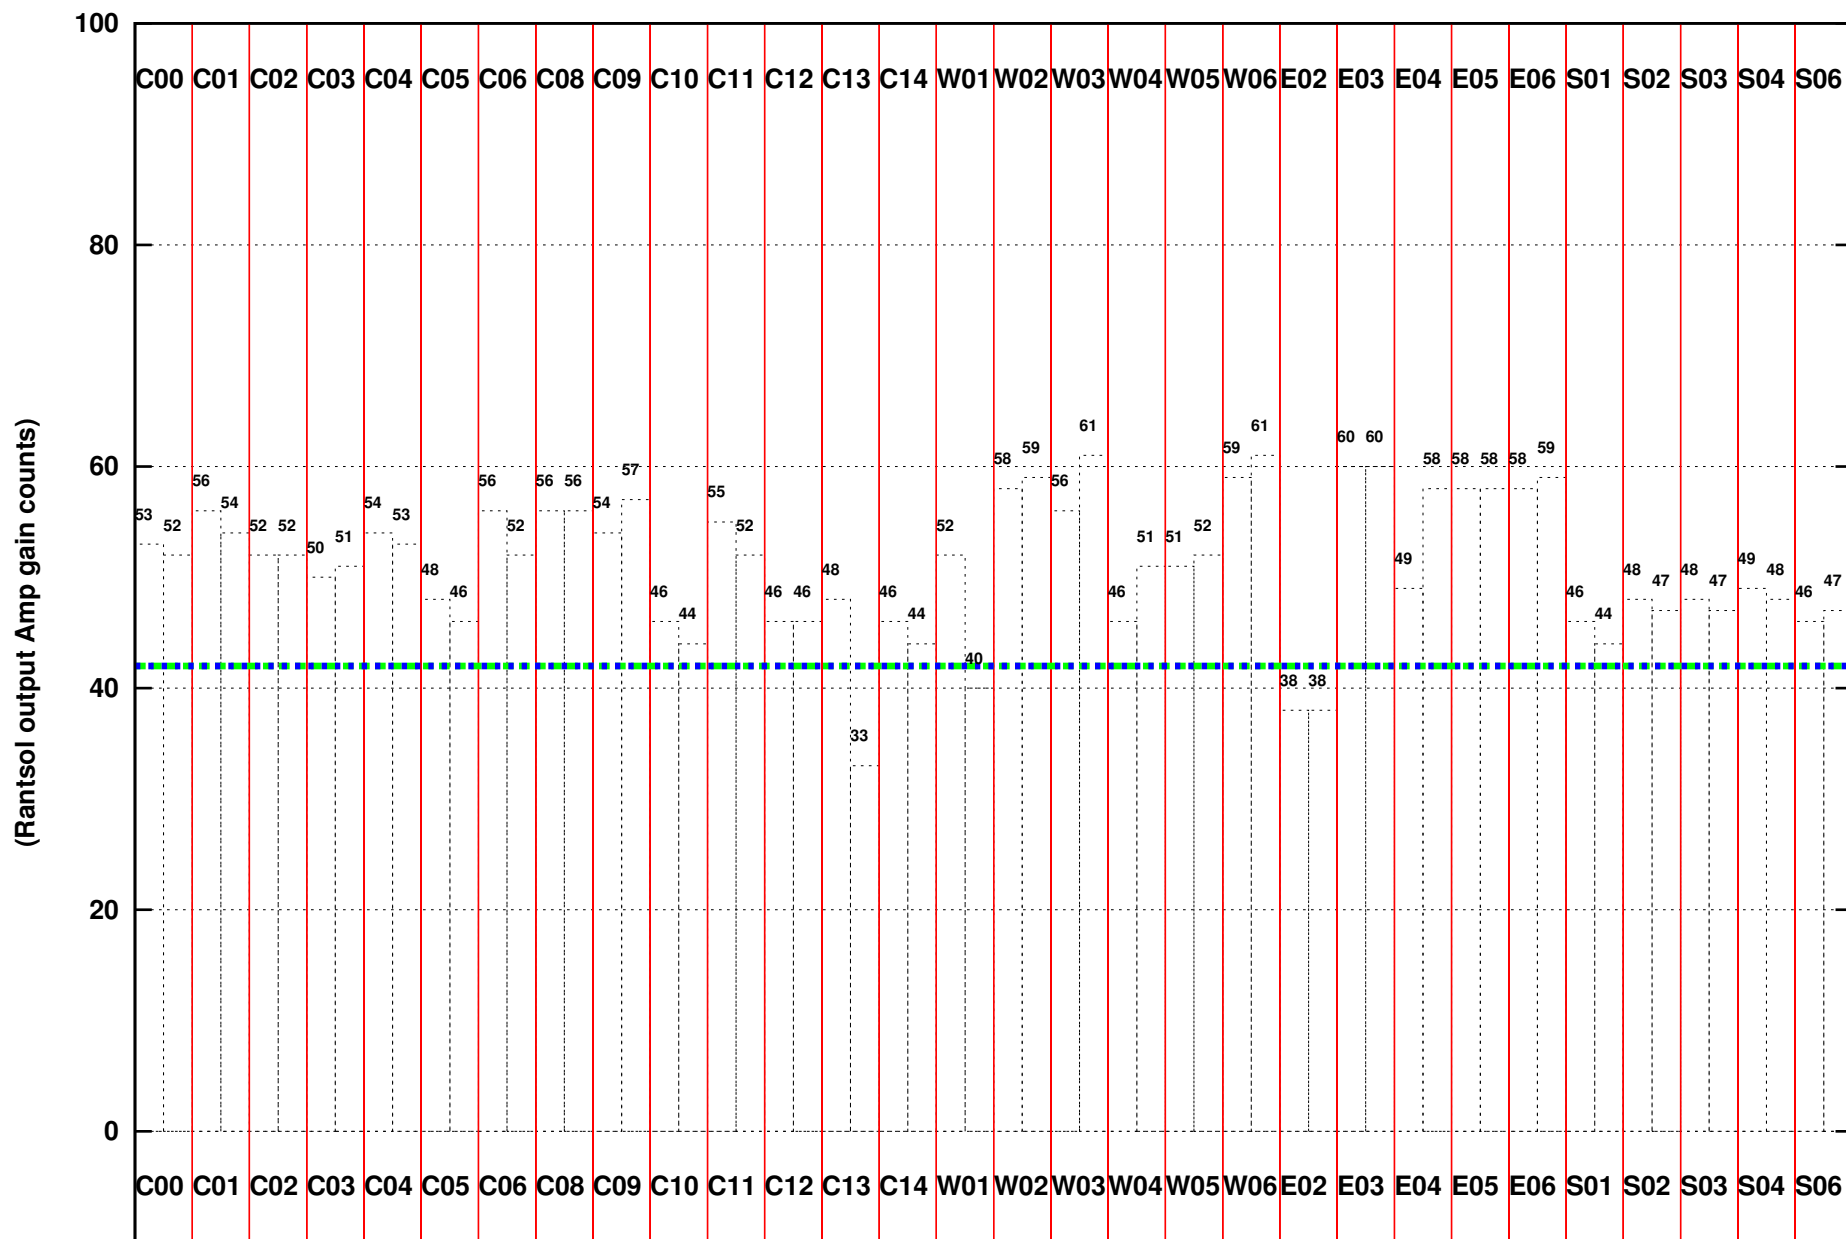

FRINGE STATUS (Rf:1460.000,1460.000 MHz., LO1:1460.000,1460.000 MHz., LO4/5:0.000,0.000 MHz.)

(File:/gwbifrdta/08sep/44_053_08sep2023_b5_gwb.lta, scan:0, chan:2048, Src:3C48, Date:08Sep2023 00:08:00)