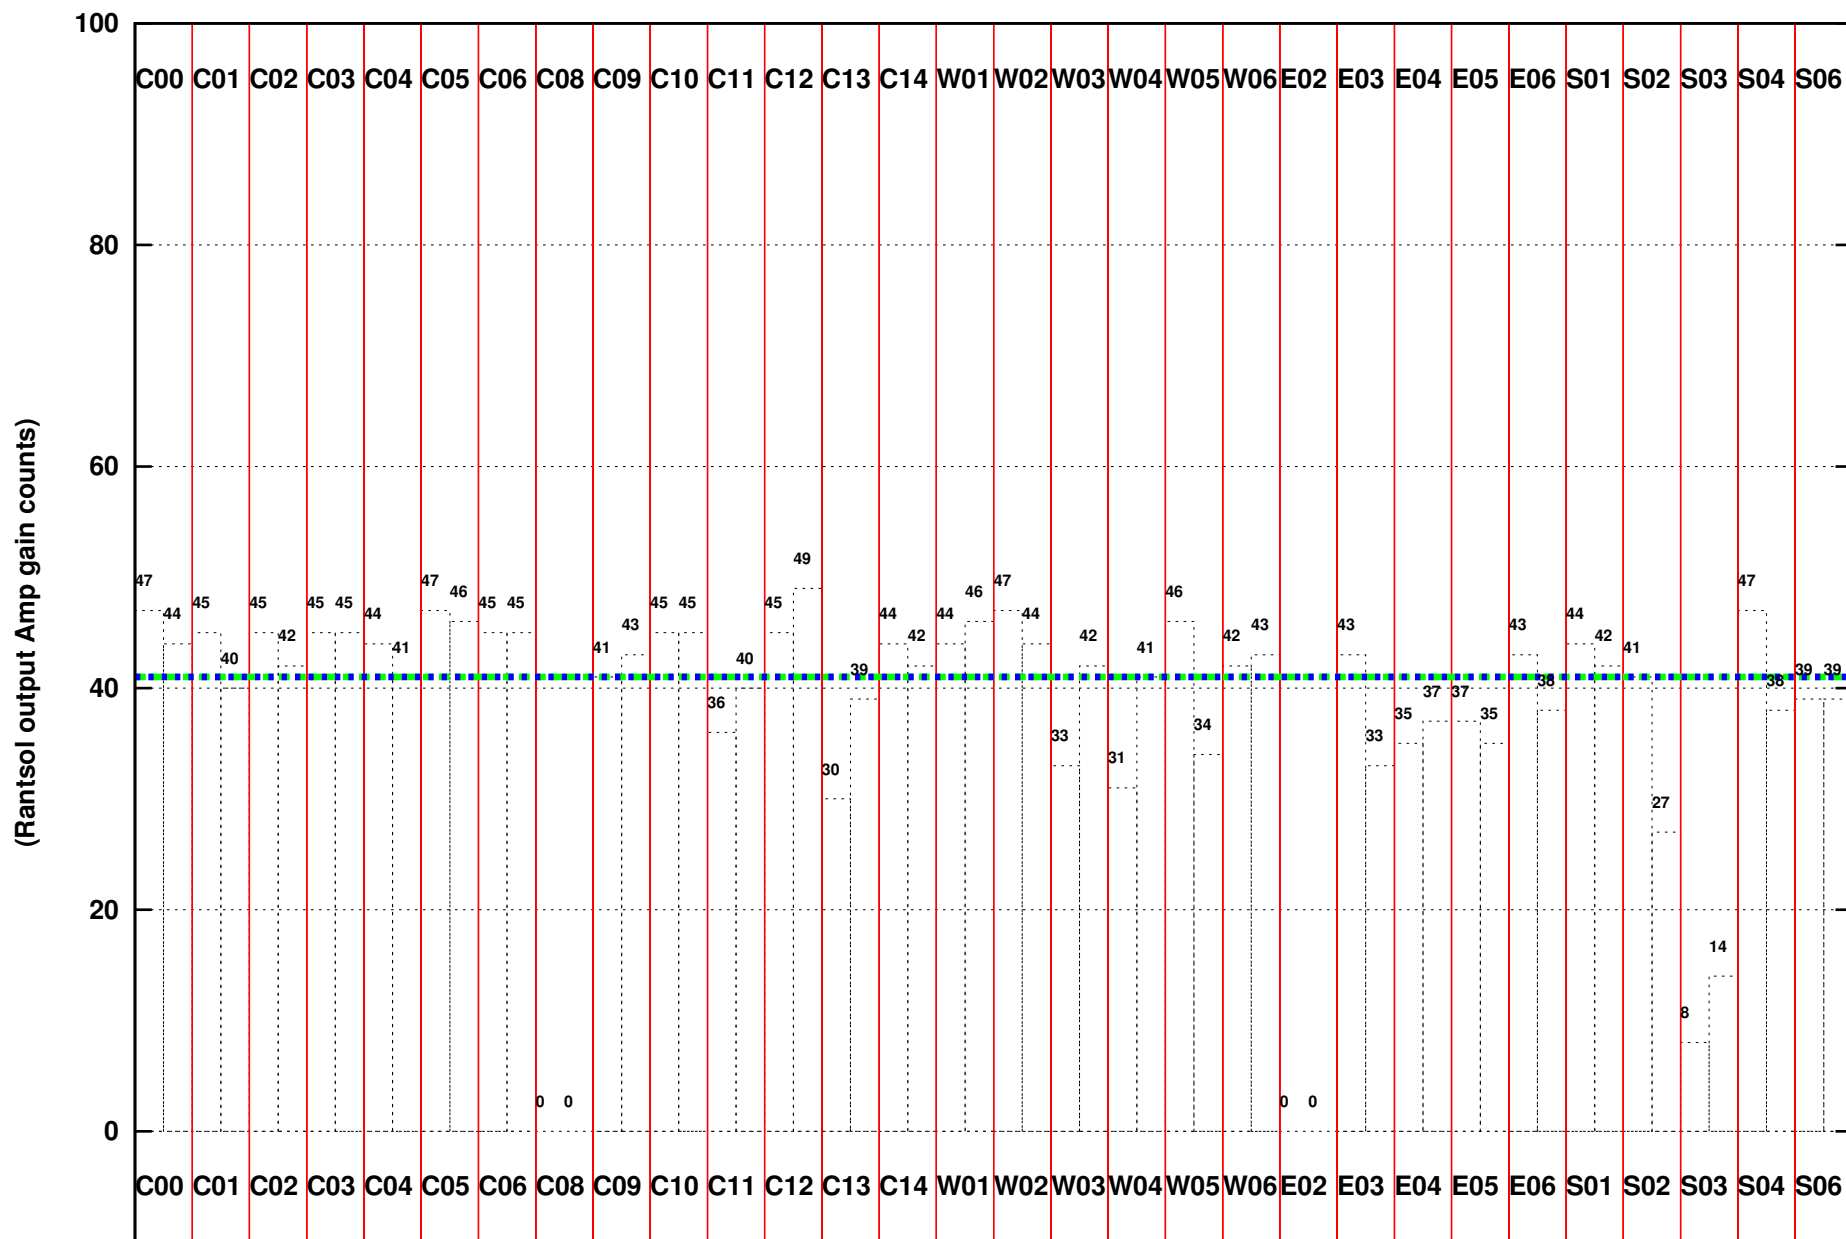

FRINGE STATUS (Rf:550.000,550.000 MHz., LO1:550.000,550.000 MHz., LO4/5:0.000,0.000 MHz.)

( File:/gwbifrddata/08sep/44\_095\_08sep2023\_b4\_gwb.lta, scan:0, chan:1024, Src:3C286, Date:08Sep2023 12:21:16)