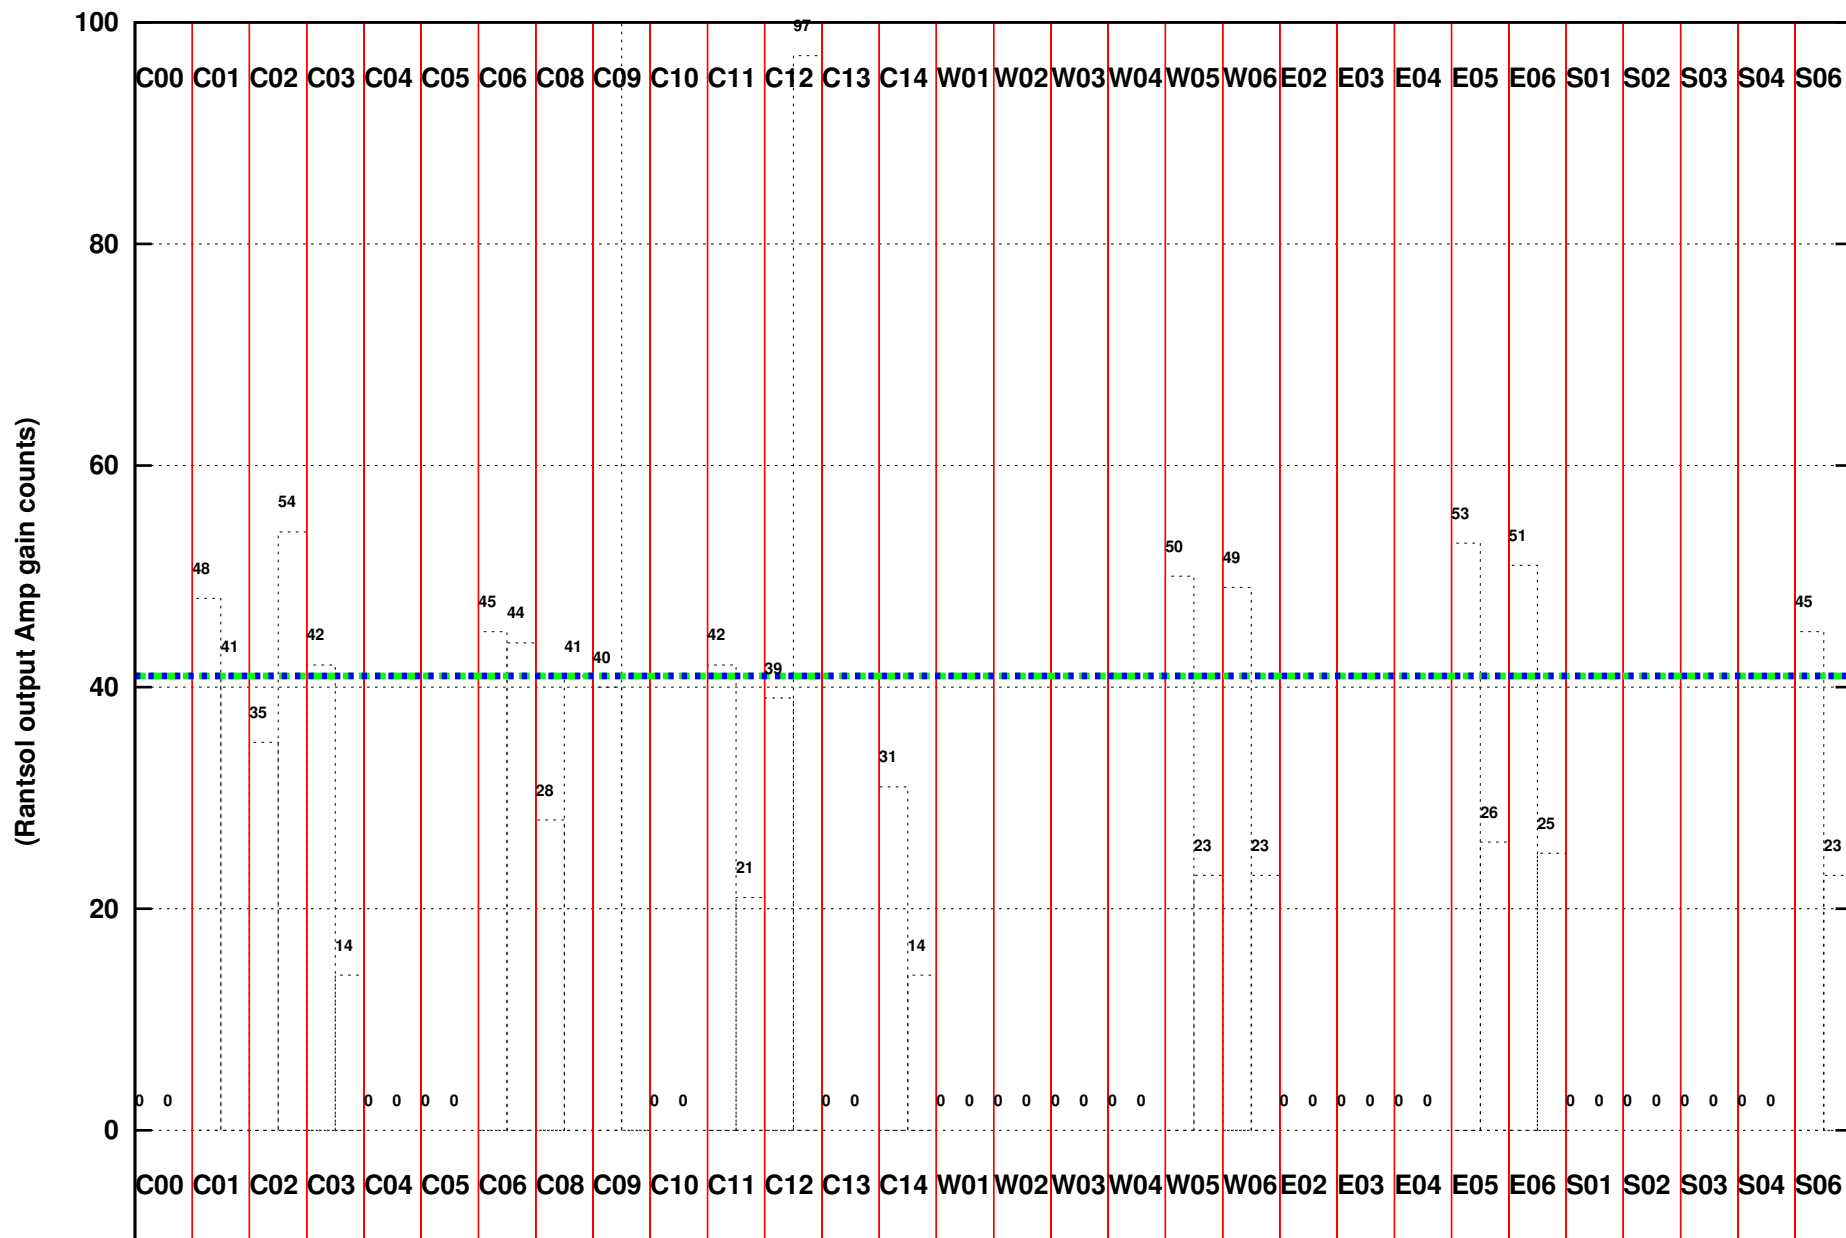

FRINGE STATUS (Rf:500.000,500.000 MHz., LO1:500.000,500.000 MHz., LO4/5:0.000,0.000 MHz.)

(File:/gwbifrddata/08sep/44_001b_08sep2023_subar2_b3_gwb.lta, scan:3, chan:512, Src:3C286, Date:08Sep2023 15:25:51)