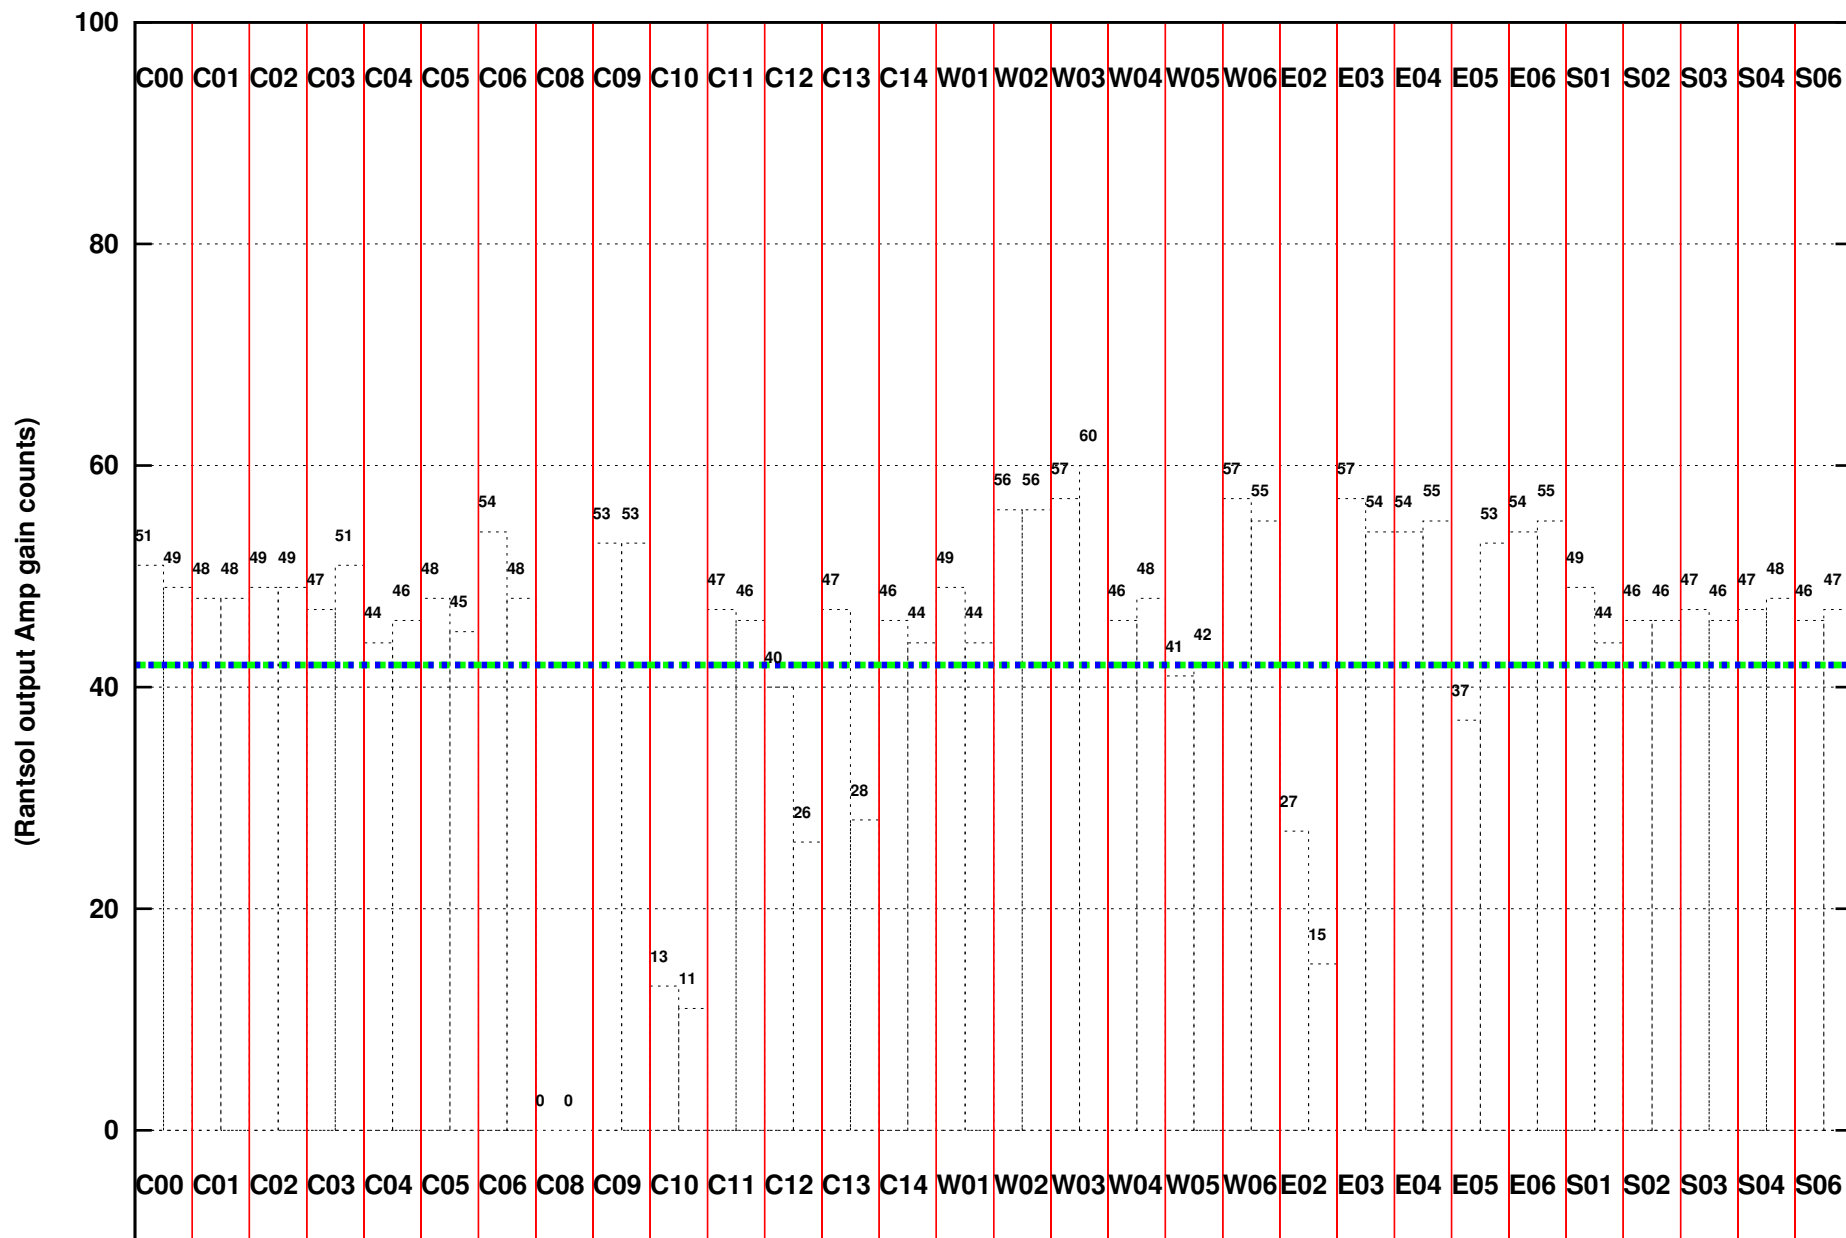

FRINGE STATUS (Rf:1460.000,1460.000 MHz., LO1:1460.000,1460.000 MHz., LO4/5:0.000,0.000 MHz.)

(File:/gwbifrd1/09sep/44_095_09sep2023_b5_gwb.lta, scan:0, chan:1024, Src:3C286, Date:09Sep2023 12:02:10)