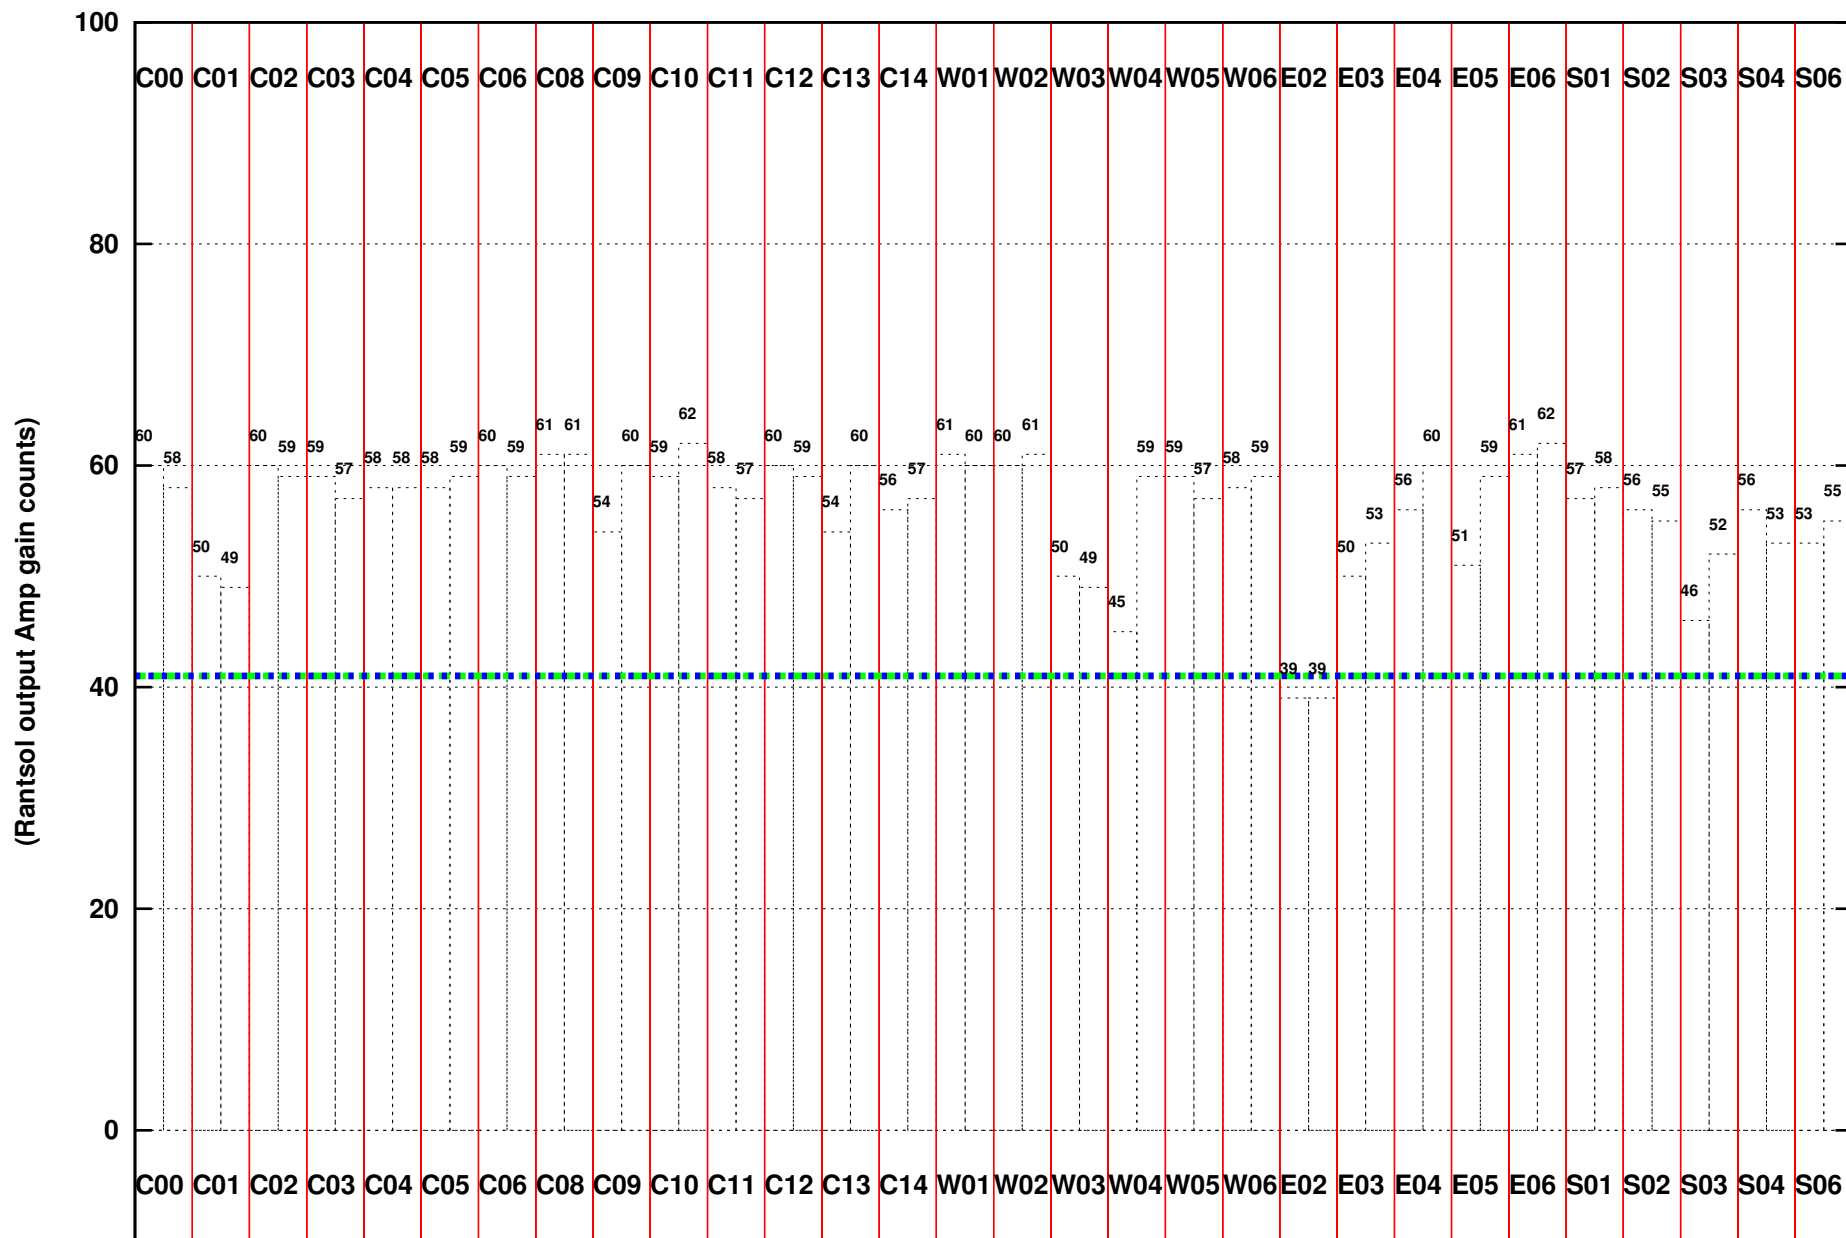

FRINGE STATUS (Rf:550.000,550.000 MHz., LO1:550.000,550.000 MHz., LO4/5:0.000,0.000 MHz.)

(File:/gwbifrd2/09sep/44_091_09sep2023_b4_gwb.lta, scan:0, chan:1024, Src:3C286, Date:09Sep2023 19:23:34)