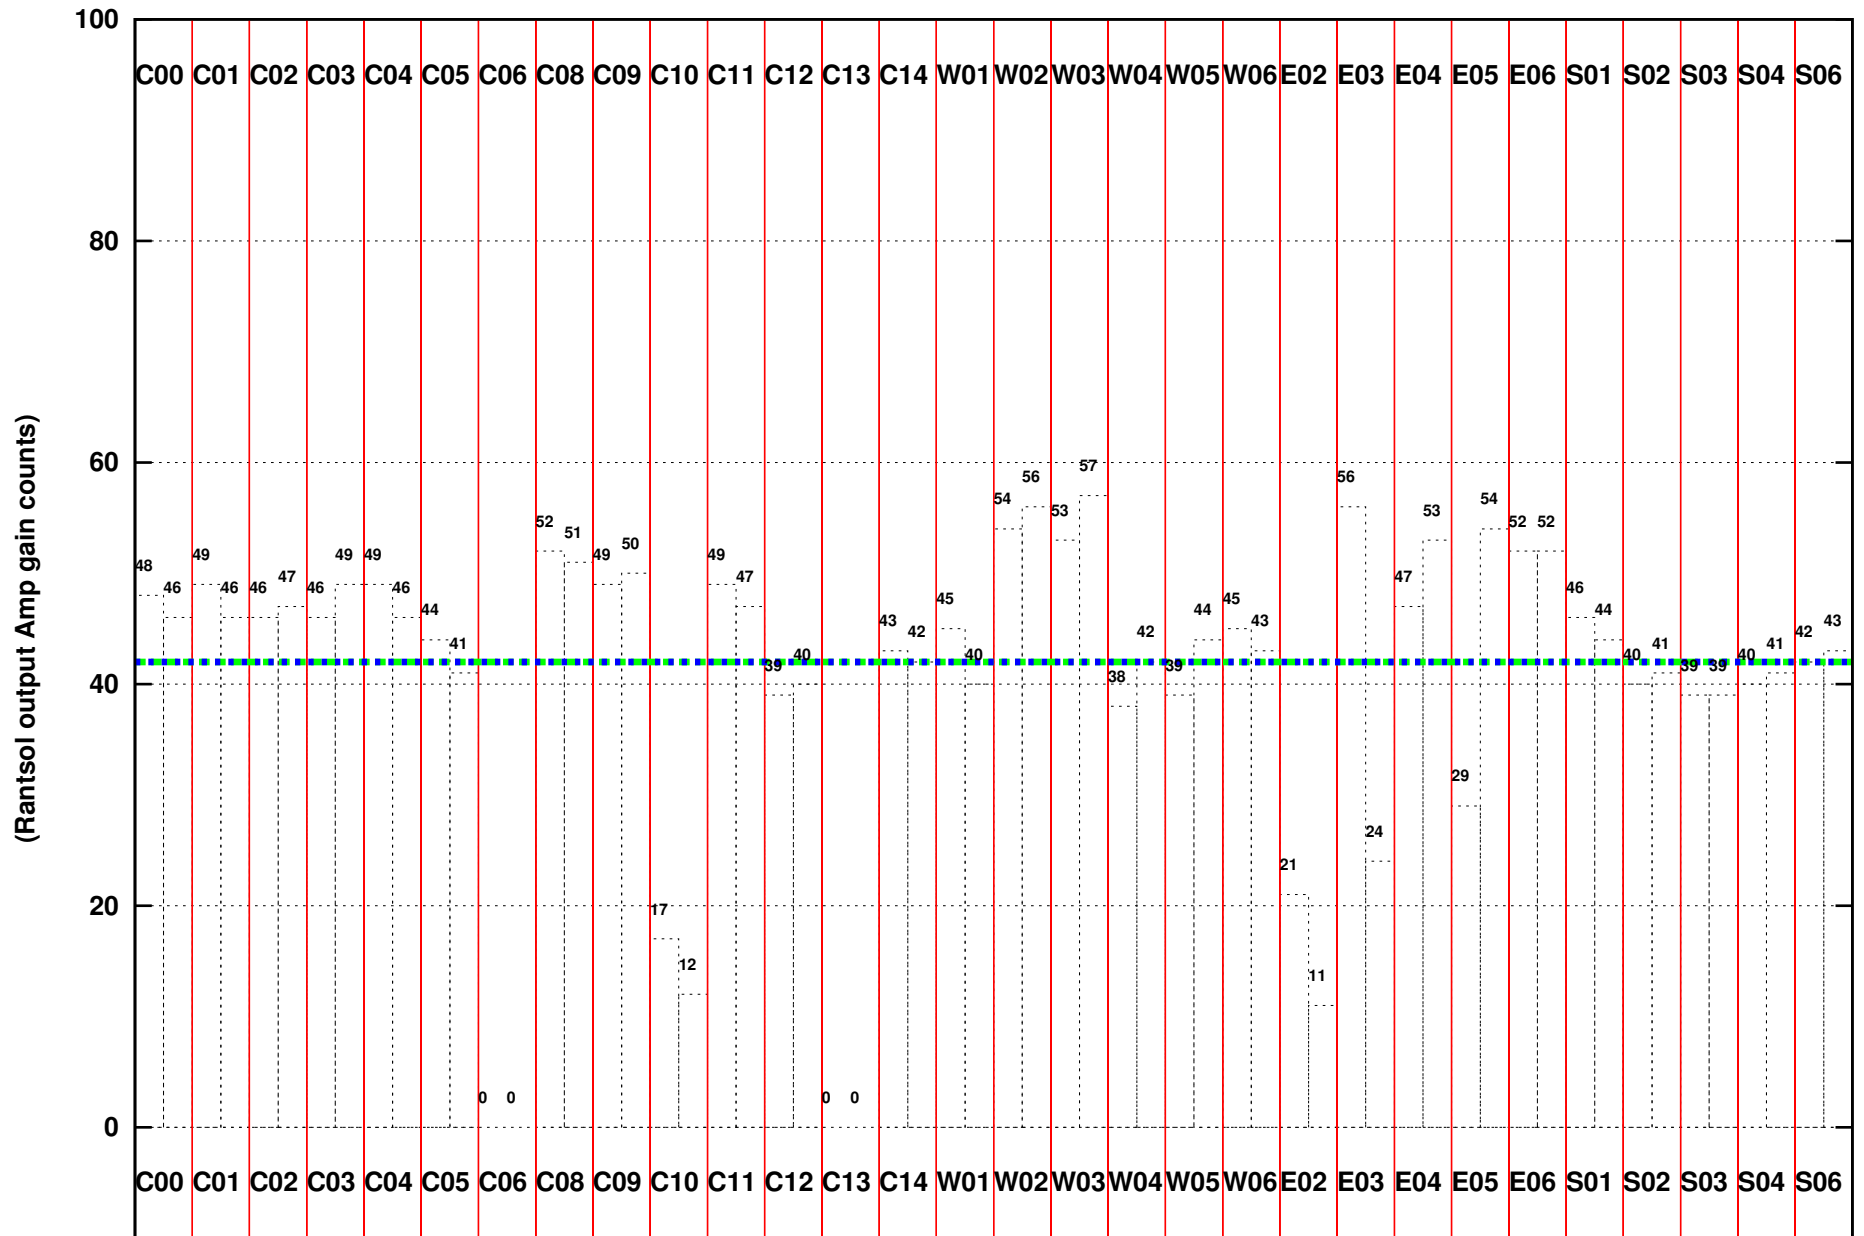

FRINGE STATUS (Rf:1460.000,1460.000 MHz., LO1:1460.000,1460.000 MHz., LO4/5:0.000,0.000 MHz.)

( File:/gwbifrddata1/10sep/44\_071\_10sep2023\_b5\_10sec\_gwb.lta, scan:0, chan:4096, Src:3C48, Date:10Sep2023 21:29:56)