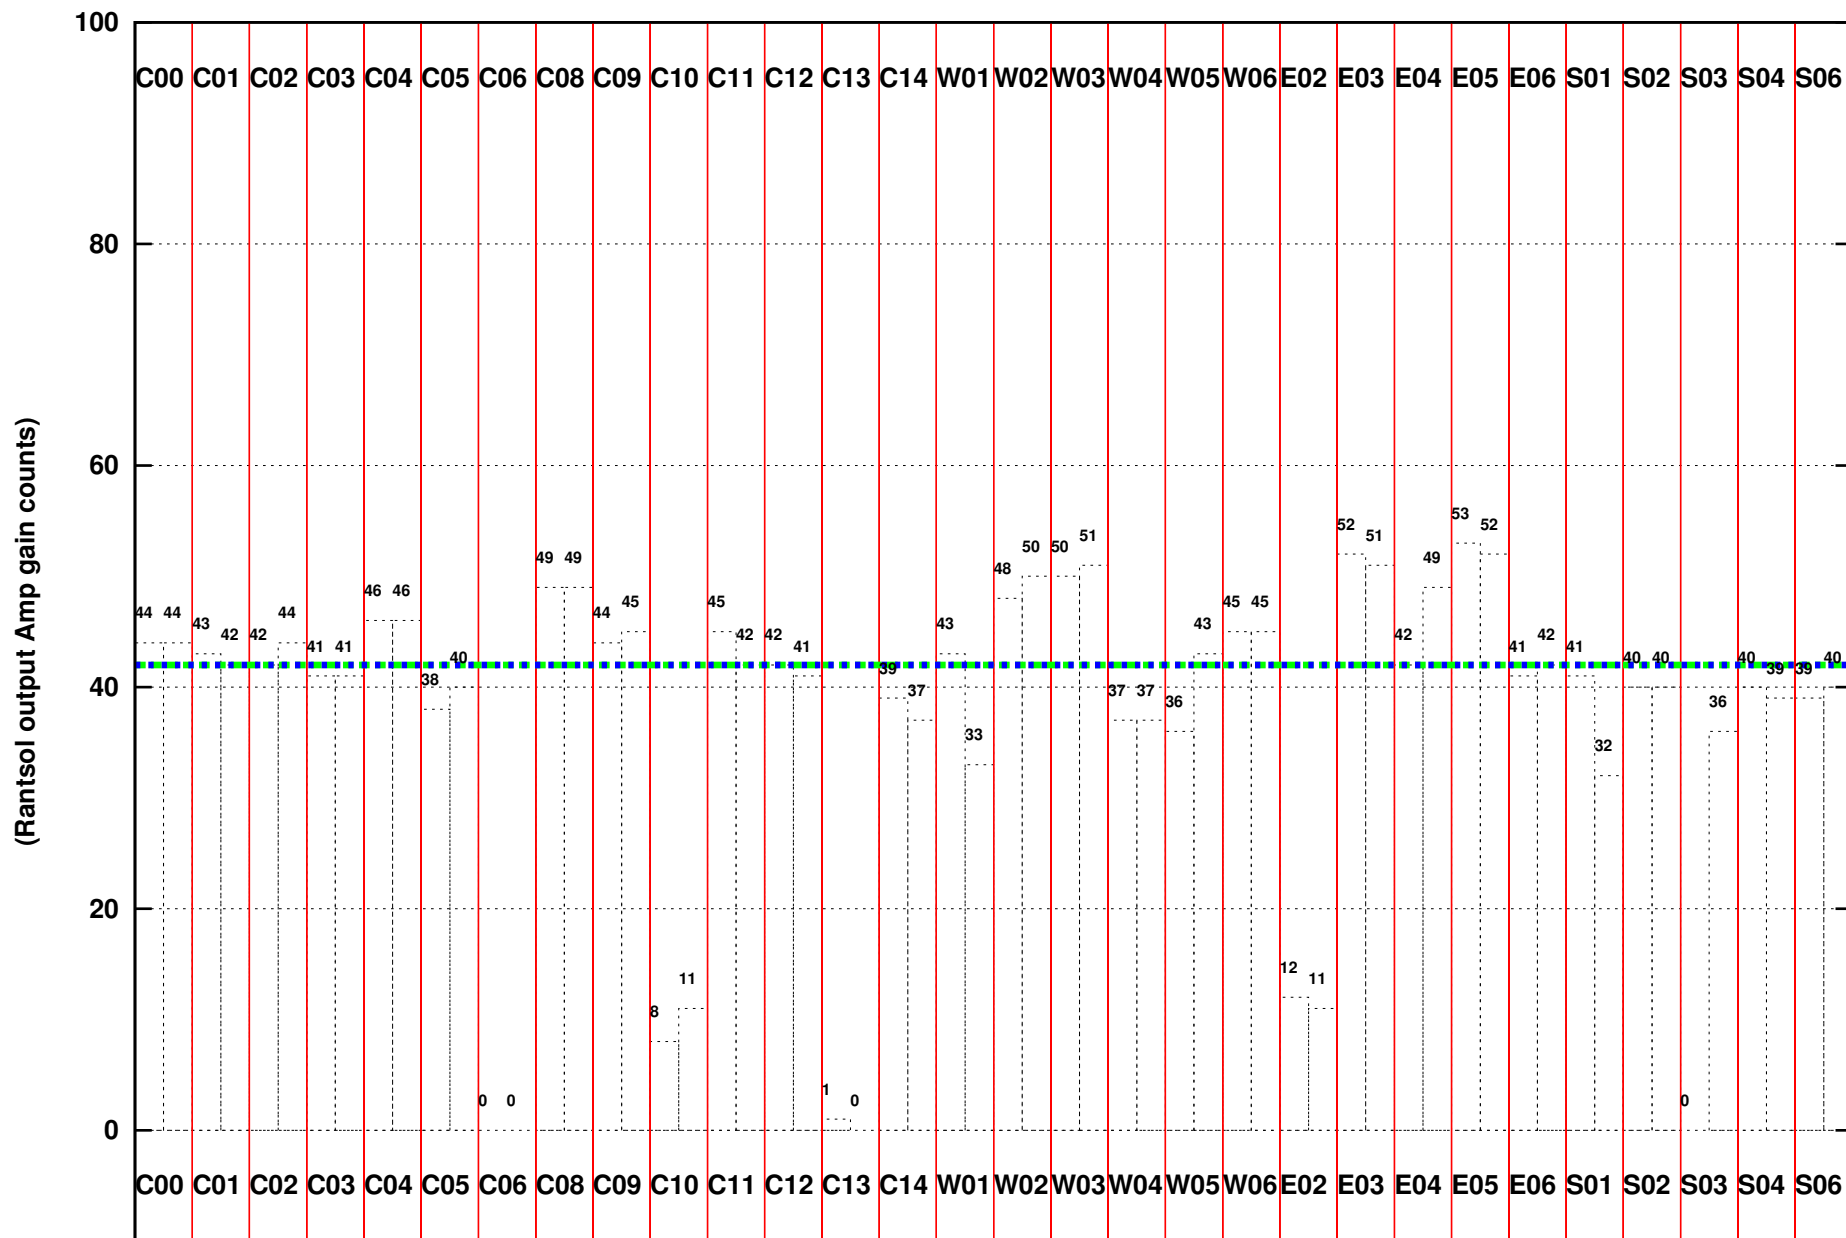

FRINGE STATUS (Rf:1409.000,1409.000 MHz., LO1:1460.000,1460.000 MHz., LO4/5:149.000,156.000 MHz.)

(File:/gsbifrddata1/10sep/44_071_10sep2023_b5_gsb.lta, scan:0, chan:128, Src:3C48, Date:10Sep2023 21:29:55)