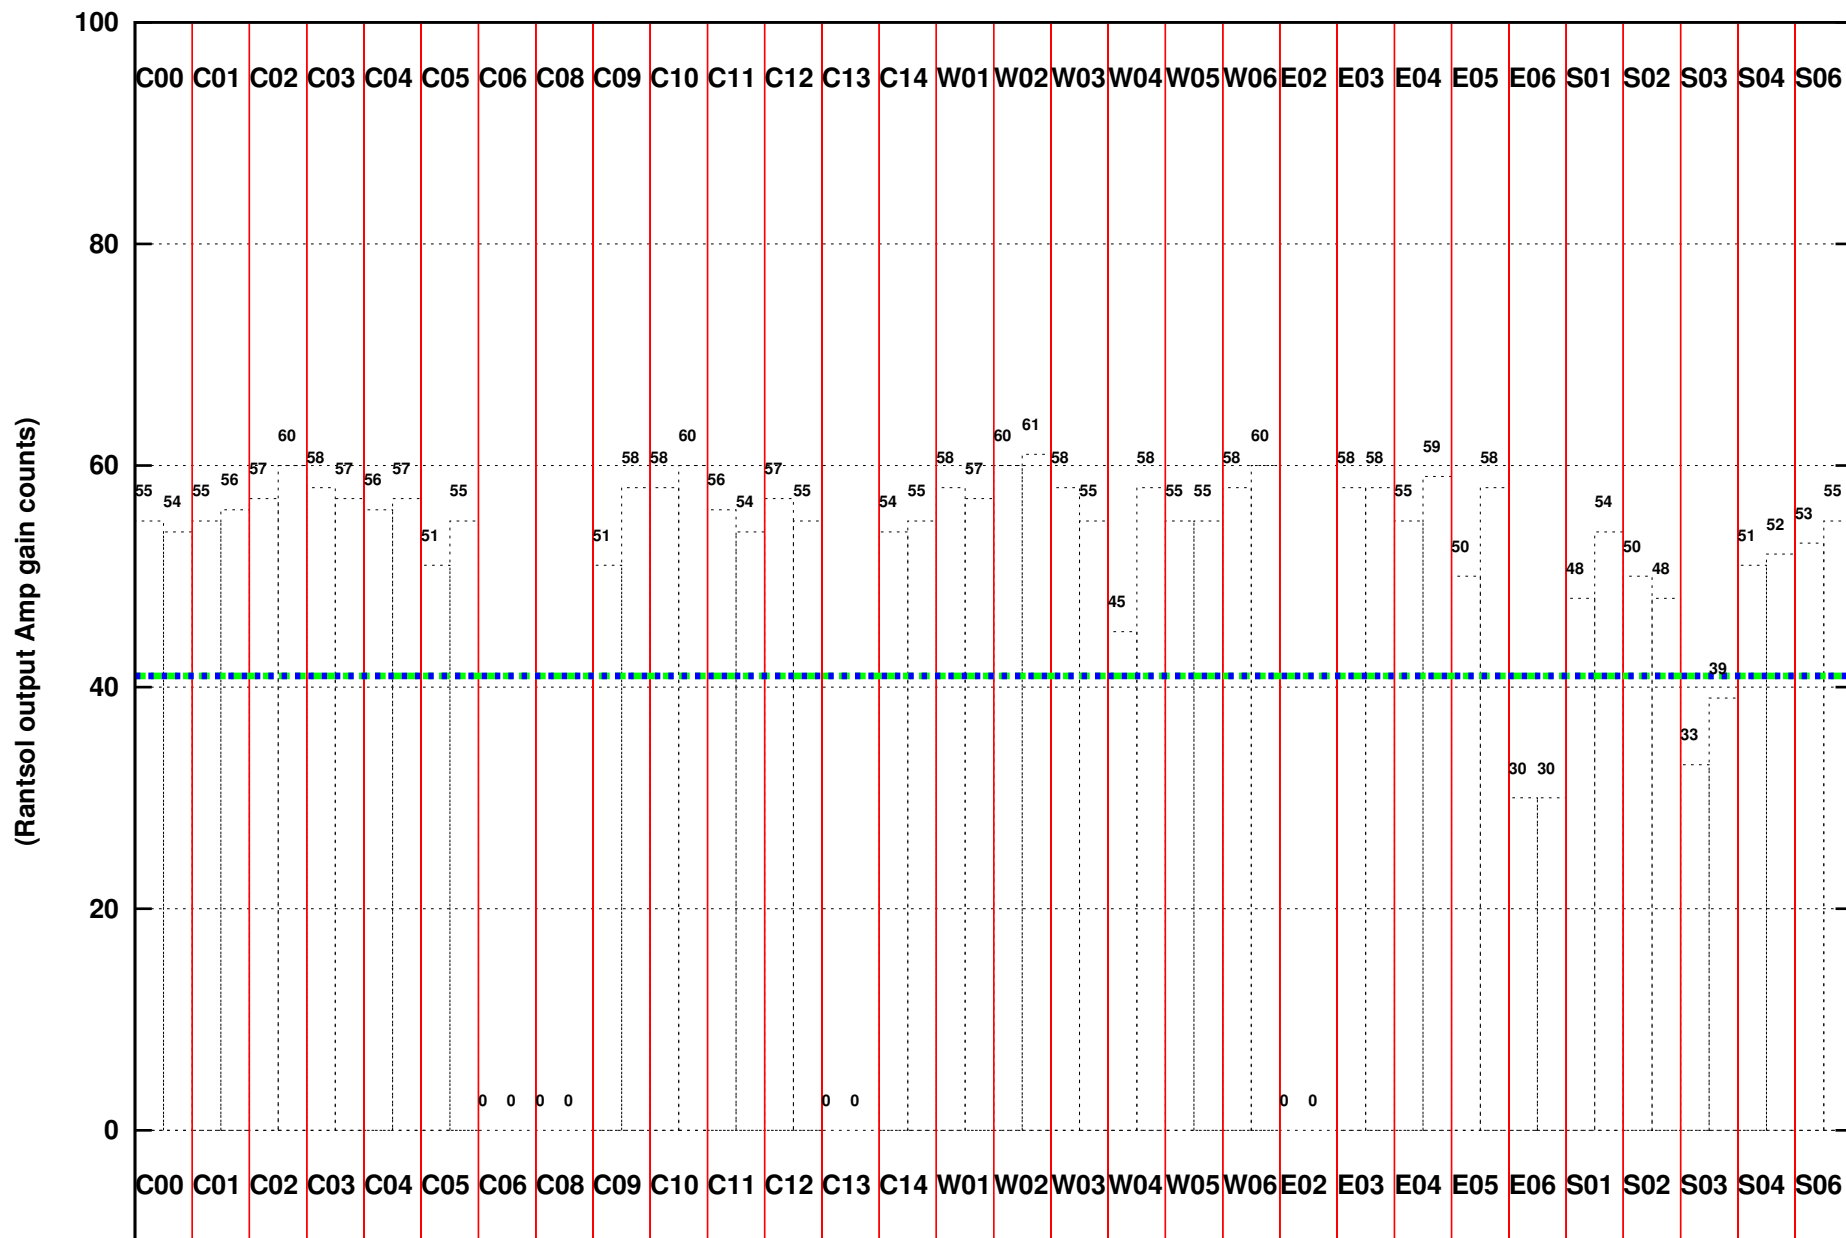

FRINGE STATUS (Rf:550.000,550.000 MHz., LO1:550.000,550.000 MHz., LO4/5:0.000,0.000 MHz.)

( File:/gwbifrddata2/11sep/ddtc299\_11sep2023\_b4\_gwb.lta, scan:0, chan:1024, Src:3C286, Date:11Sep2023 11:29:08)