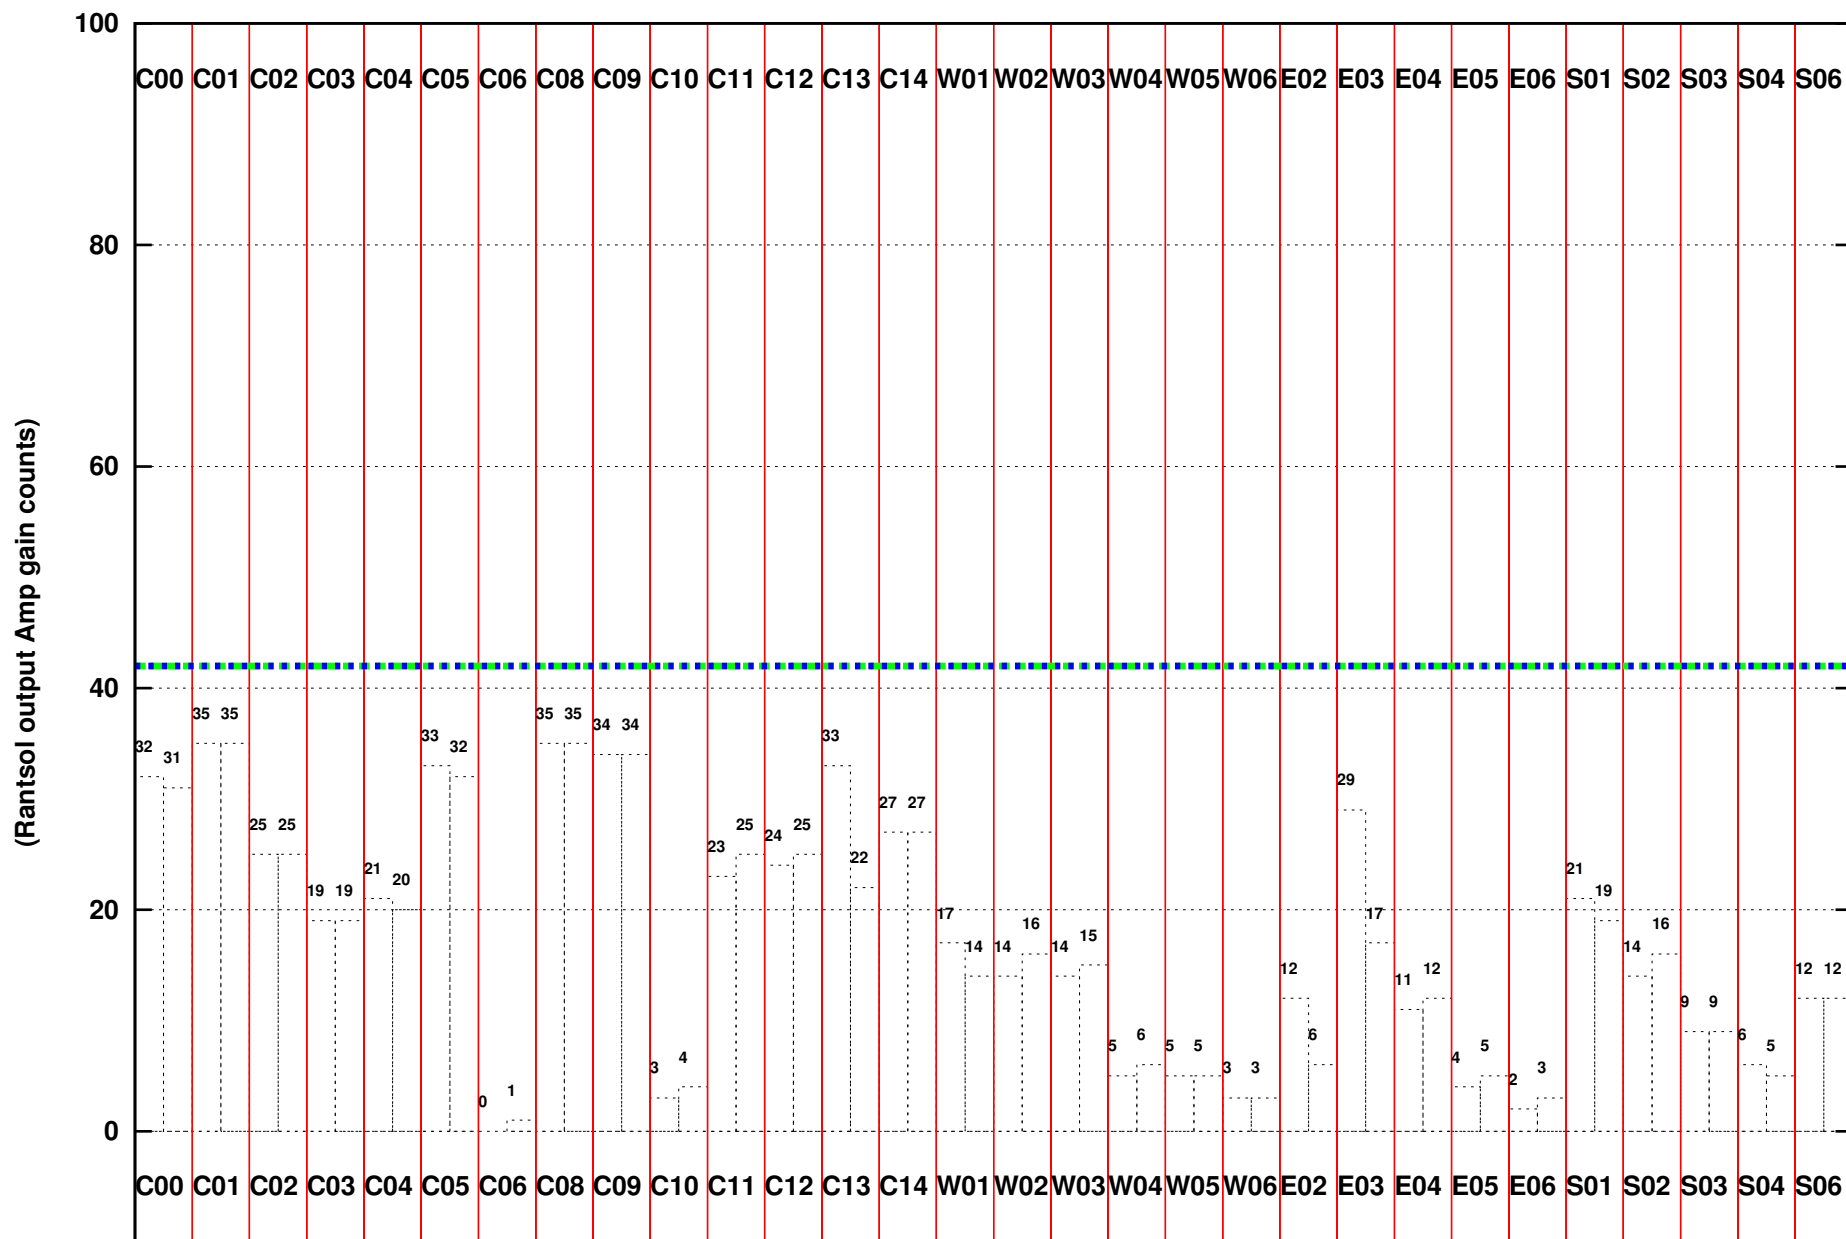

FRINGE STATUS (Rf:1460.000,1460.000 MHz., LO1:1460.000,1460.000 MHz., LO4/5:0.000,0.000 MHz.)

(File:/gwbifrddata2/11sep/44_071_11sep2023_b5_10sec_gwb.lta, scan:0, chan:4096, Src:3C48, Date:11Sep2023 21:24:10)