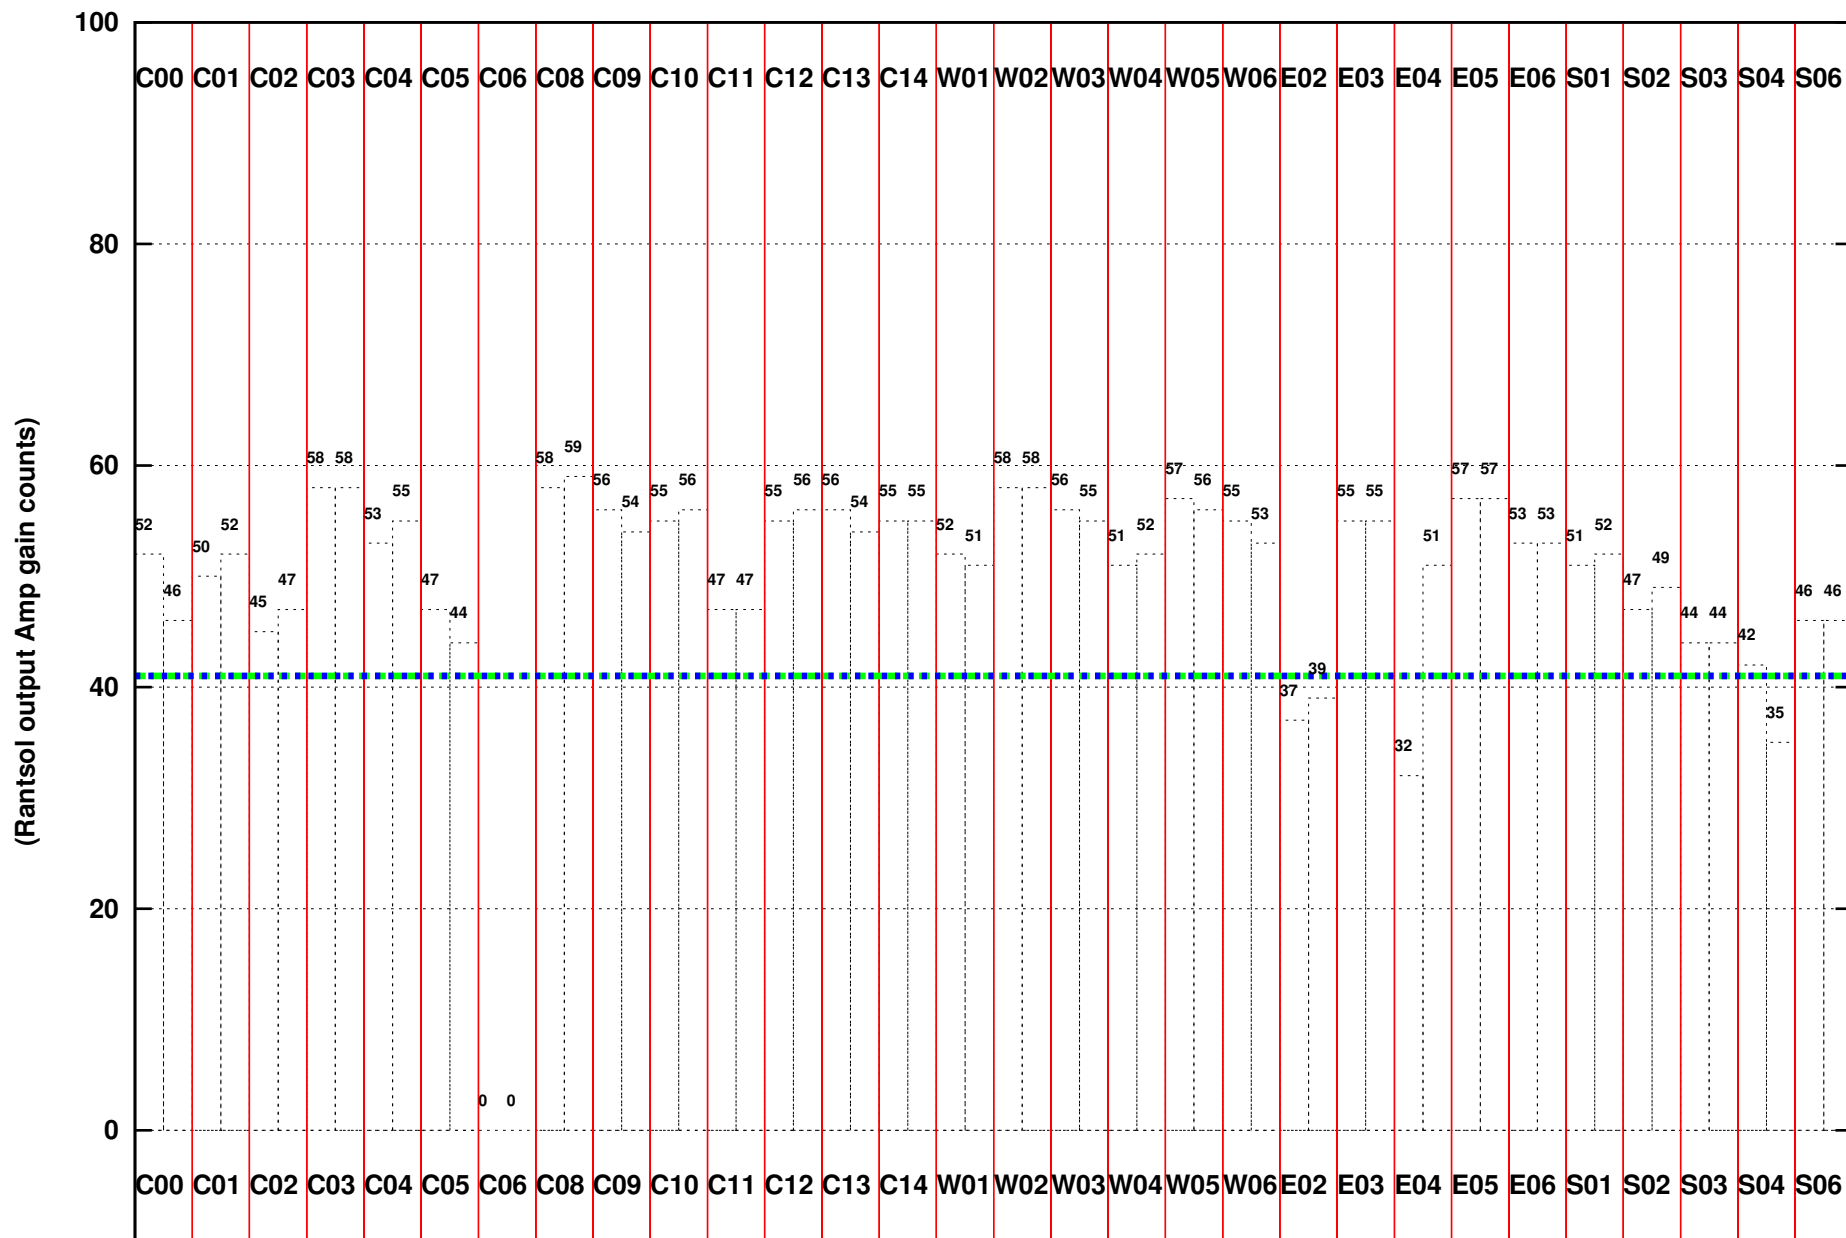

FRINGE STATUS (Rf:500.000,500.000 MHz., LO1:500.000,500.000 MHz., LO4/5:0.000,0.000 MHz.)

(File:/gwbifrddata2/12sep/44_003_12sep2023_b3_gwb.lta, scan:0, chan:2048, Src:3C286, Date:12Sep2023 19:09:23)