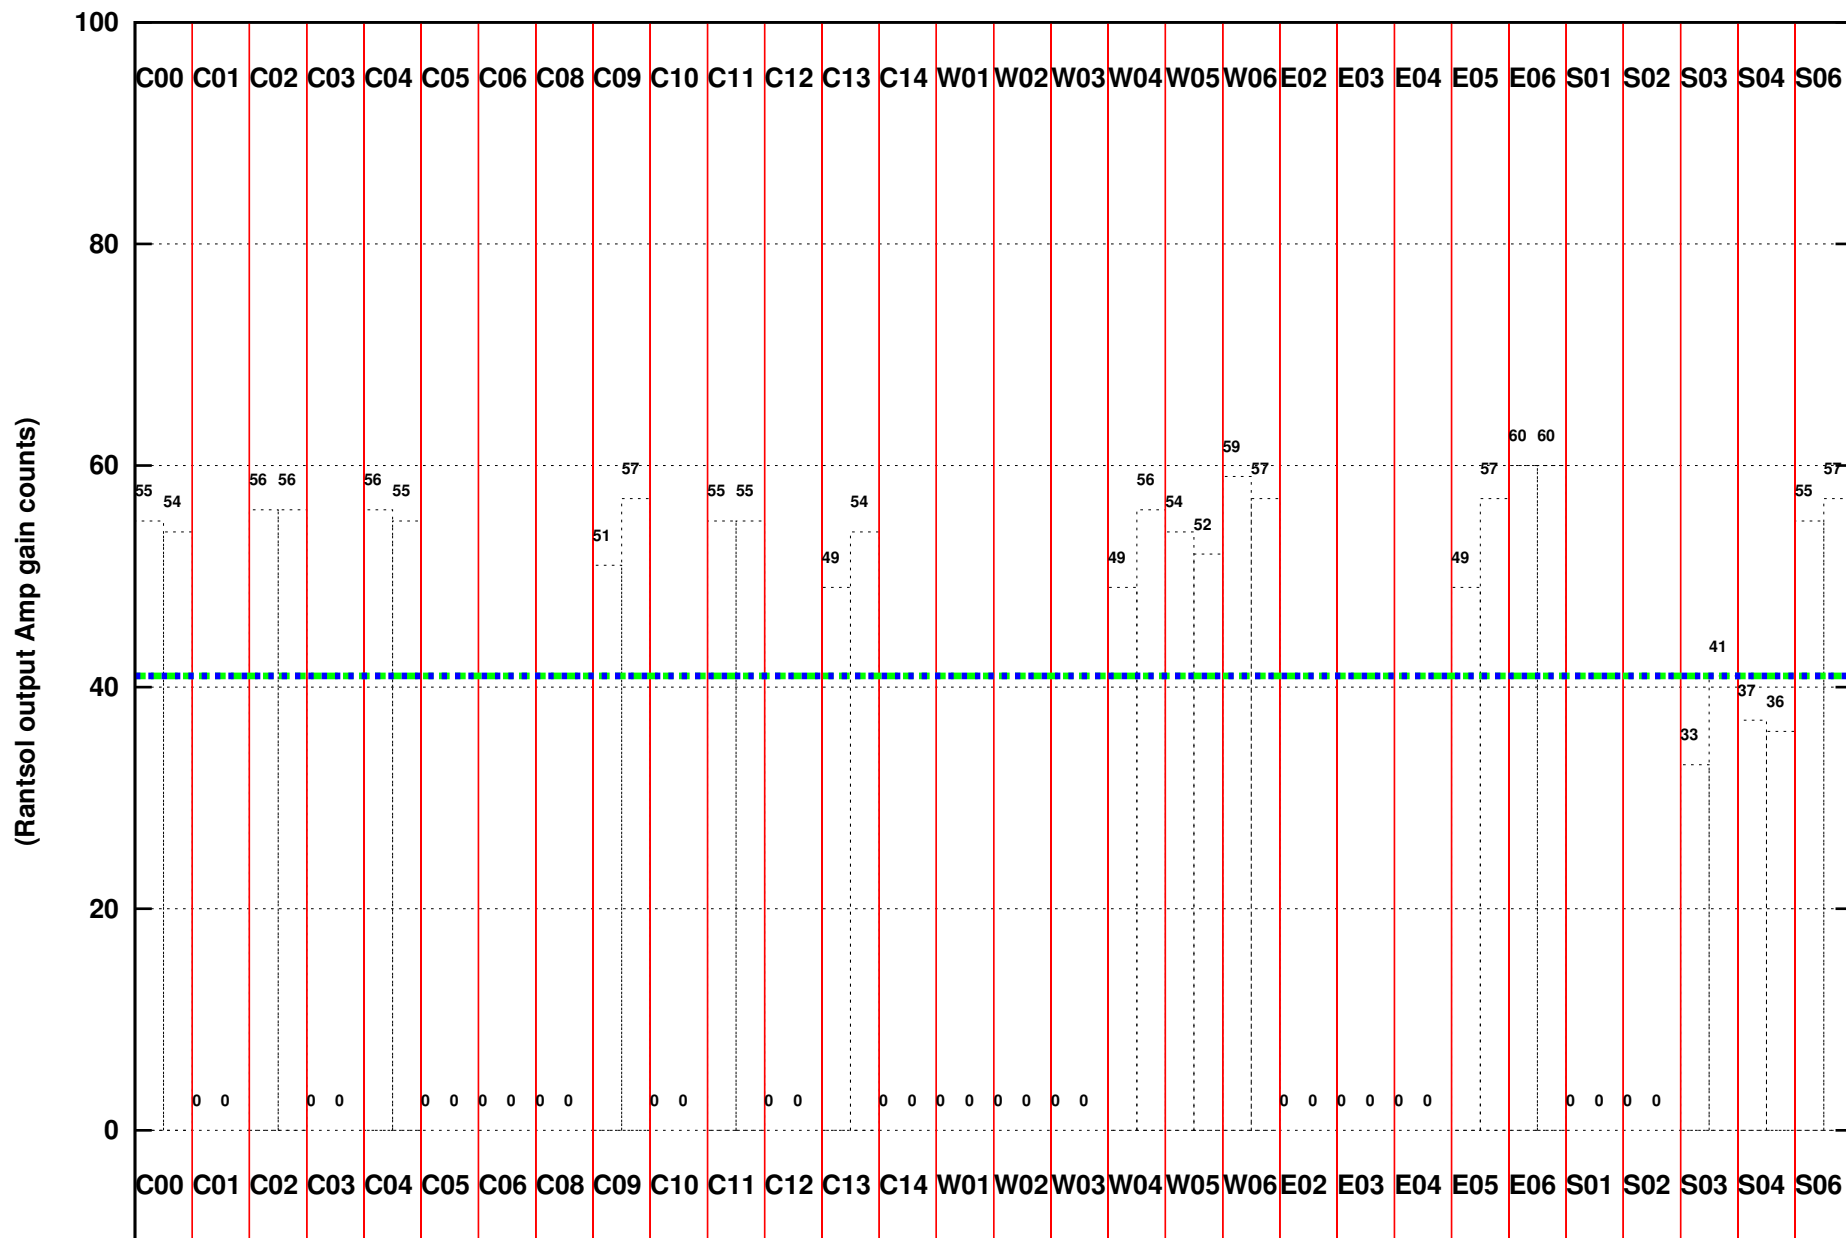

FRINGE STATUS (Rf:550.000,550.000 MHz., LO1:550.000,550.000 MHz., LO4/5:0.000,0.000 MHz.)

(File:/gwbifrddata2/14sep/ddtc278a_14sep2023_subar1_b4_gwb.lta, scan:0, chan:1024, Src:3C48, Date:14Sep2023 23:58:18)