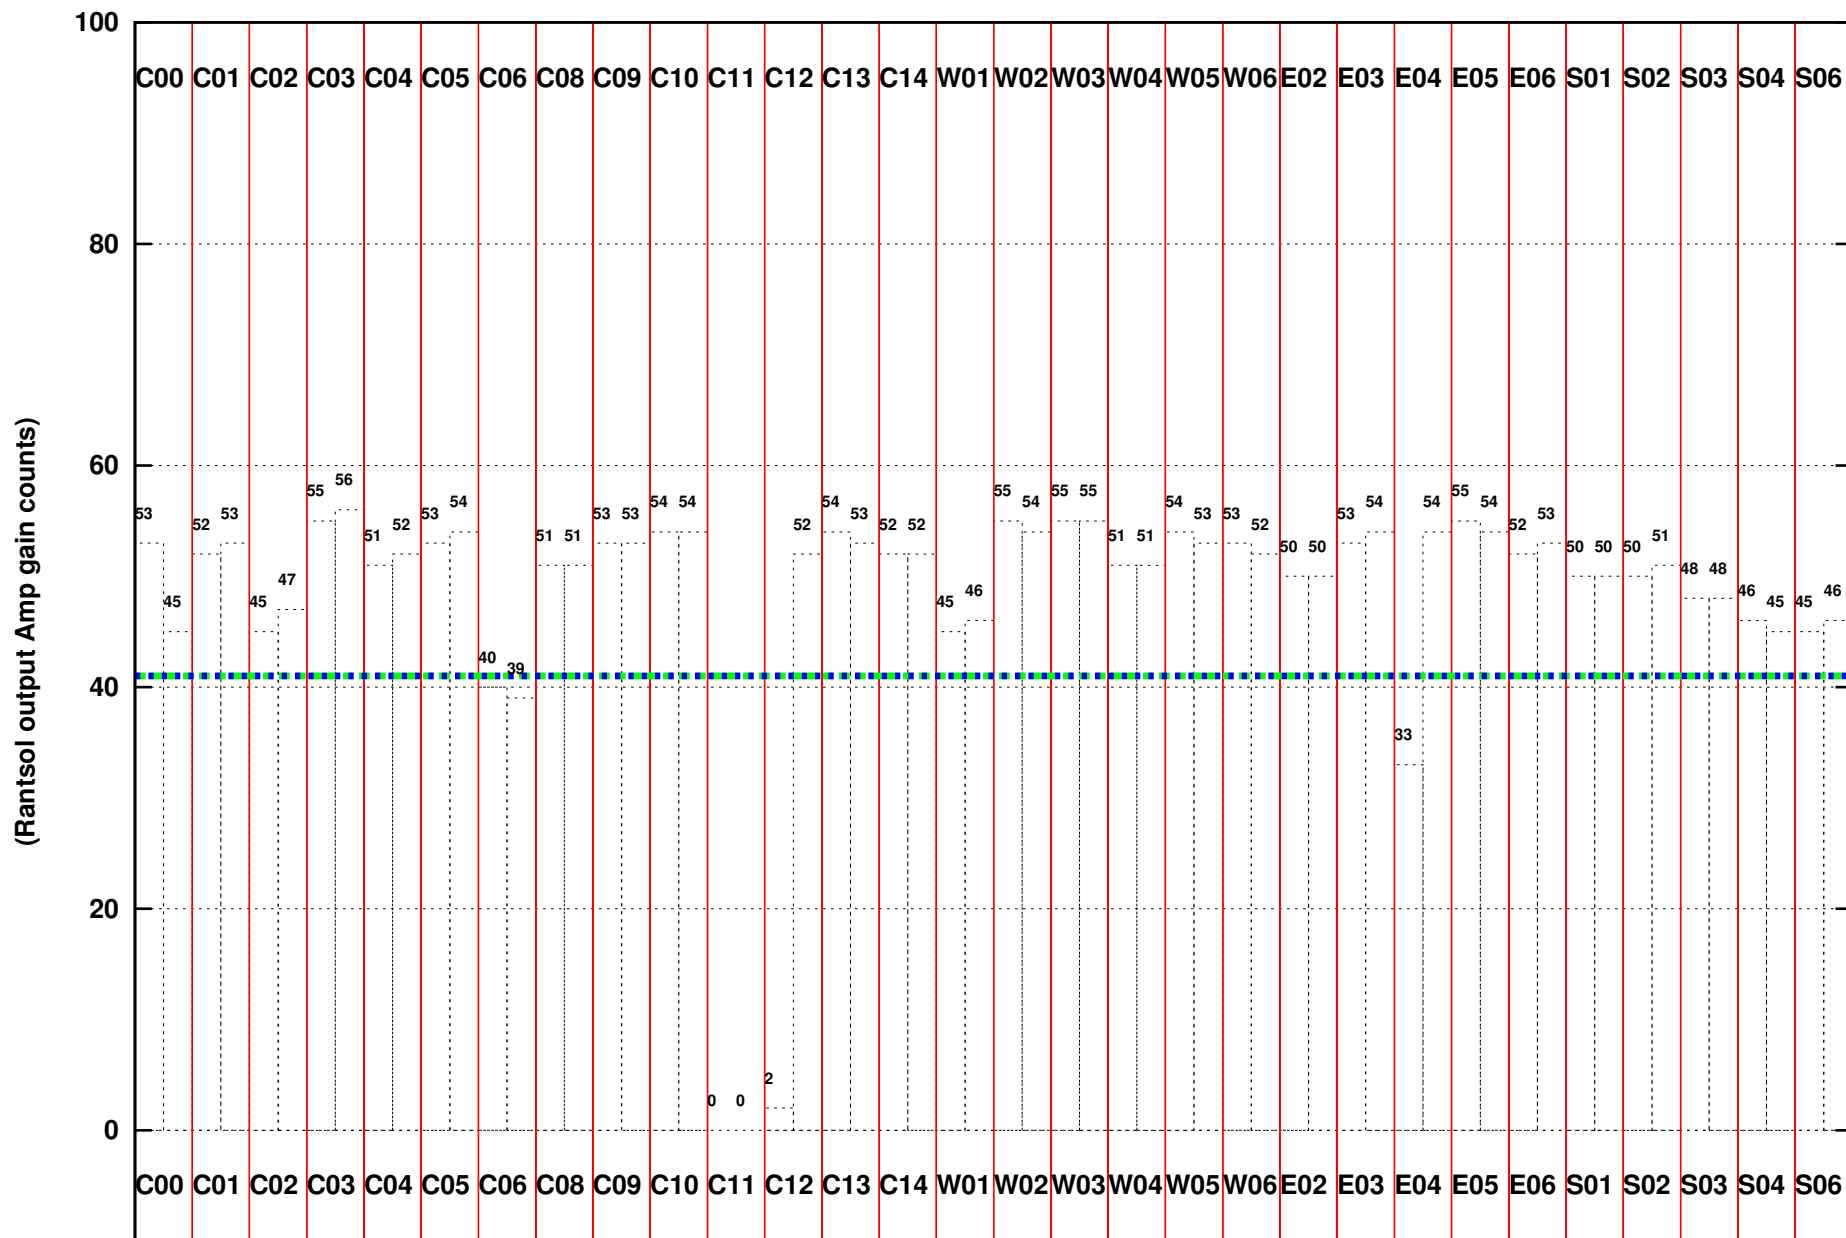

FRINGE STATUS (Rf:500.000,500.000 MHz., LO1:500.000,500.000 MHz., LO4/5:0.000,0.000 MHz.)

(File:/gwbifrddata2/17sep/44_088_17sep2023_b3_gwb.lta, scan:0, chan:1024, Src:3C147, Date:17Sep2023 09:16:53)