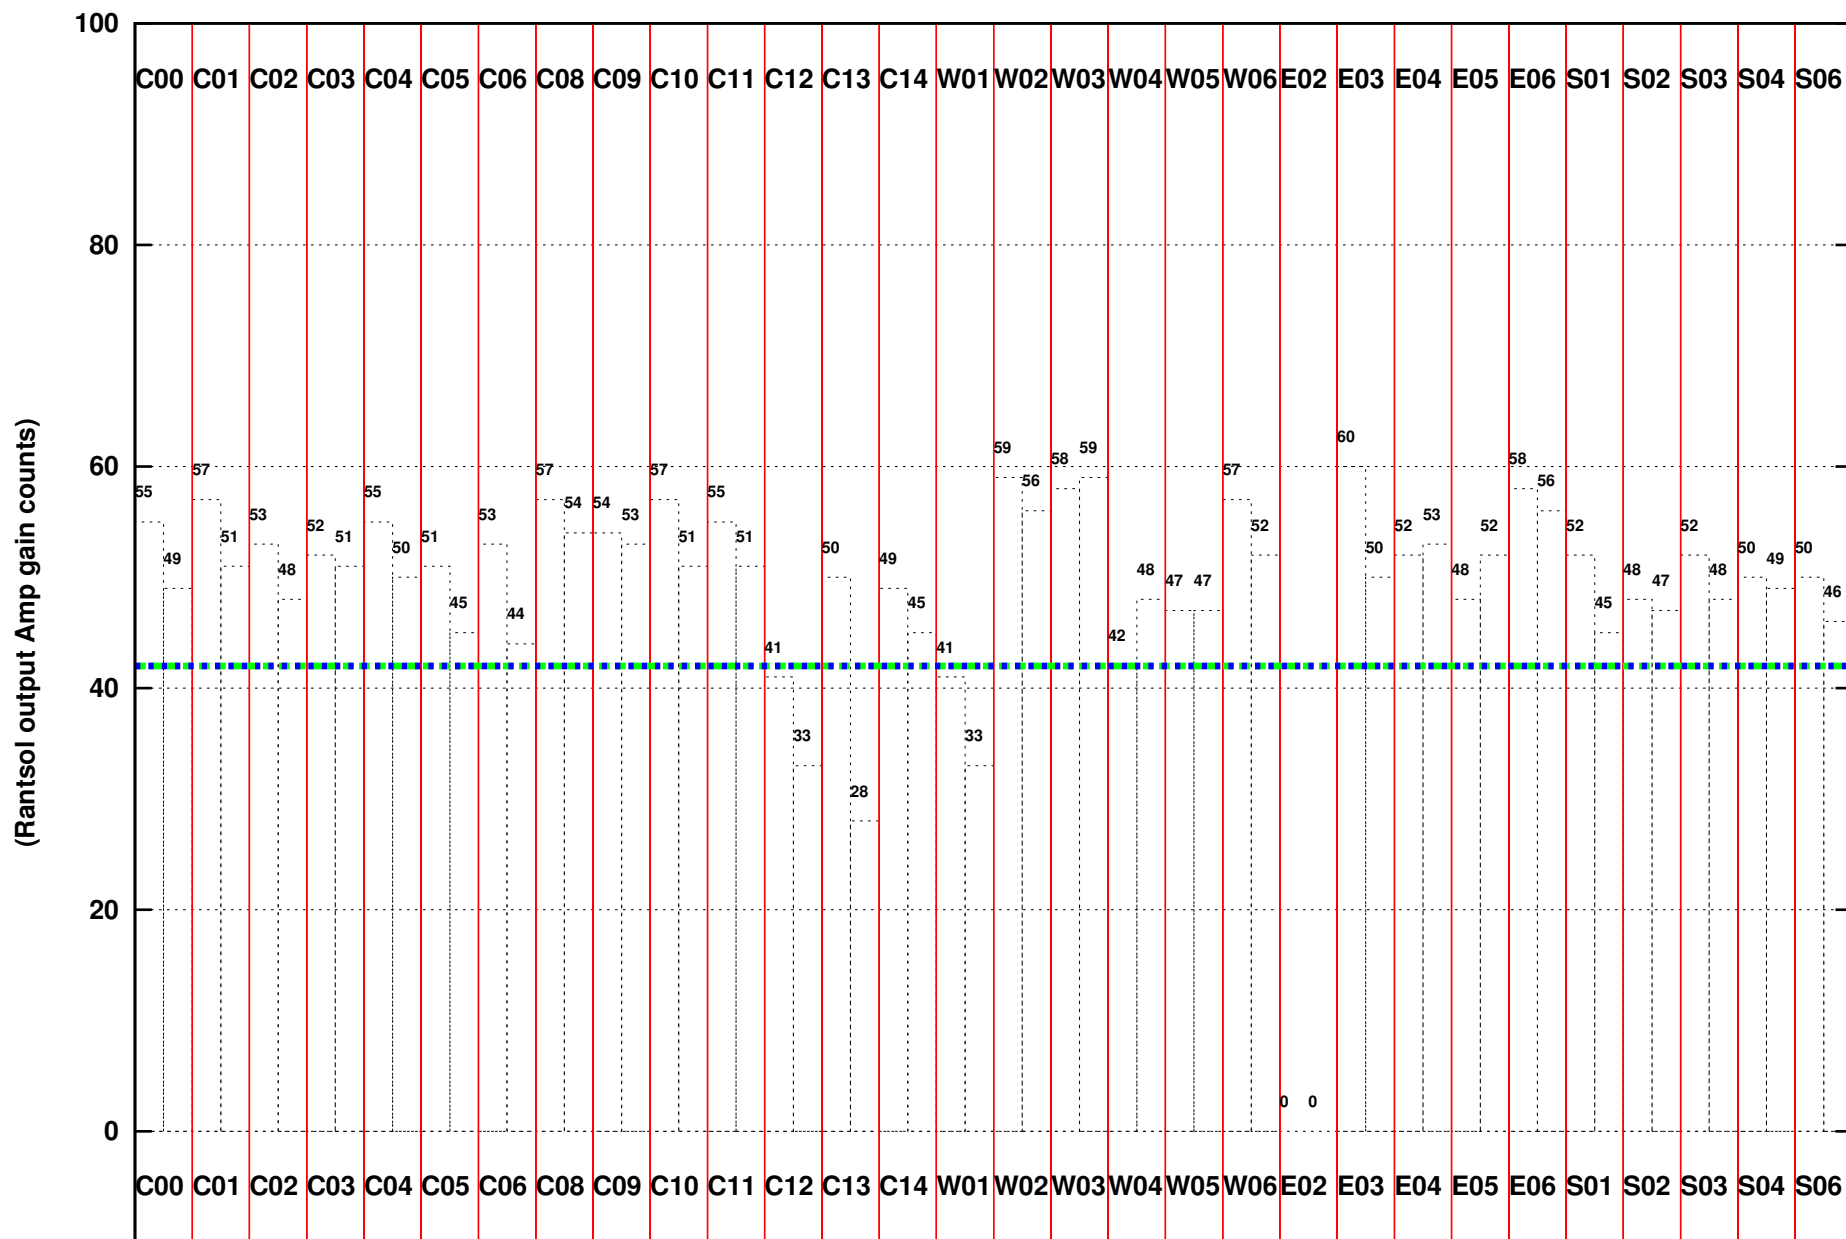

FRINGE STATUS (Rf:1460.000,1460.000 MHz., LO1:1460.000,1460.000 MHz., LO4/5:0.000,0.000 MHz.)

( File:/gwbifrddata2/17sep/ddtc304\_17sep2023\_b5\_gwb.lta, scan:0, chan:1024, Src:3C286, Date:17Sep2023 16:18:30)