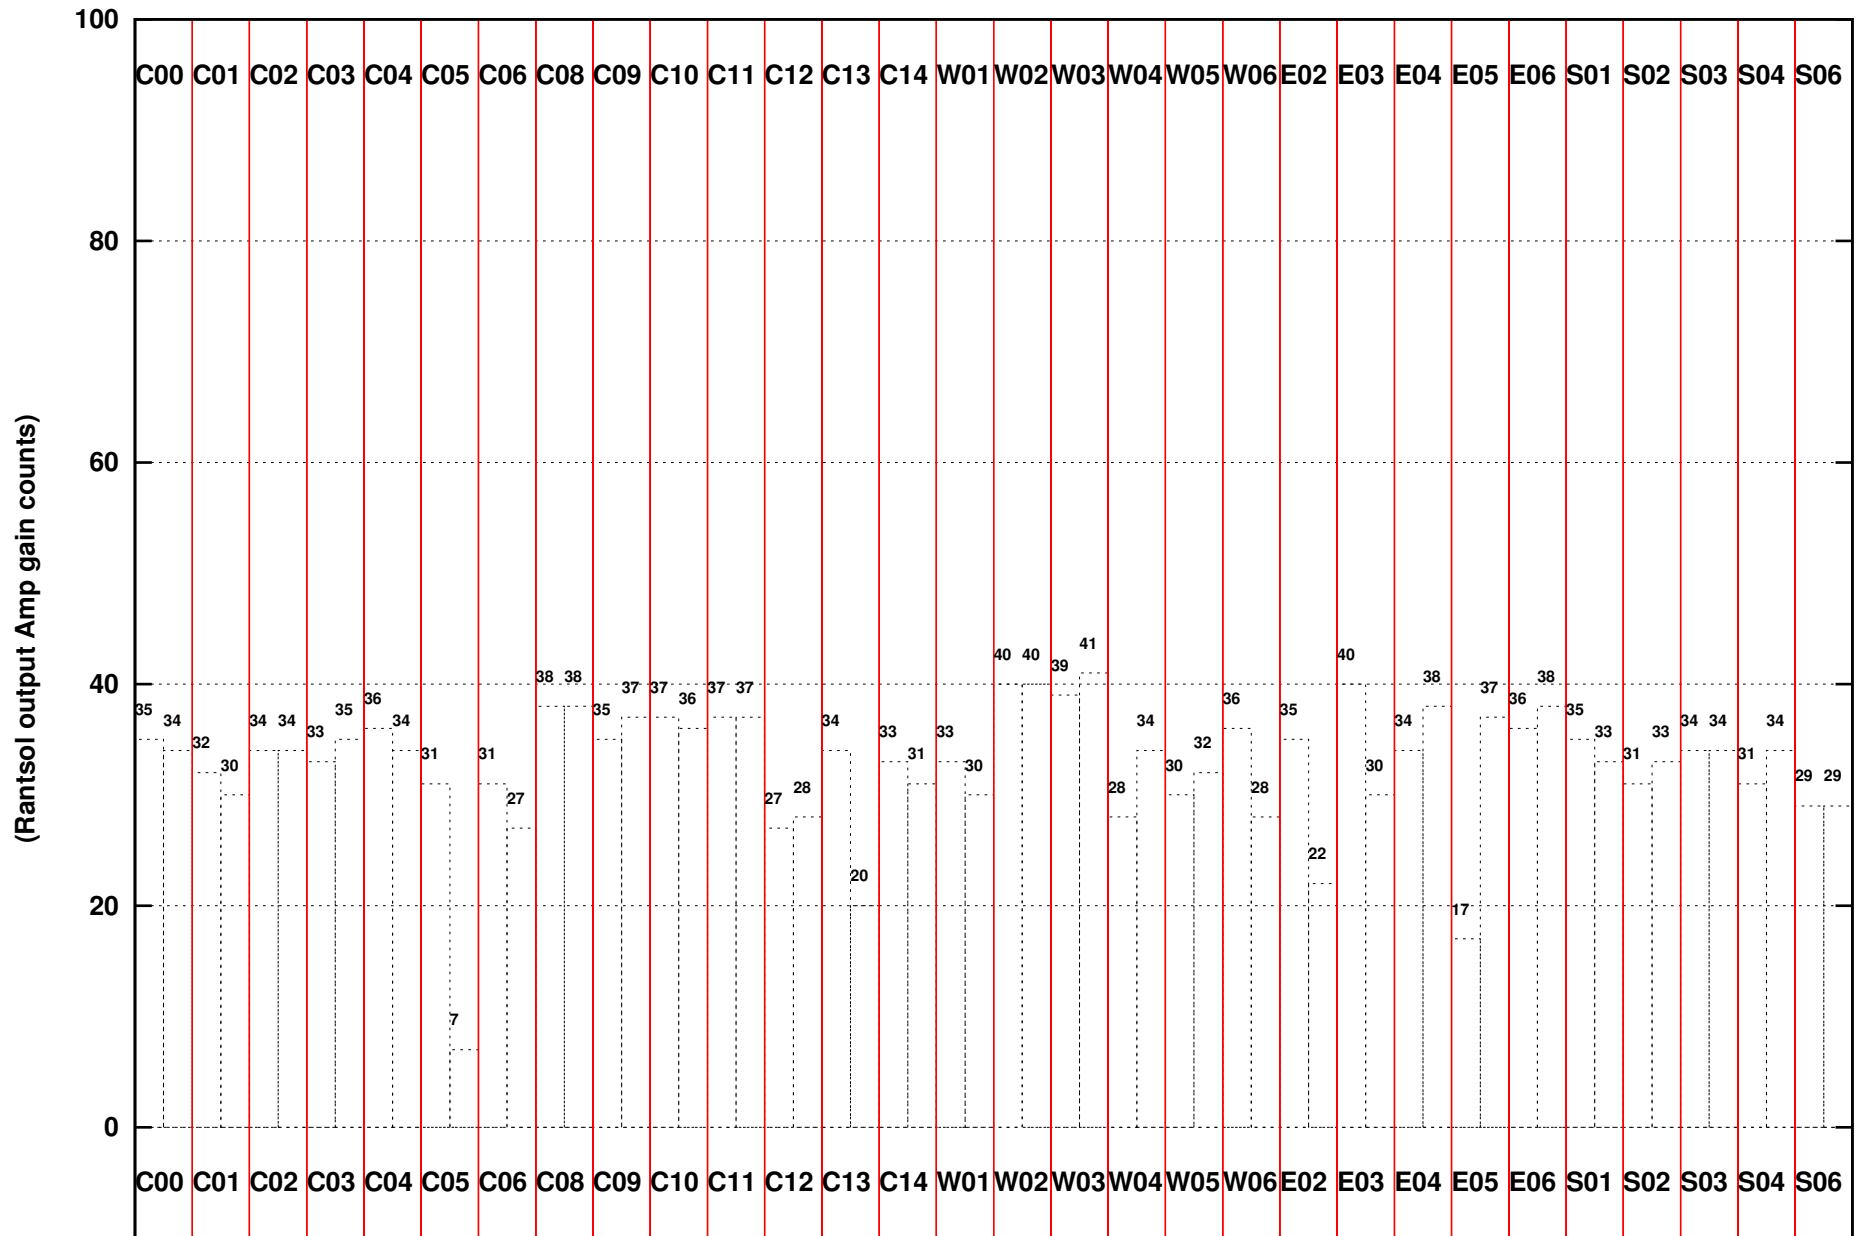

FRINGE STATUS (Rf:1460.000,1460.000 MHz., LO1:1460.000,1460.000 MHz., LO4/5:0.000,0.000 MHz.)

(File:/gwbifrddata2/17sep/44_082_17sep2023_b5_gwb.lta, scan:0, chan:1024, Src:J1830-360, Date:17Sep2023 18:24:42)