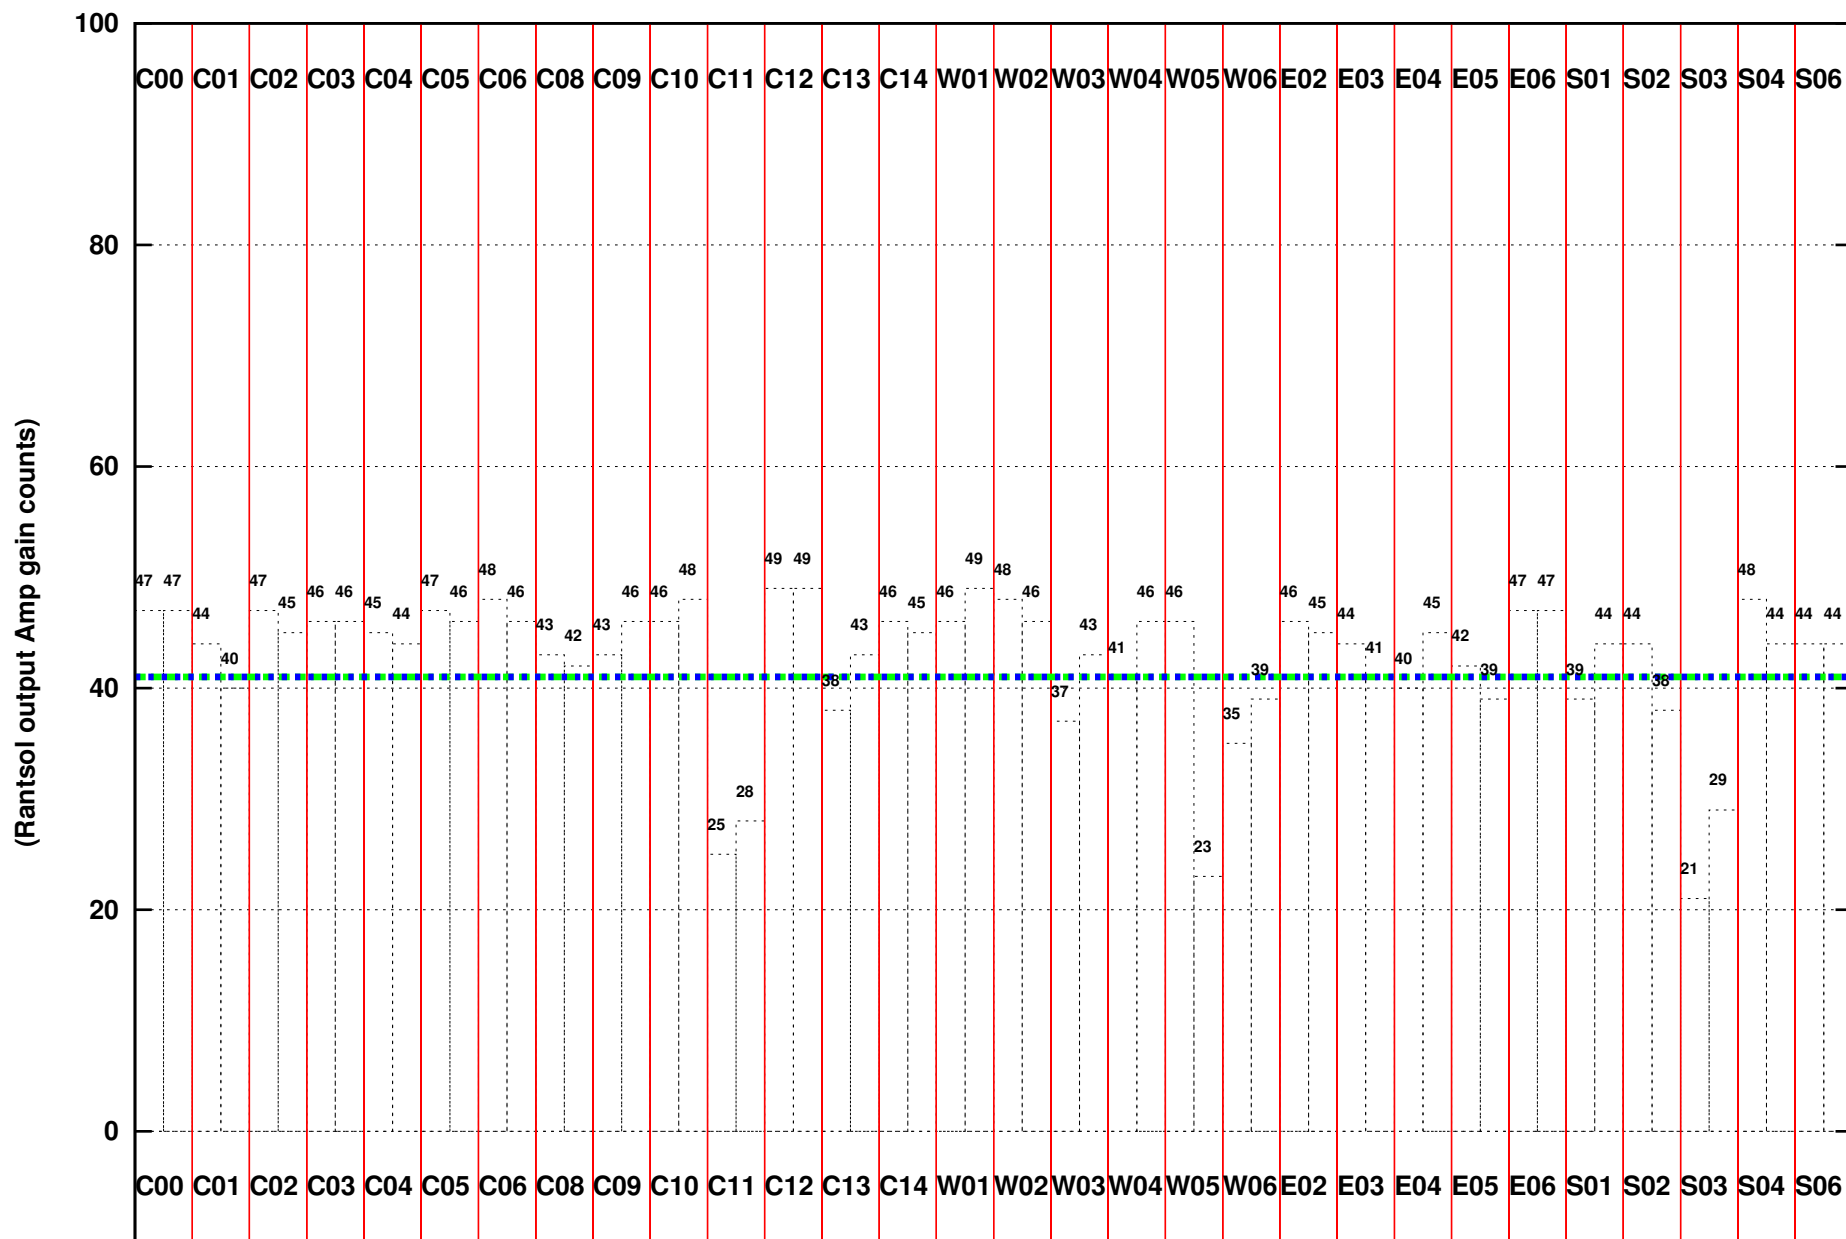

FRINGE STATUS (Rf:550.000,550.000 MHz., LO1:550.000,550.000 MHz., LO4/5:0.000,0.000 MHz.)

(File:/gwbifrddata2/18sep/44_095_18sep2023_b4_gwb.lta, scan:0, chan:1024, Src:3C48, Date:18Sep2023 01:21:21)