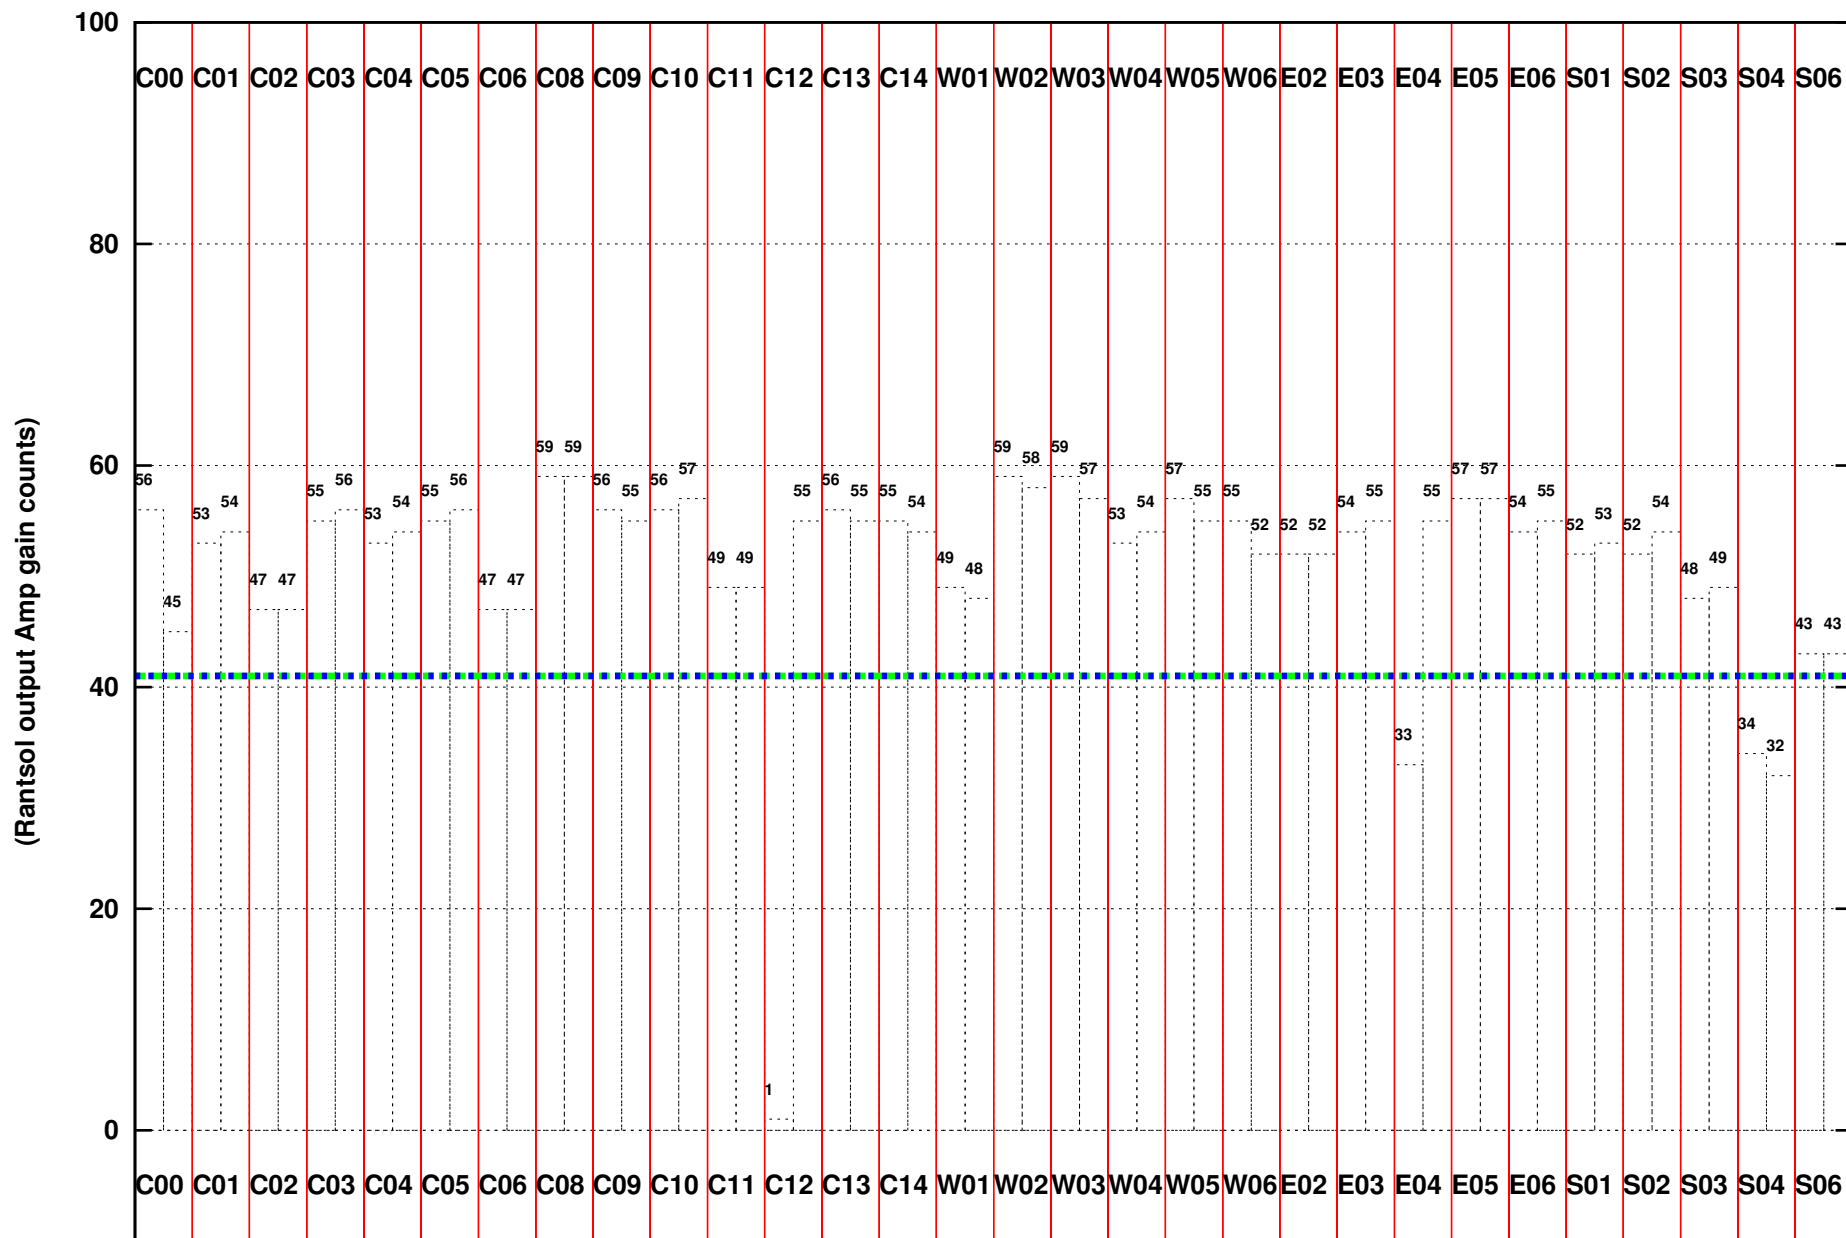

FRINGE STATUS (Rf:500.000,500.000 MHz., LO1:500.000,500.000 MHz., LO4/5:0.000,0.000 MHz.)

(File:/gwbifrddata2/18sep/44_065_18sep2023_b3_gwb.lta, scan:0, chan:1024, Src:3C48, Date:18Sep2023 03:03:53)