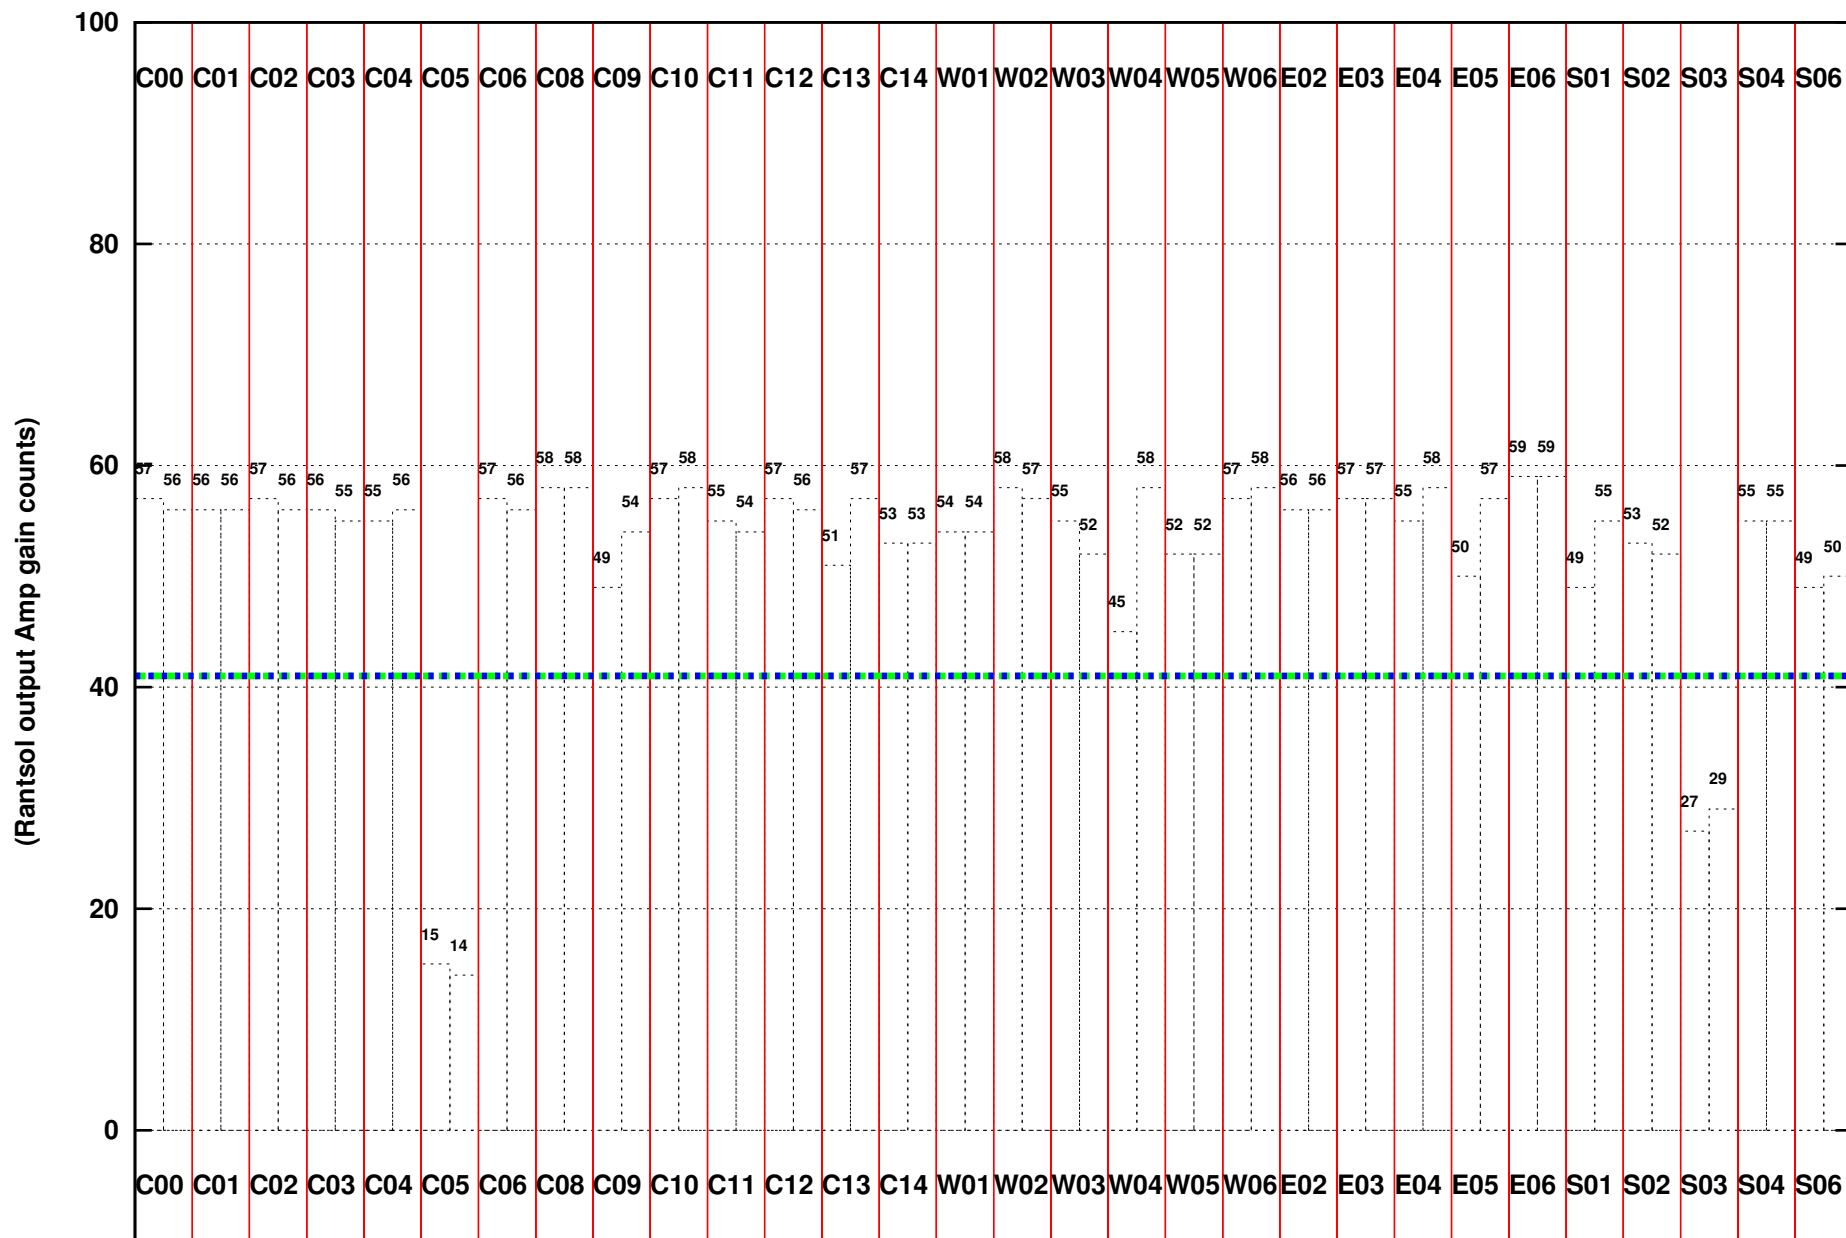

FRINGE STATUS (Rf:550.000,550.000 MHz., LO1:550.000,550.000 MHz., LO4/5:0.000,0.000 MHz.)

( File:/gwbifrddata2/18sep/44\_088\_18sep2023\_b4\_gwb.lta, scan:0, chan:1024, Src:3C147, Date:18Sep2023 09:21:19)