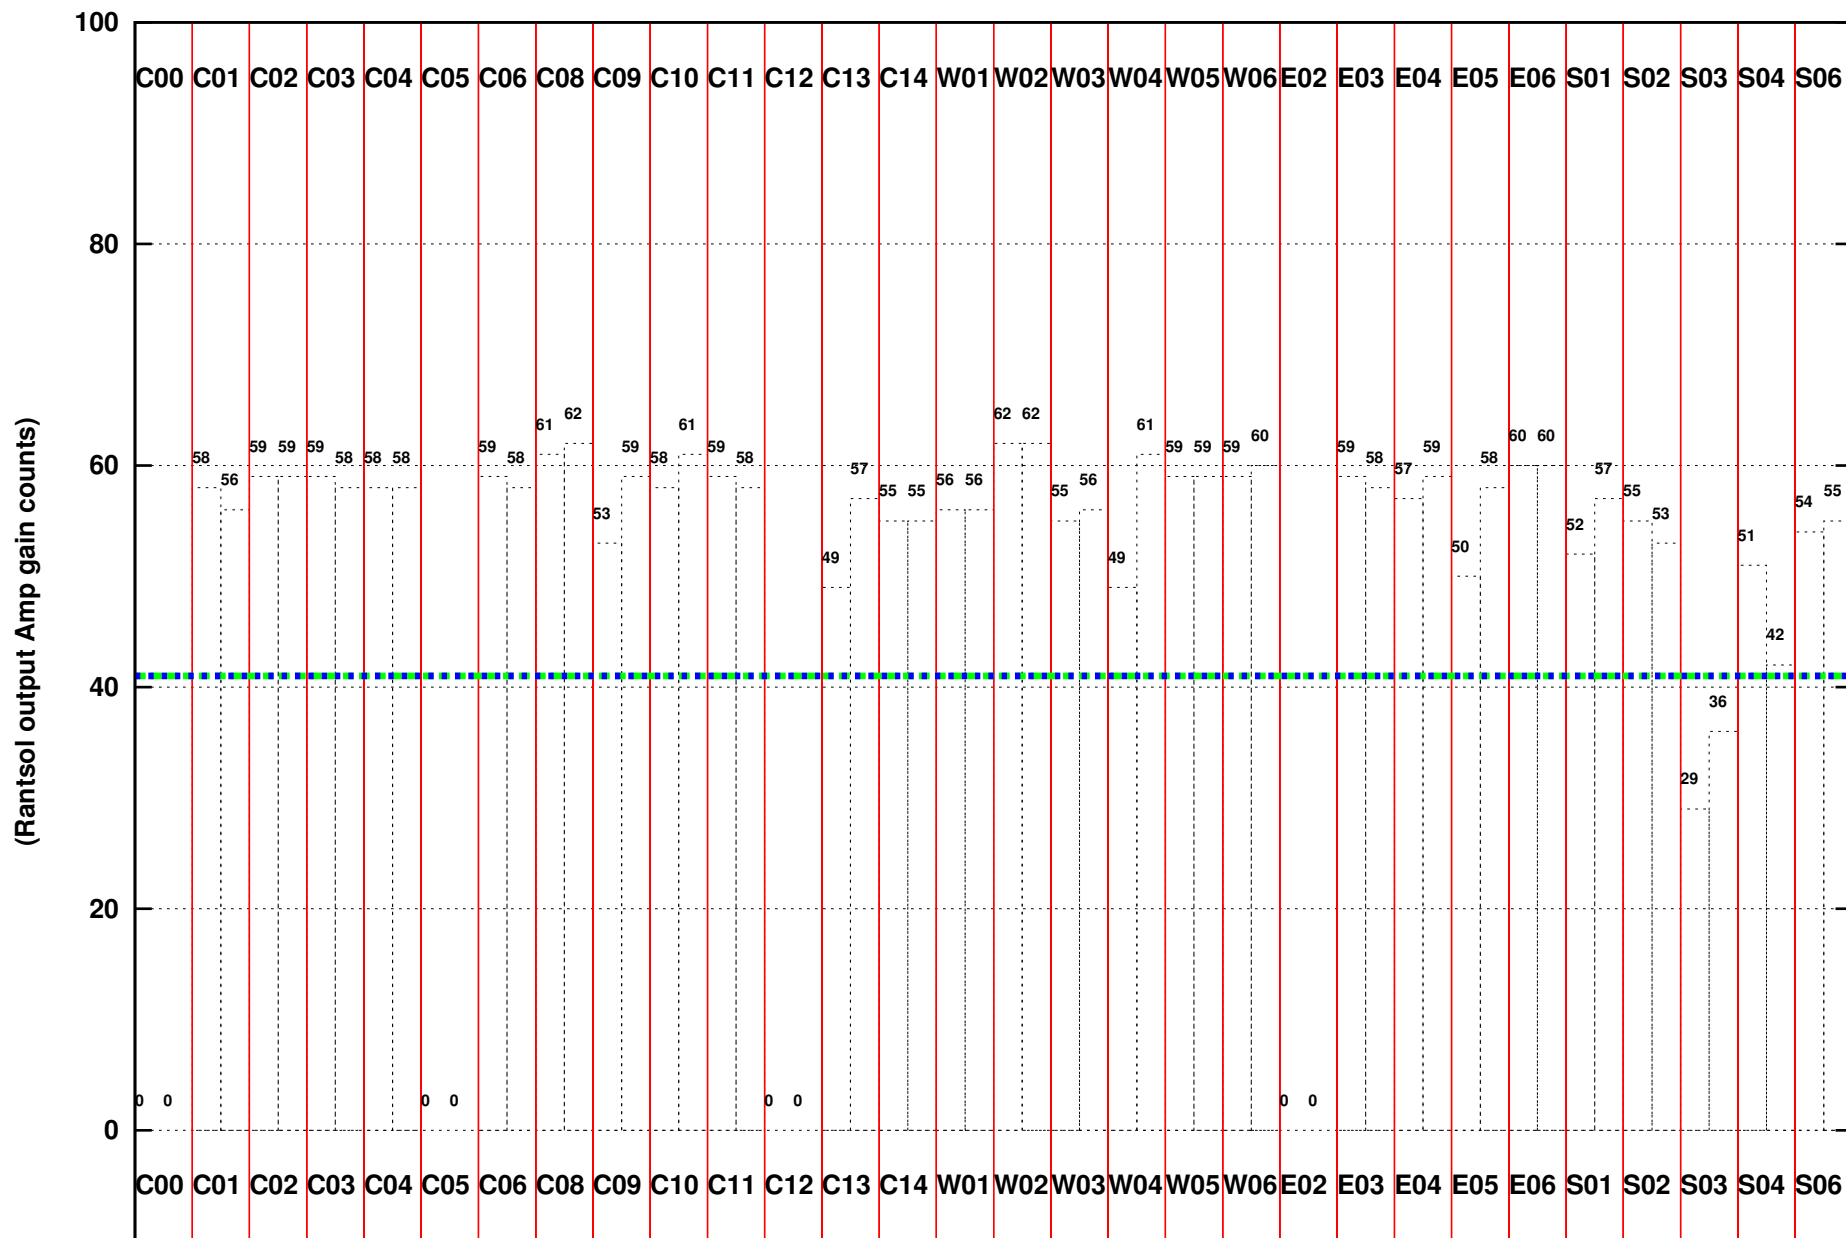

FRINGE STATUS (Rf:550.000,550.000 MHz., LO1:550.000,550.000 MHz., LO4/5:0.000,0.000 MHz.)

(File:/gwbifdata/18sep/44_088_18sep2023_band4_1200_gwb.lta, scan:0, chan:1024, Src:3C286, Date:18Sep2023 12:07:42)