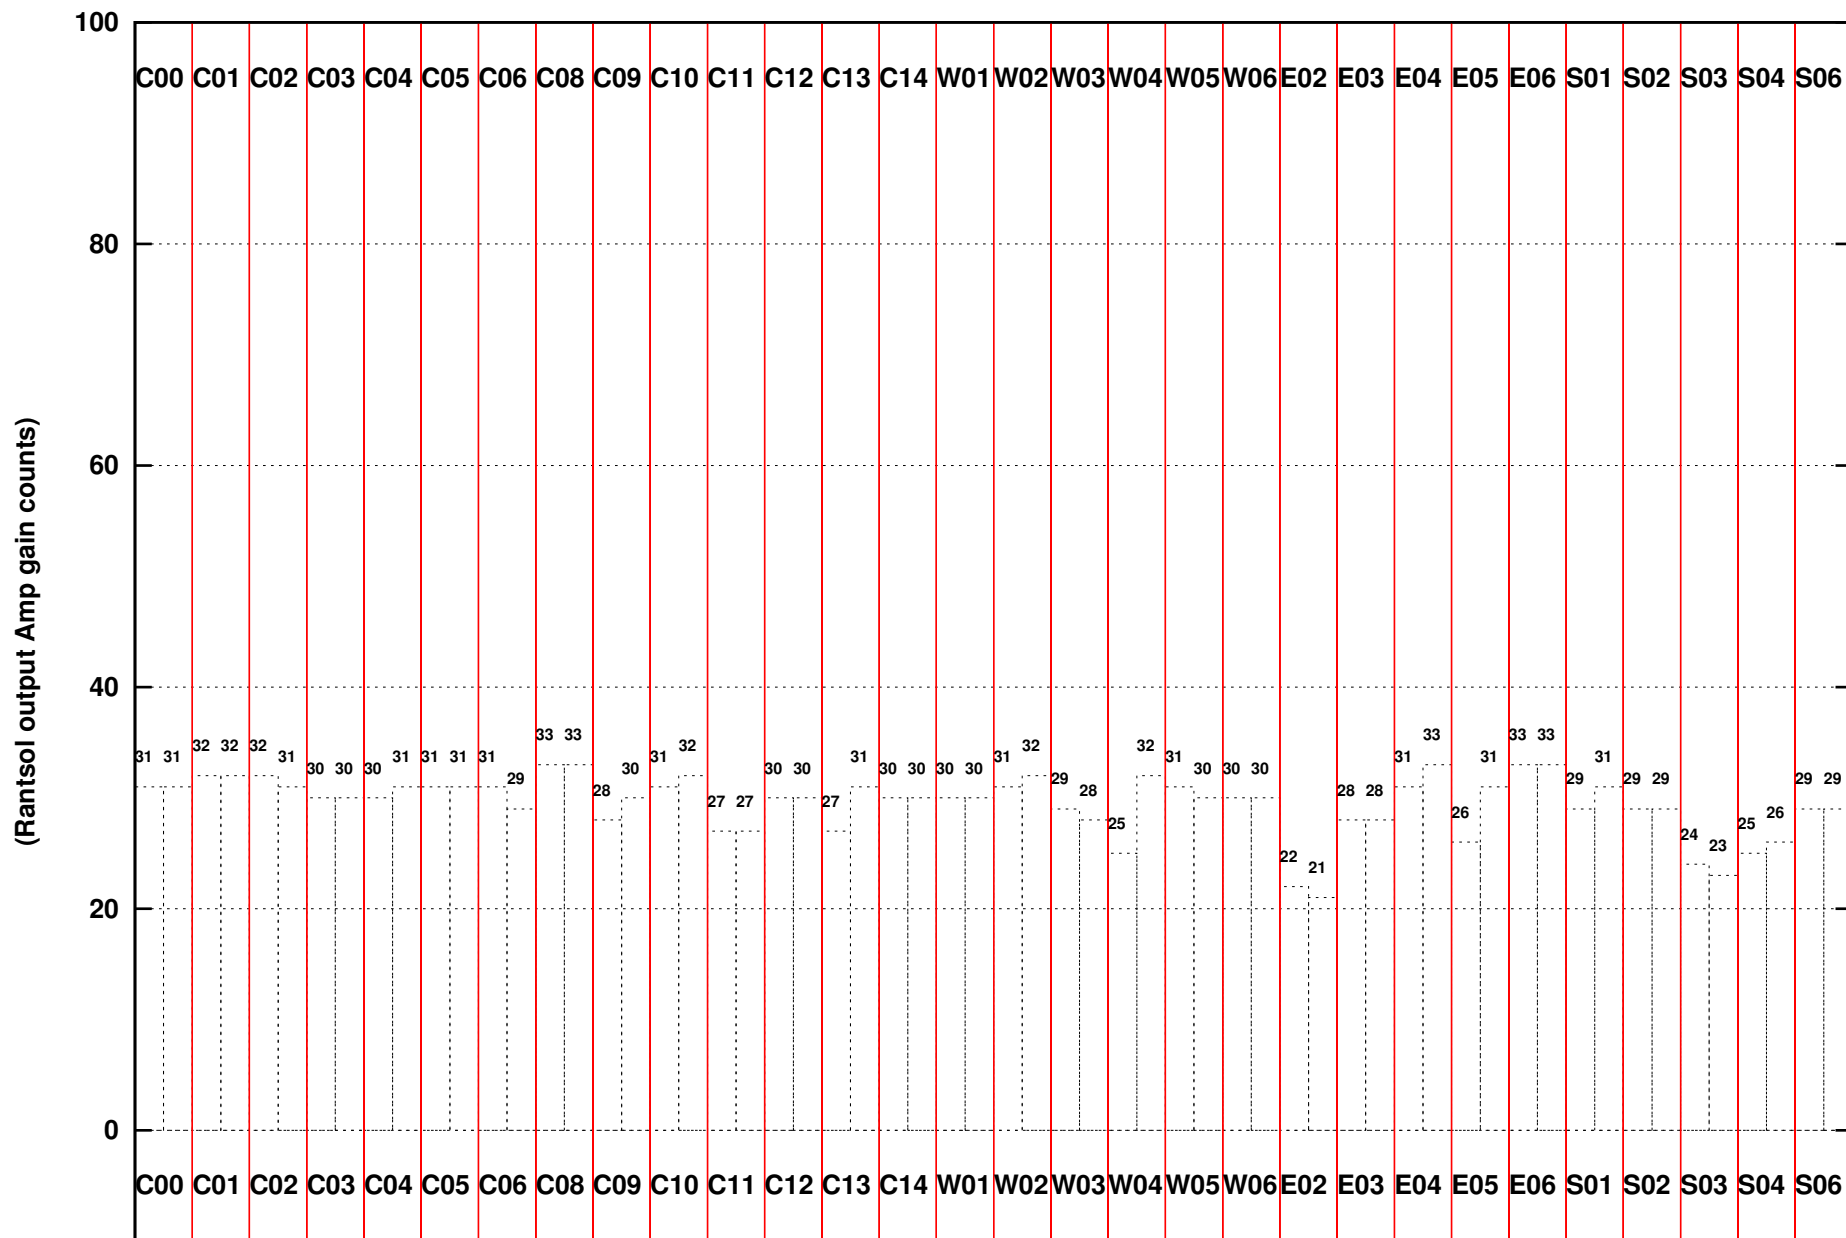

FRINGE STATUS (Rf:550.000,550.000 MHz., LO1:550.000,550.000 MHz., LO4/5:0.000,0.000 MHz.)

( File:/gwbifrddata2/18sep/ddtc298\_18sep2023\_b4\_gwb.lta, scan:0, chan:1024, Src:1822-096, Date:18Sep2023 20:13:32)