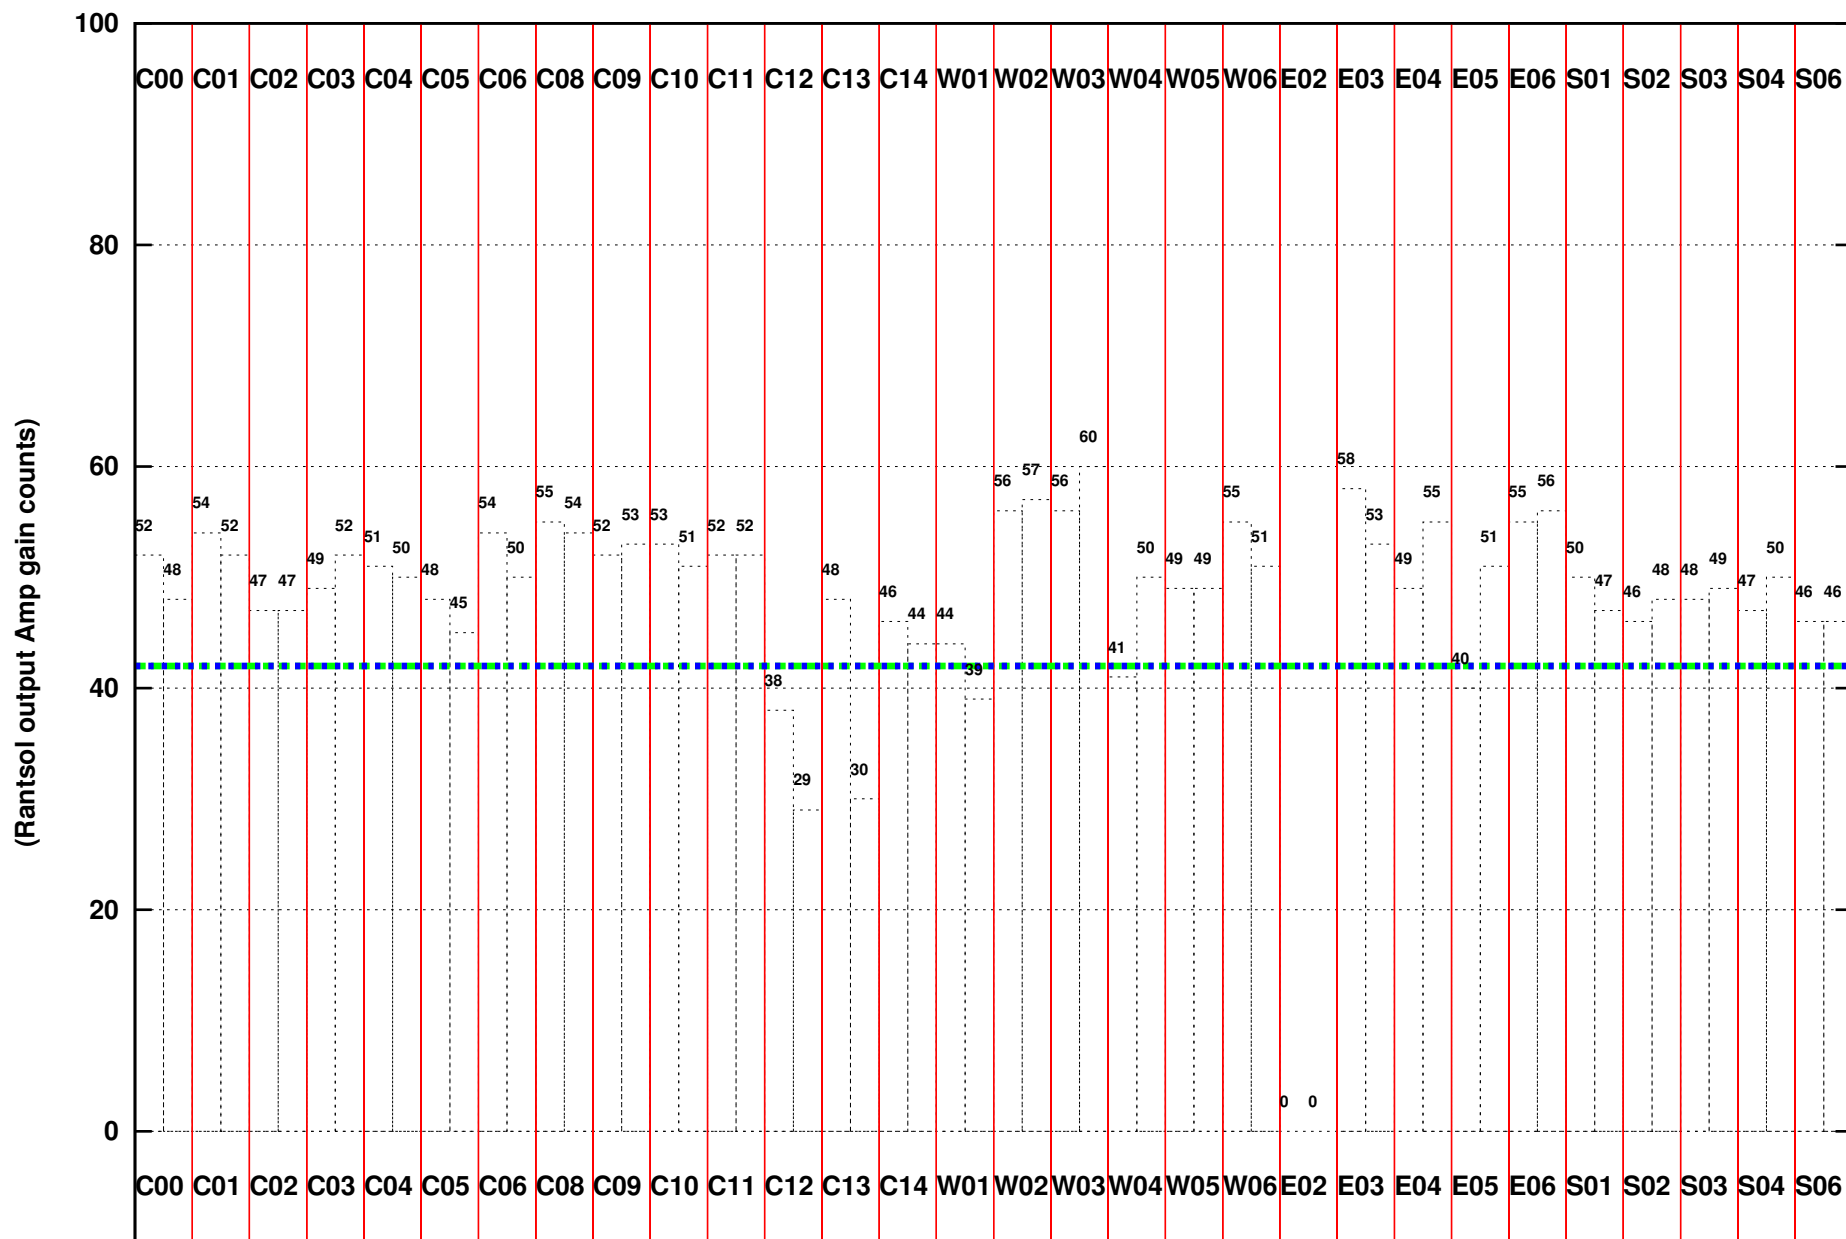

FRINGE STATUS (Rf:1460.000,1460.000 MHz., LO1:1460.000,1460.000 MHz., LO4/5:0.000,0.000 MHz.)

(File:/gwbifrddata1/19sep/44_088_19sep2023_b5_gwb.lta, scan:0, chan:2048, Src:3C147, Date:19Sep2023 07:19:34)