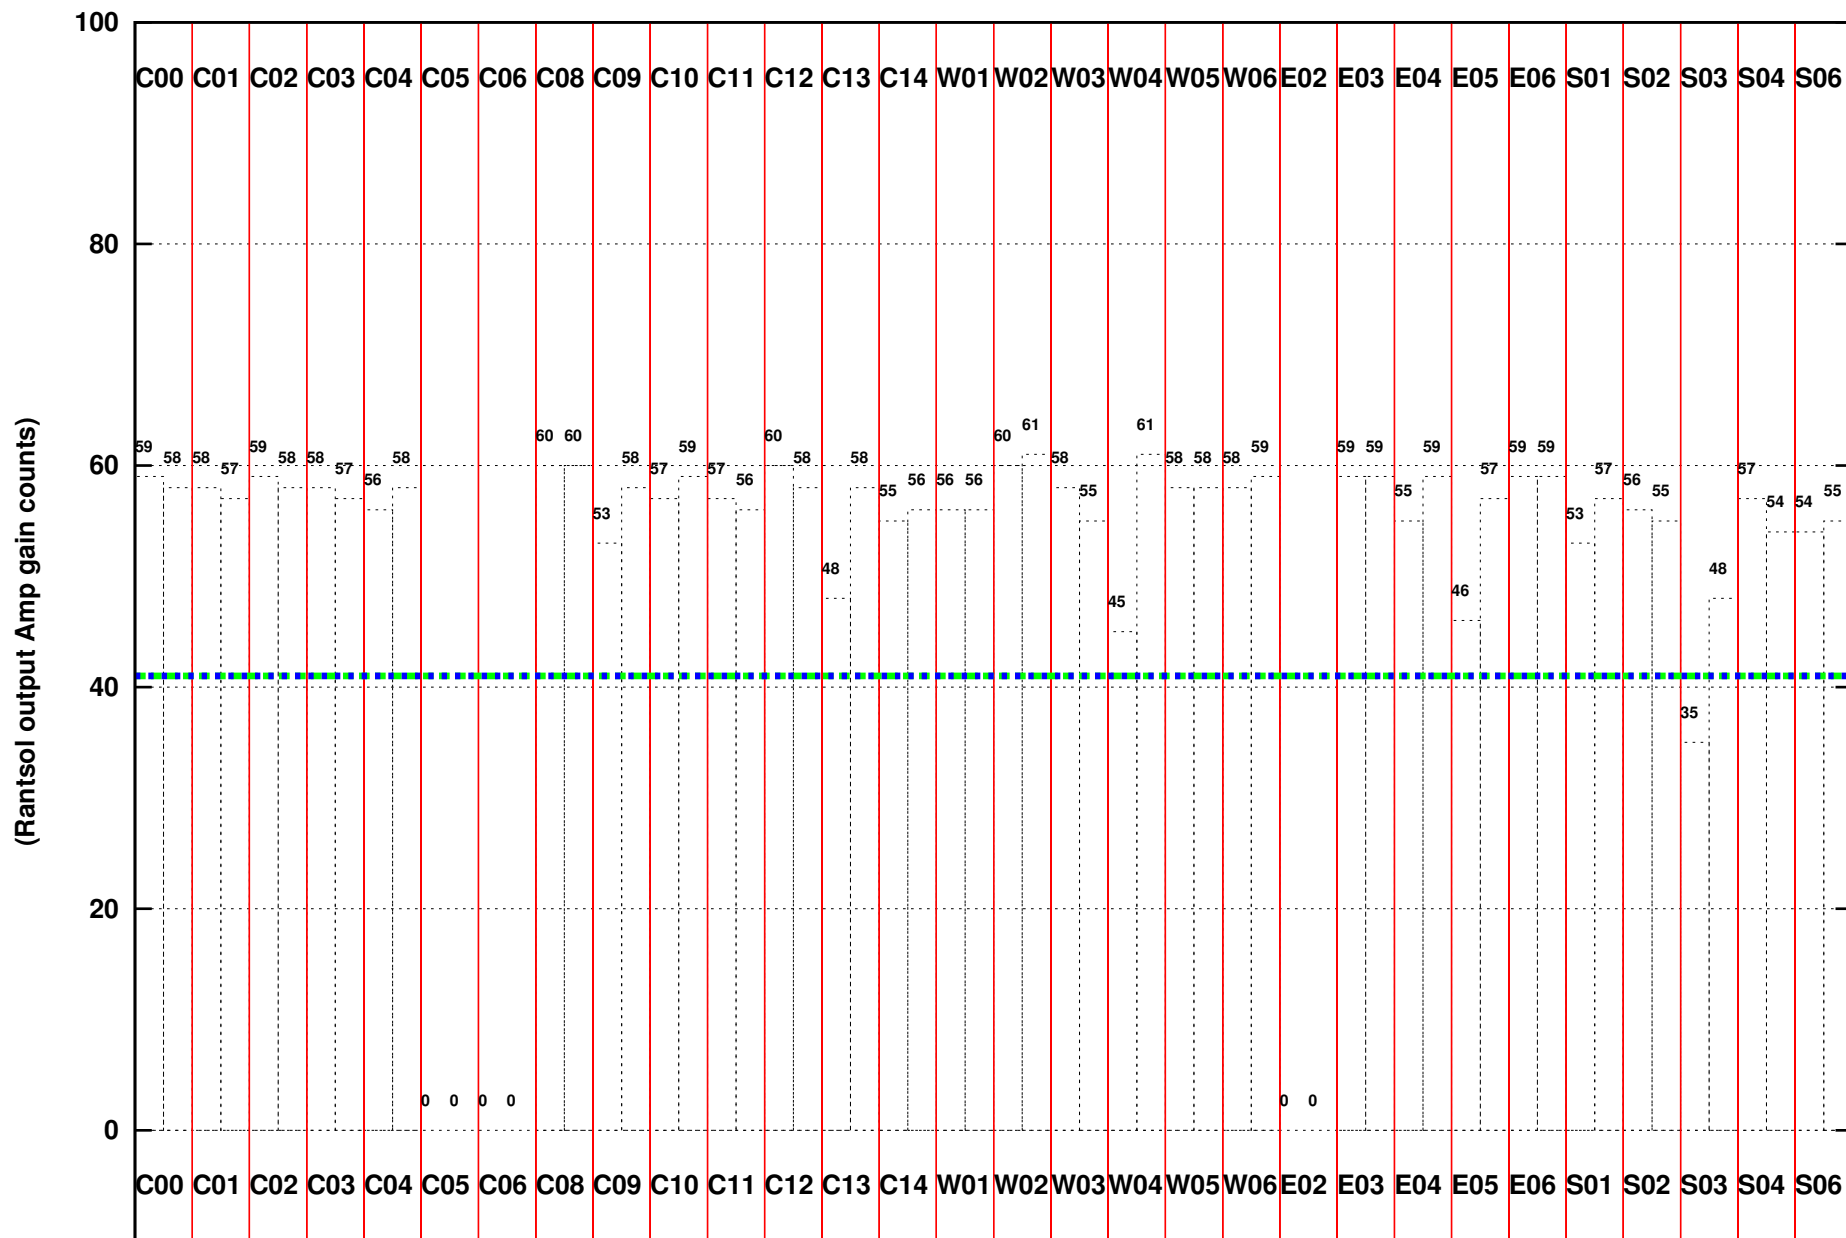

FRINGE STATUS (Rf:550.000,550.000 MHz., LO1:550.000,550.000 MHz., LO4/5:0.000,0.000 MHz.)

(File:/gwbifrddata1/19sep/44_084_19sep2023_b4_gwb.lta, scan:0, chan:2048, Src:3C286, Date:19Sep2023 12:02:30)