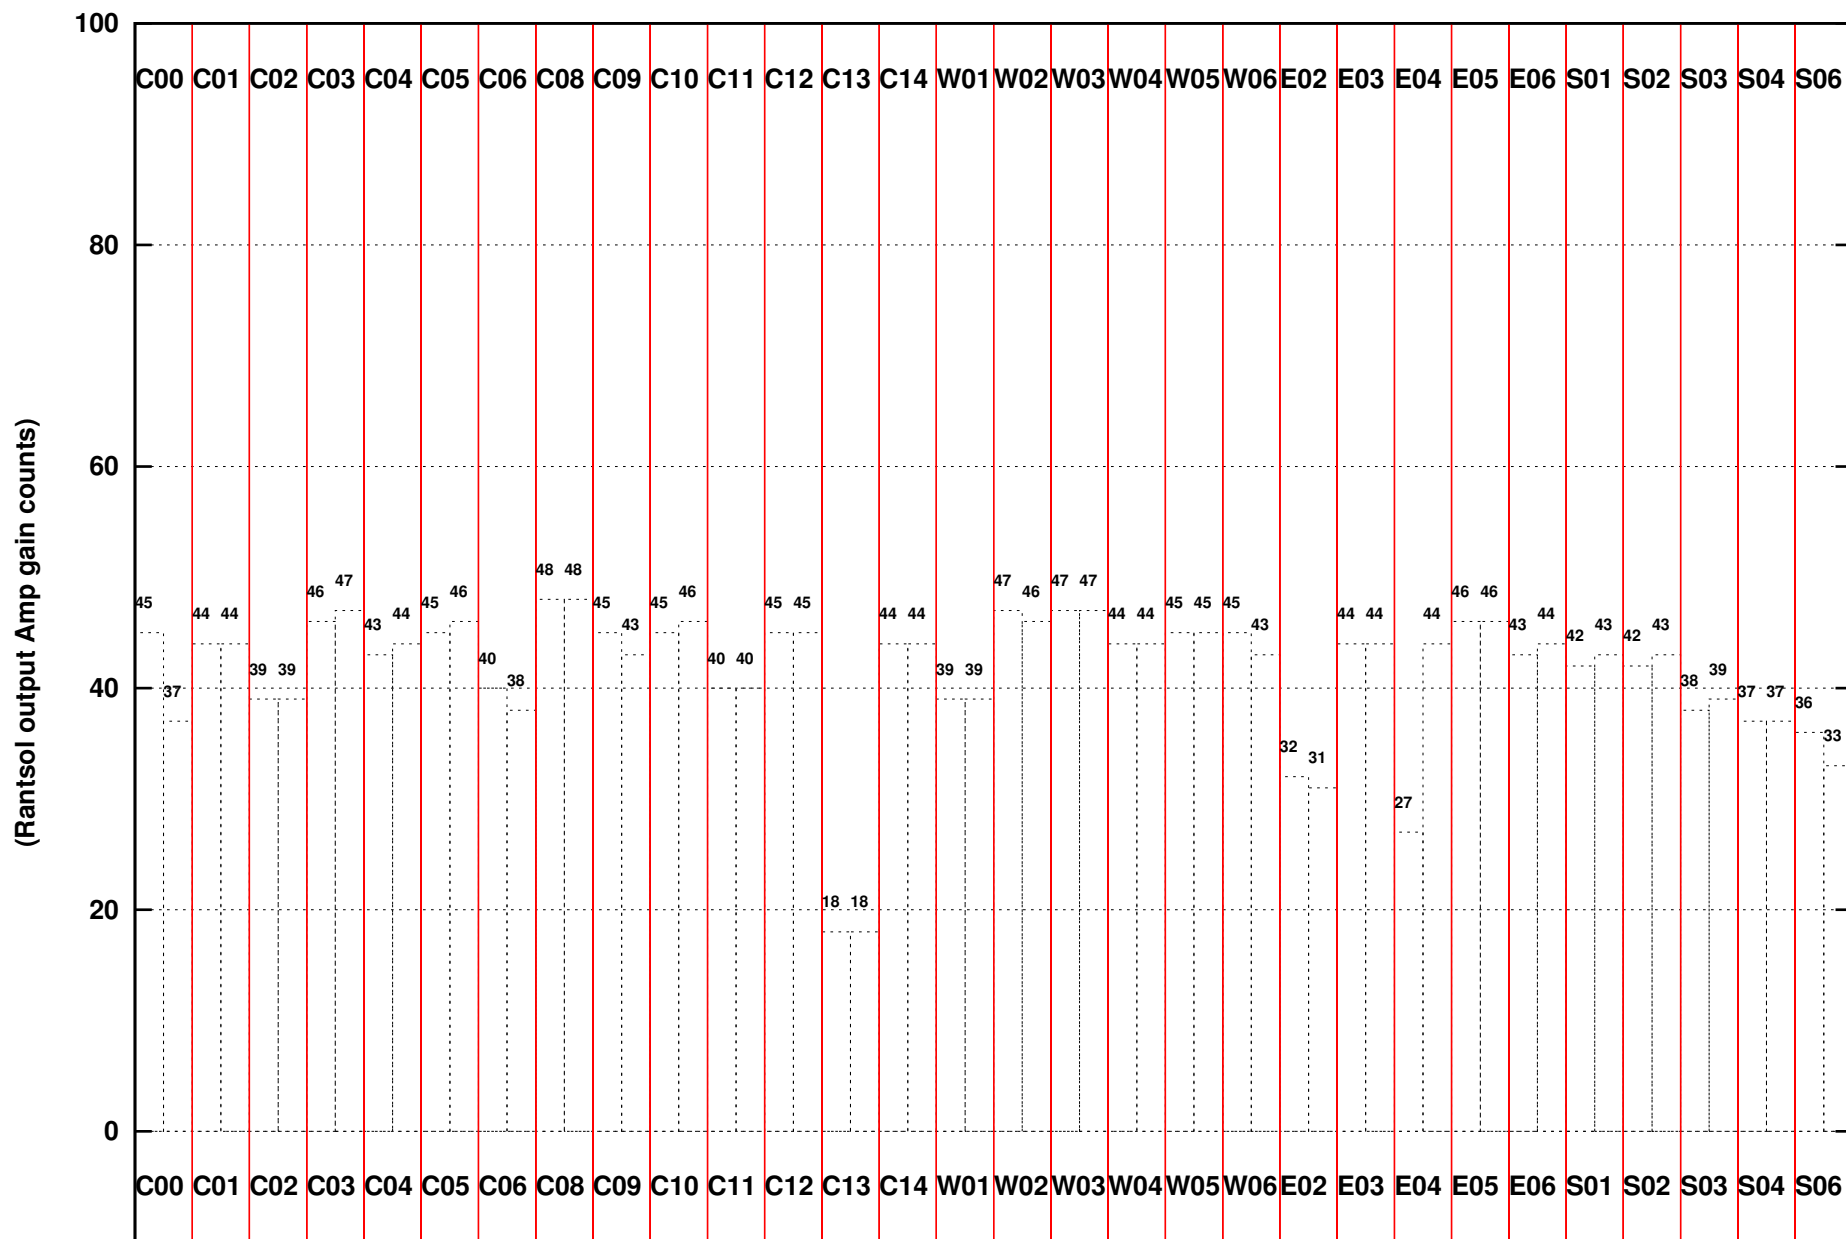

FRINGE STATUS (Rf:500.000,500.000 MHz., LO1:500.000,500.000 MHz., LO4/5:0.000,0.000 MHz.)

( File:/gwbifrddata1/19sep/44\_019\_19sep2023\_b3\_gwb.lta, scan:0, chan:2048, Src:3C468.1, Date:19Sep2023 22:21:08)