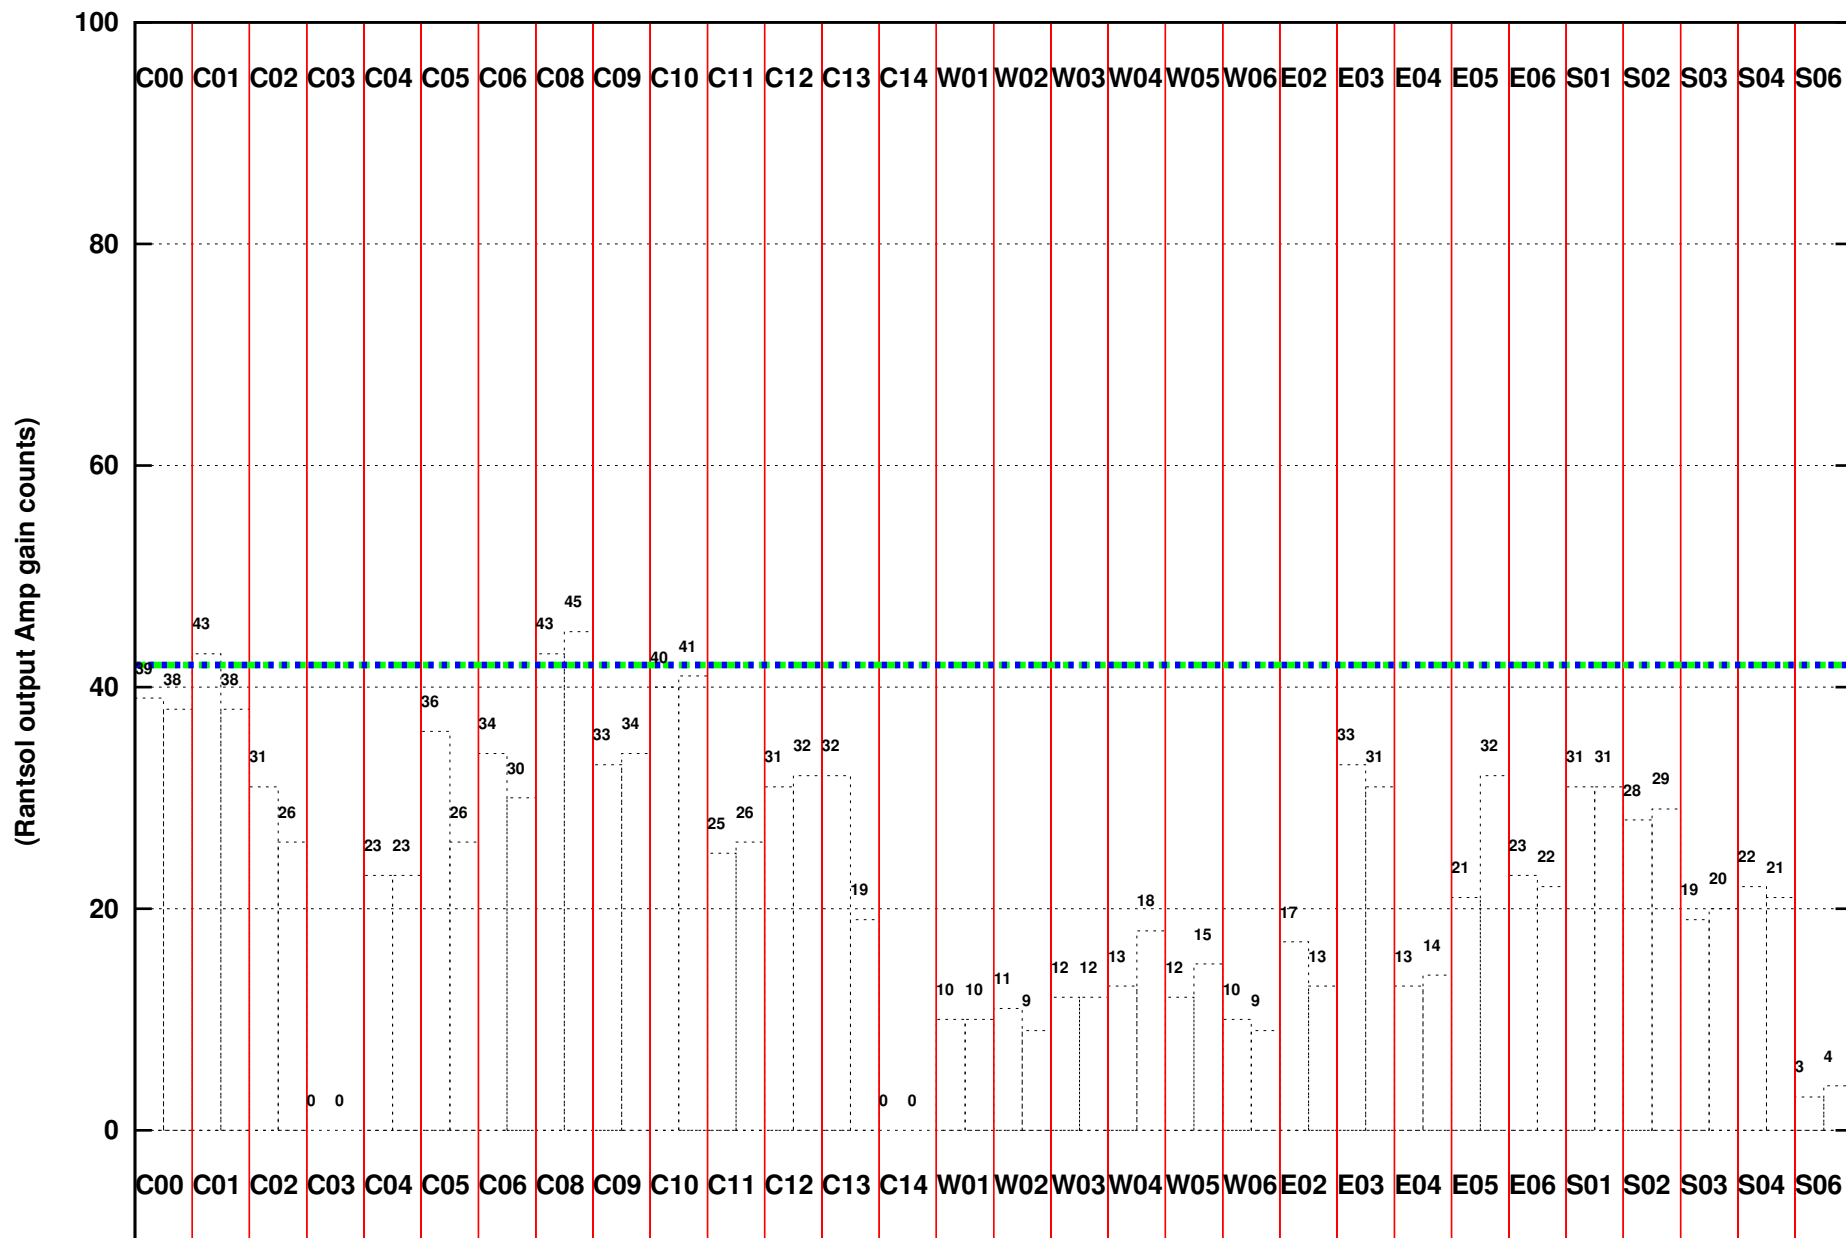

FRINGE STATUS (Rf:1460.000,1460.000 MHz., LO1:1460.000,1460.000 MHz., LO4/5:0.000,0.000 MHz.)

(File:/gwbifrdta/21sep/44_071_21sep2023_b5_gwb.lta, scan:0, chan:4096, Src:3C48, Date:21Sep2023 21:24:59)