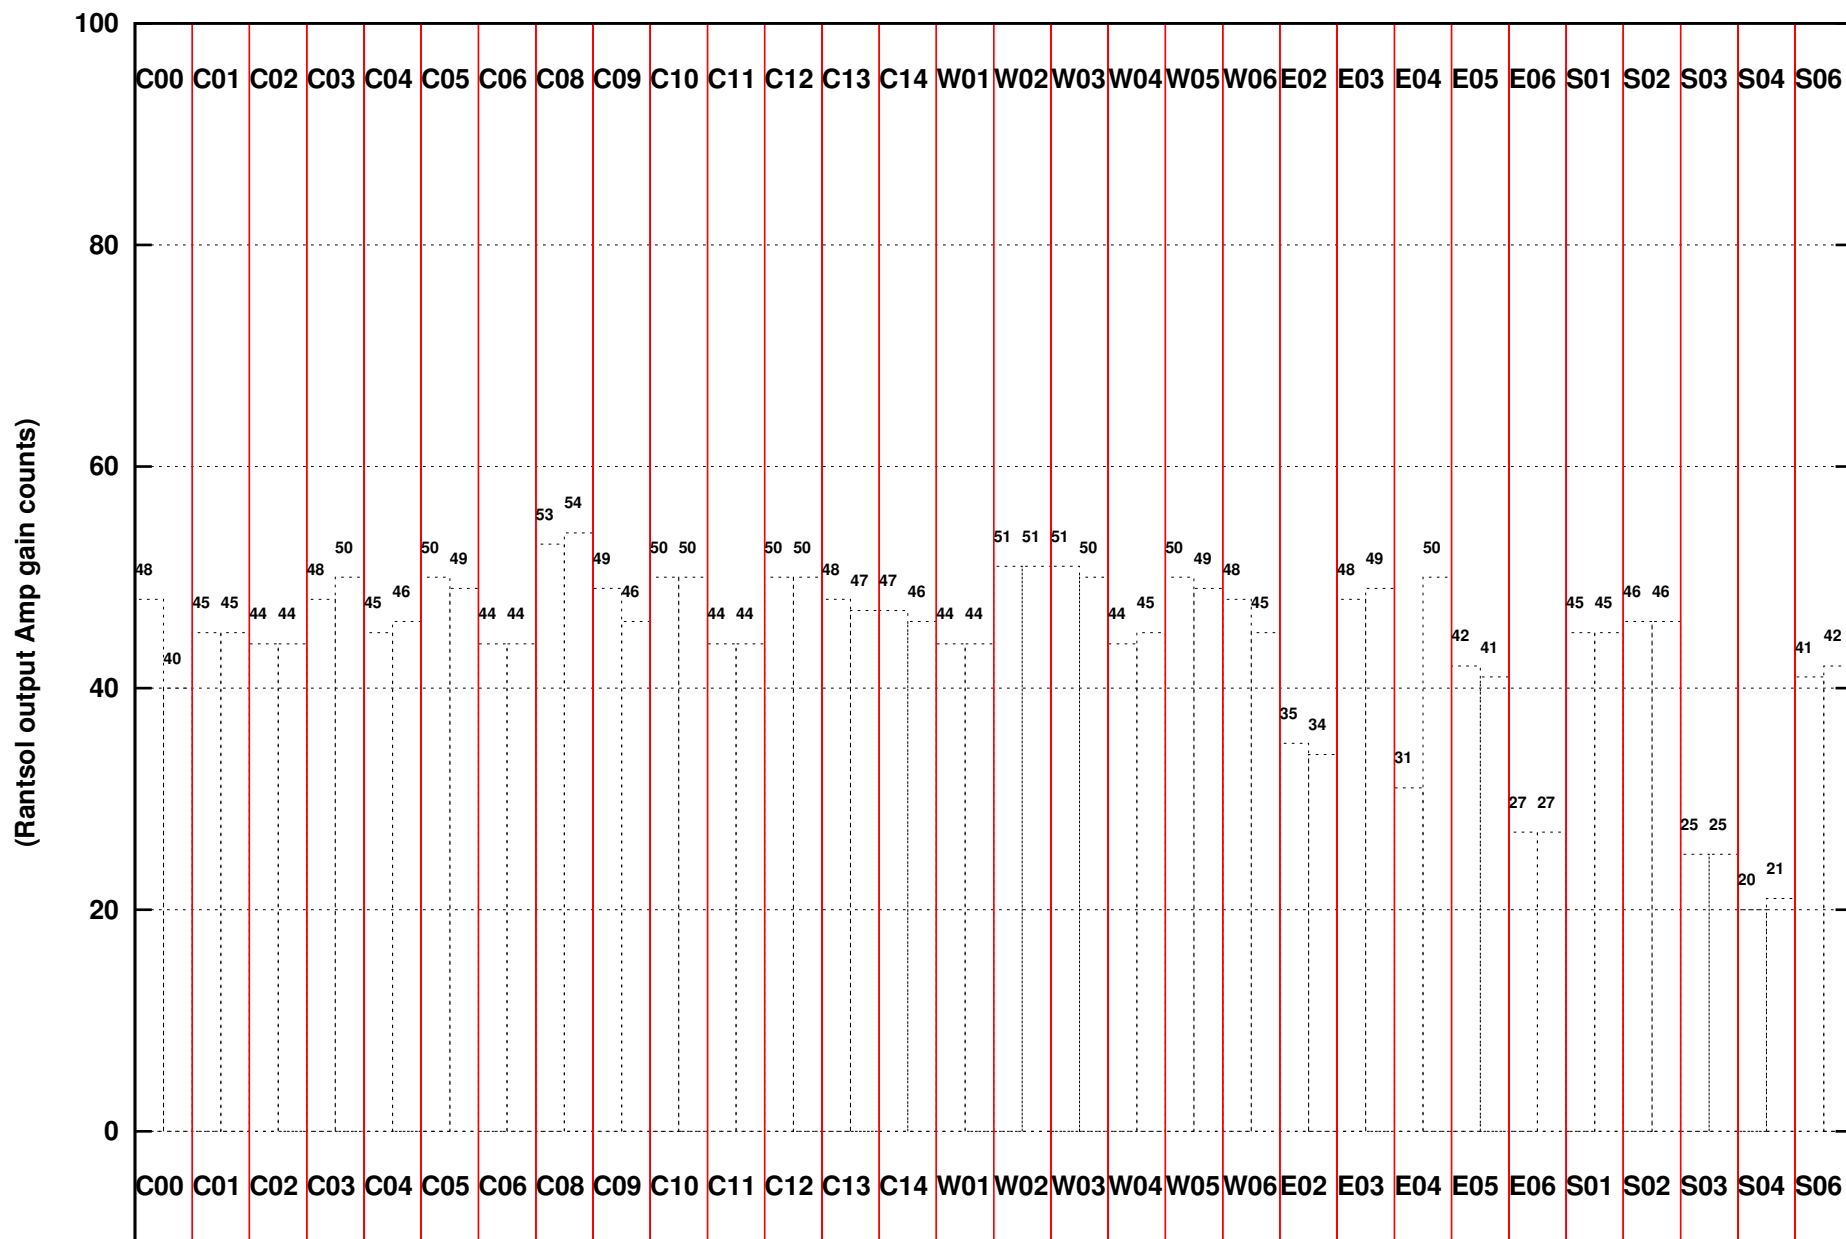

FRINGE STATUS (Rf:500.000,500.000 MHz., LO1:500.000,500.000 MHz., LO4/5:0.000,0.000 MHz.)

( File:/gwbifrddata/22sep/44\_100\_22sep2023\_b3\_gwb.lta, scan:0, chan:2048, Src:1830-360, Date:22Sep2023 21:24:59)