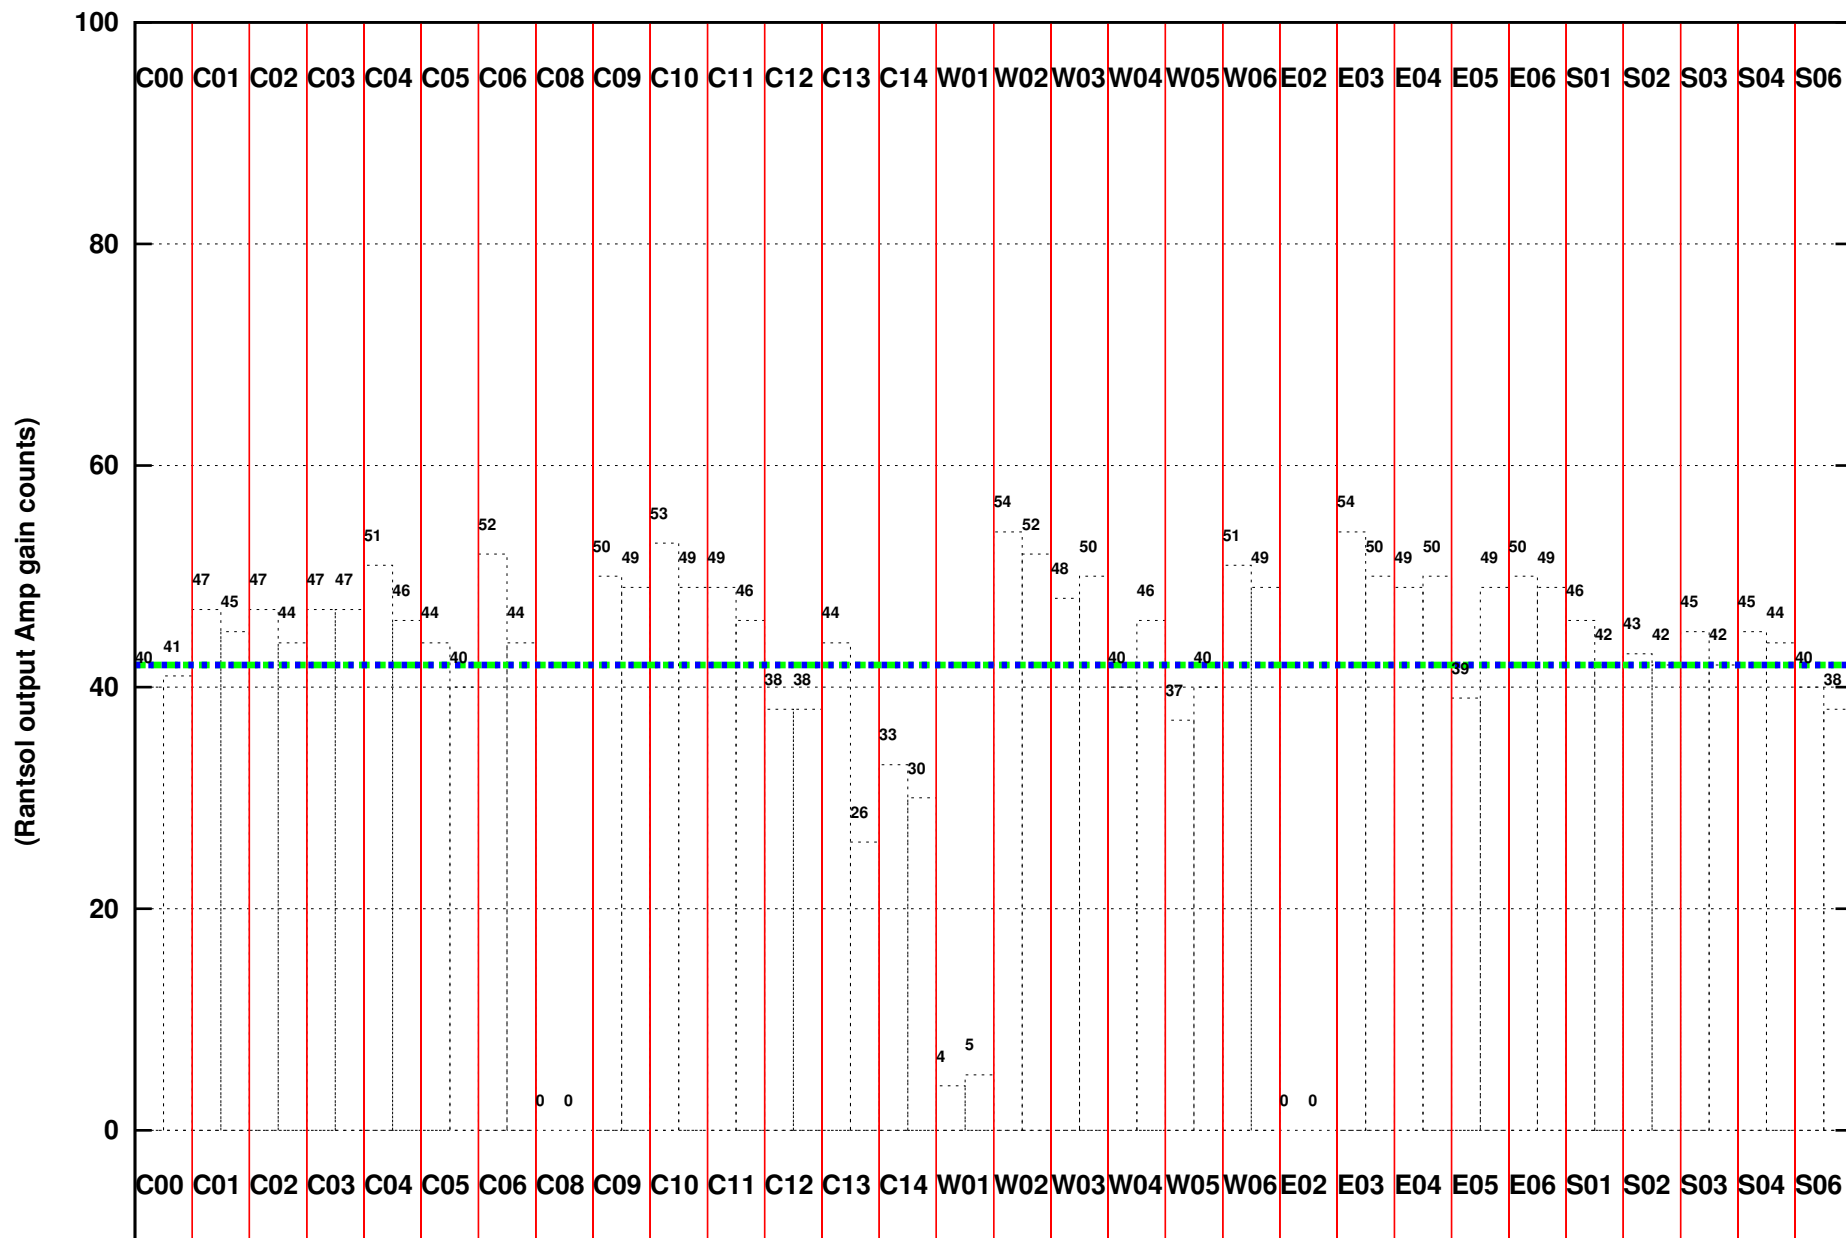

FRINGE STATUS (Rf:1460.000,1460.000 MHz., LO1:1460.000,1460.000 MHz., LO4/5:0.000,0.000 MHz.)

( File:/gwbifrddata2/23sep/44\_088\_23sep2023\_b5\_gwb.lta, scan:0, chan:2048, Src:3C286, Date:23Sep2023 10:16:24)