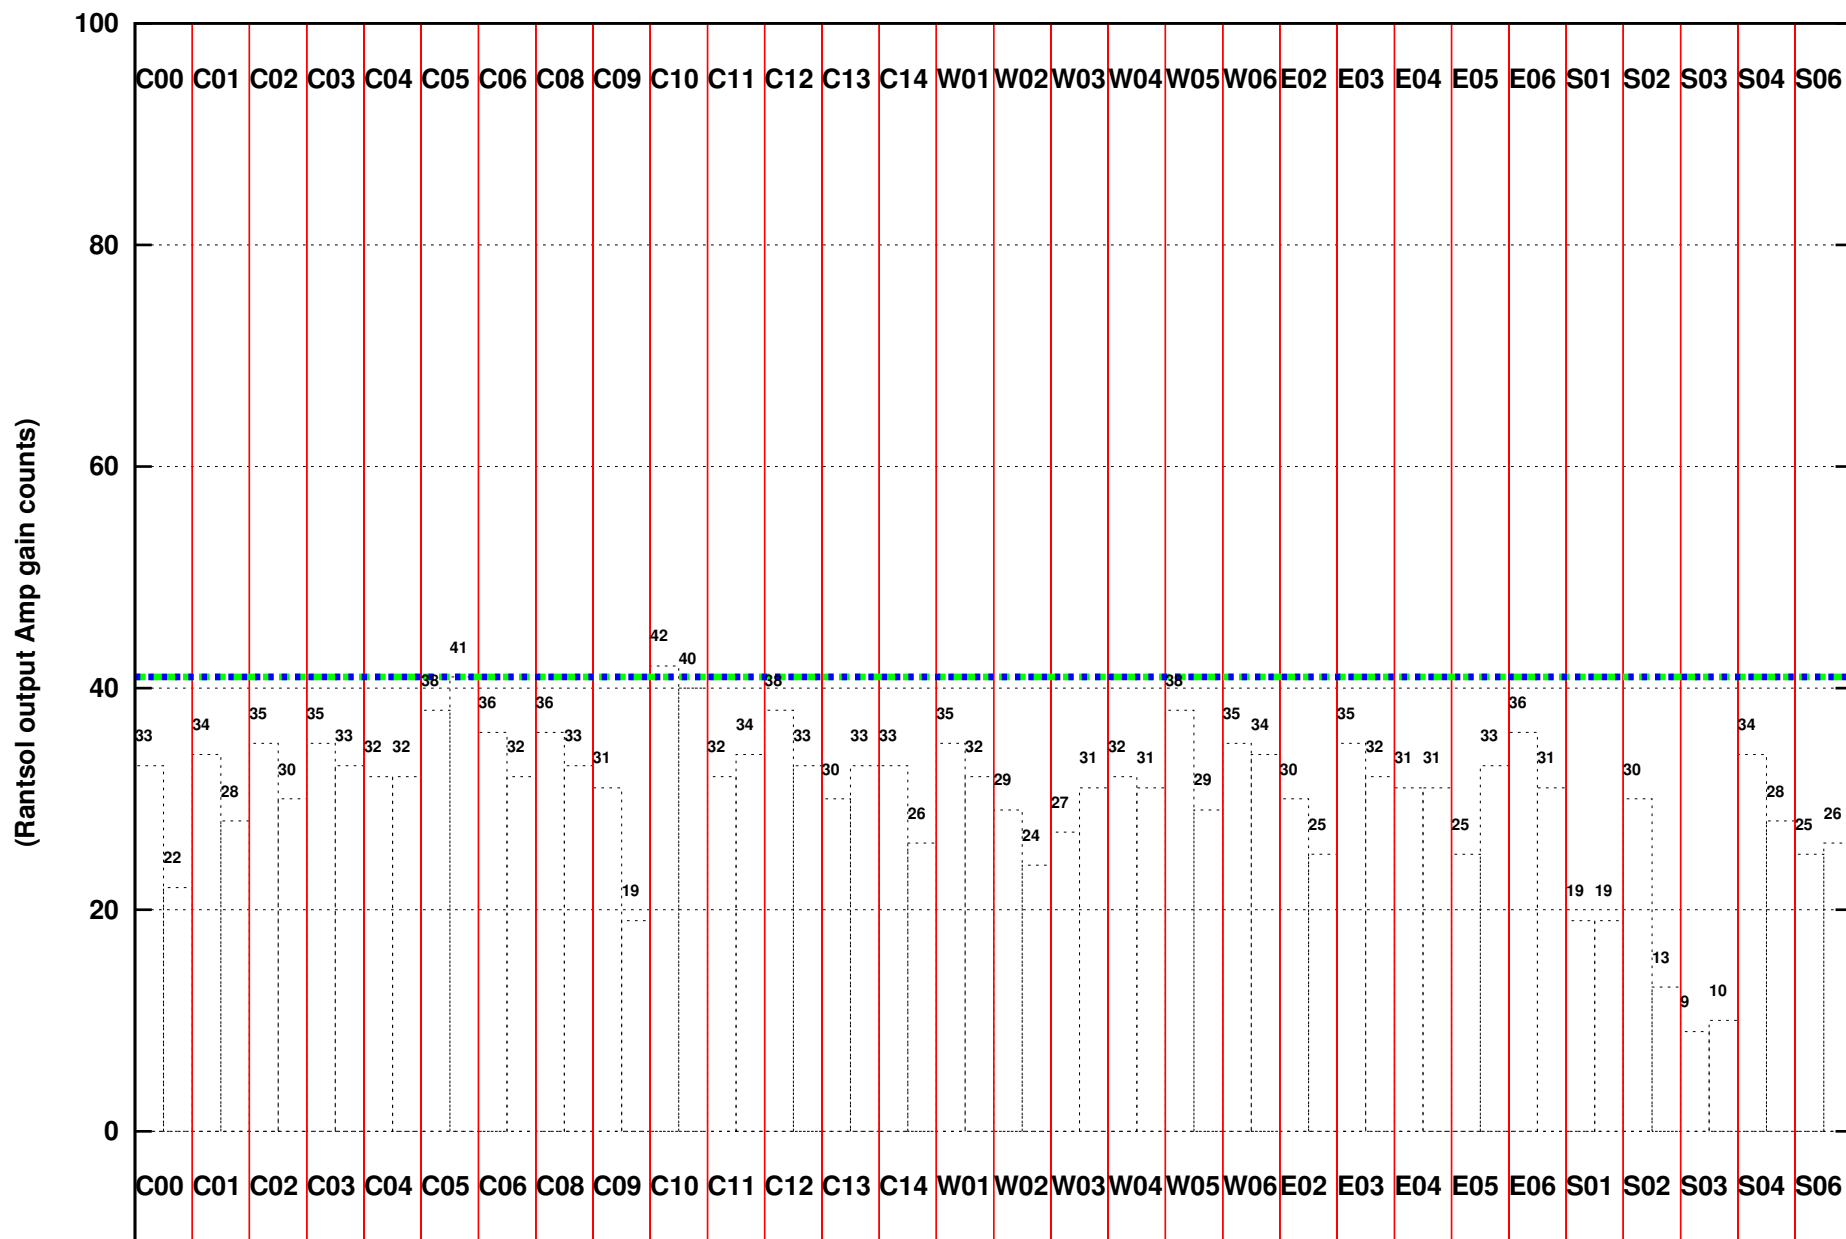

FRINGE STATUS (Rf:550.000,550.000 MHz., LO1:550.000,550.000 MHz., LO4/5:0.000,0.000 MHz.)

( File:/gwbifrddata/24sep/44\_108\_24sep2023\_b4\_gwb.lta, scan:0, chan:2048, Src:3C147, Date:24Sep2023 01:11:42)