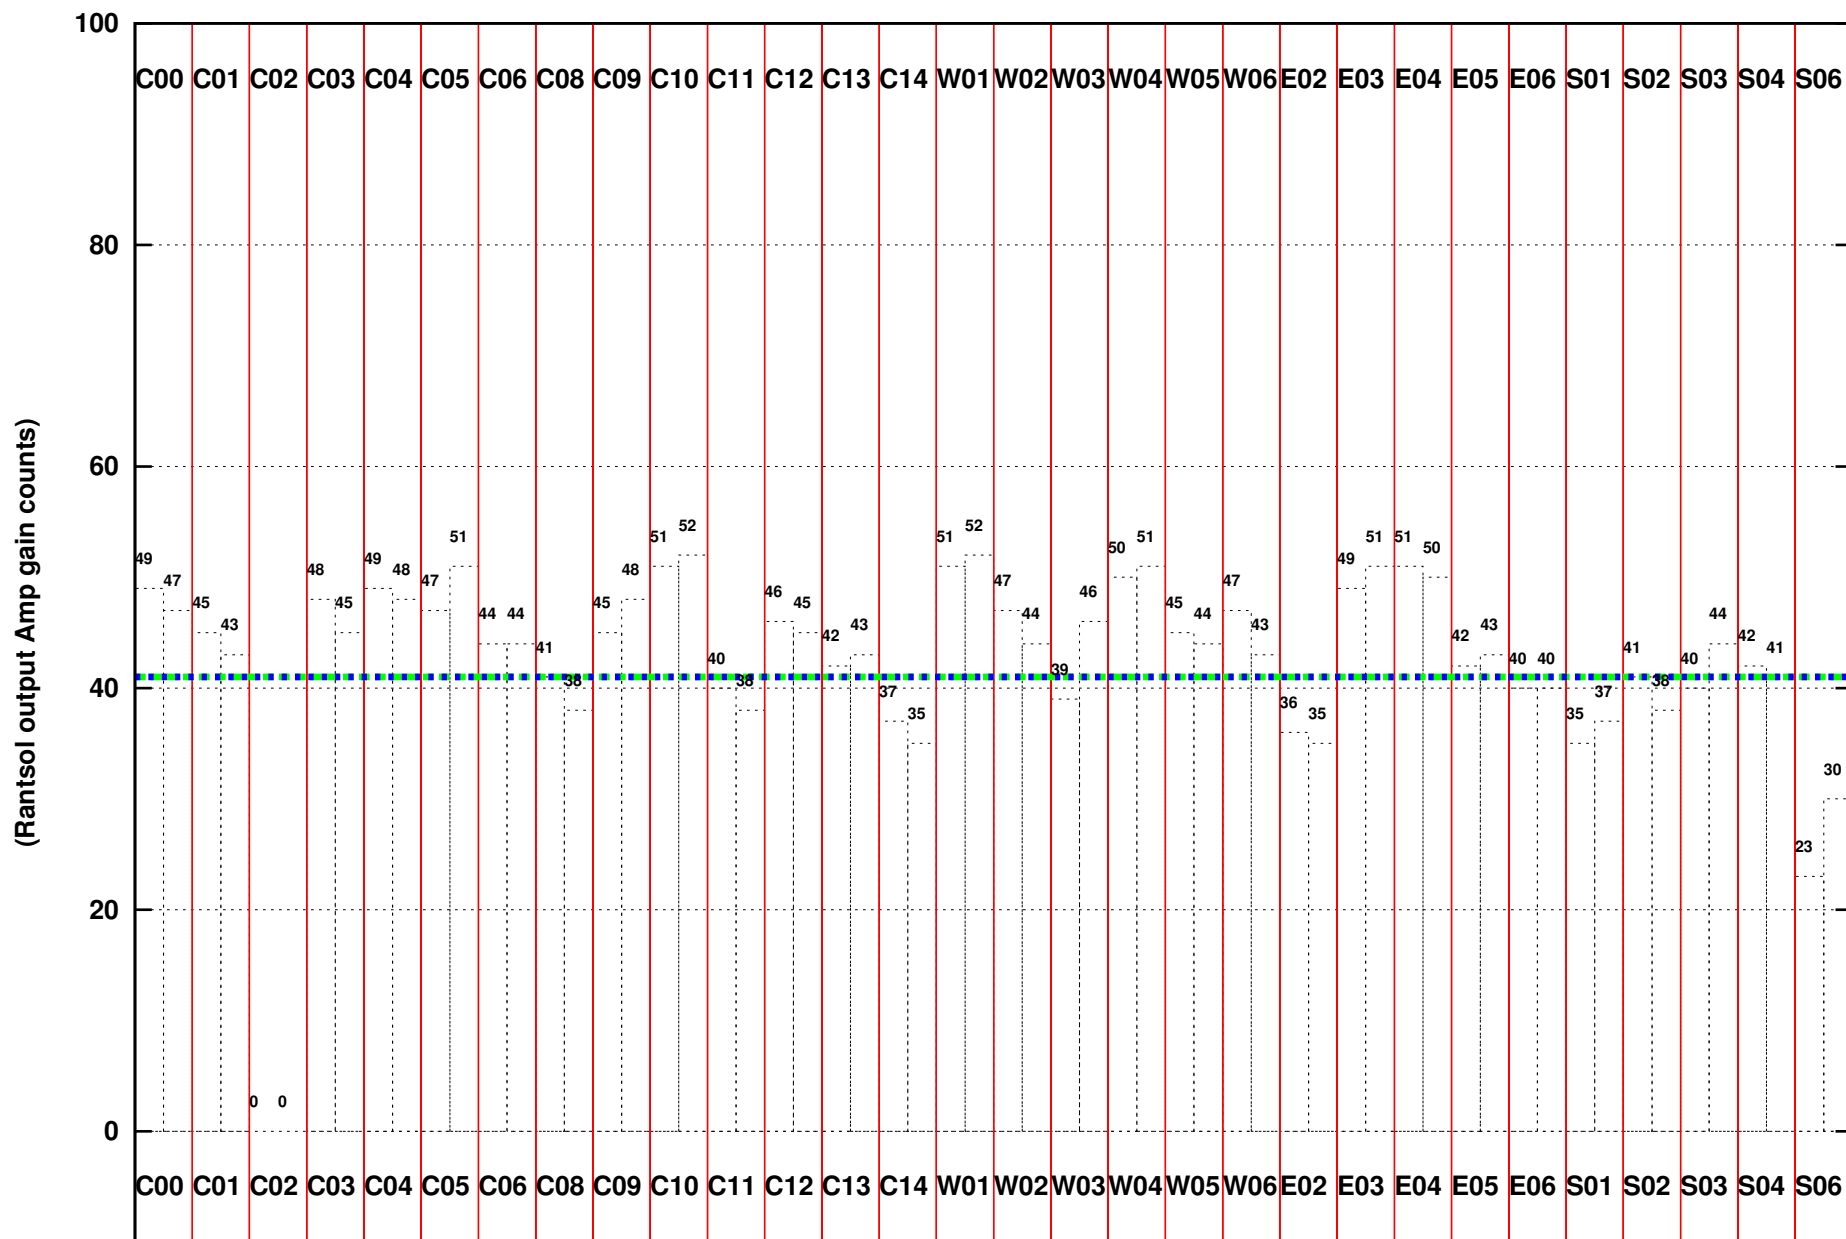

FRINGE STATUS (Rf:591.000,591.000 MHz., LO1:540.000,540.000 MHz., LO4/5:149.000,156.000 MHz.)

(File:/gsbifrddata/24sep/44_108_24sep23_gsb_b4_s55.lta, scan:0, chan:128, Src:3C147, Date:24Sep2023 07:10:43)