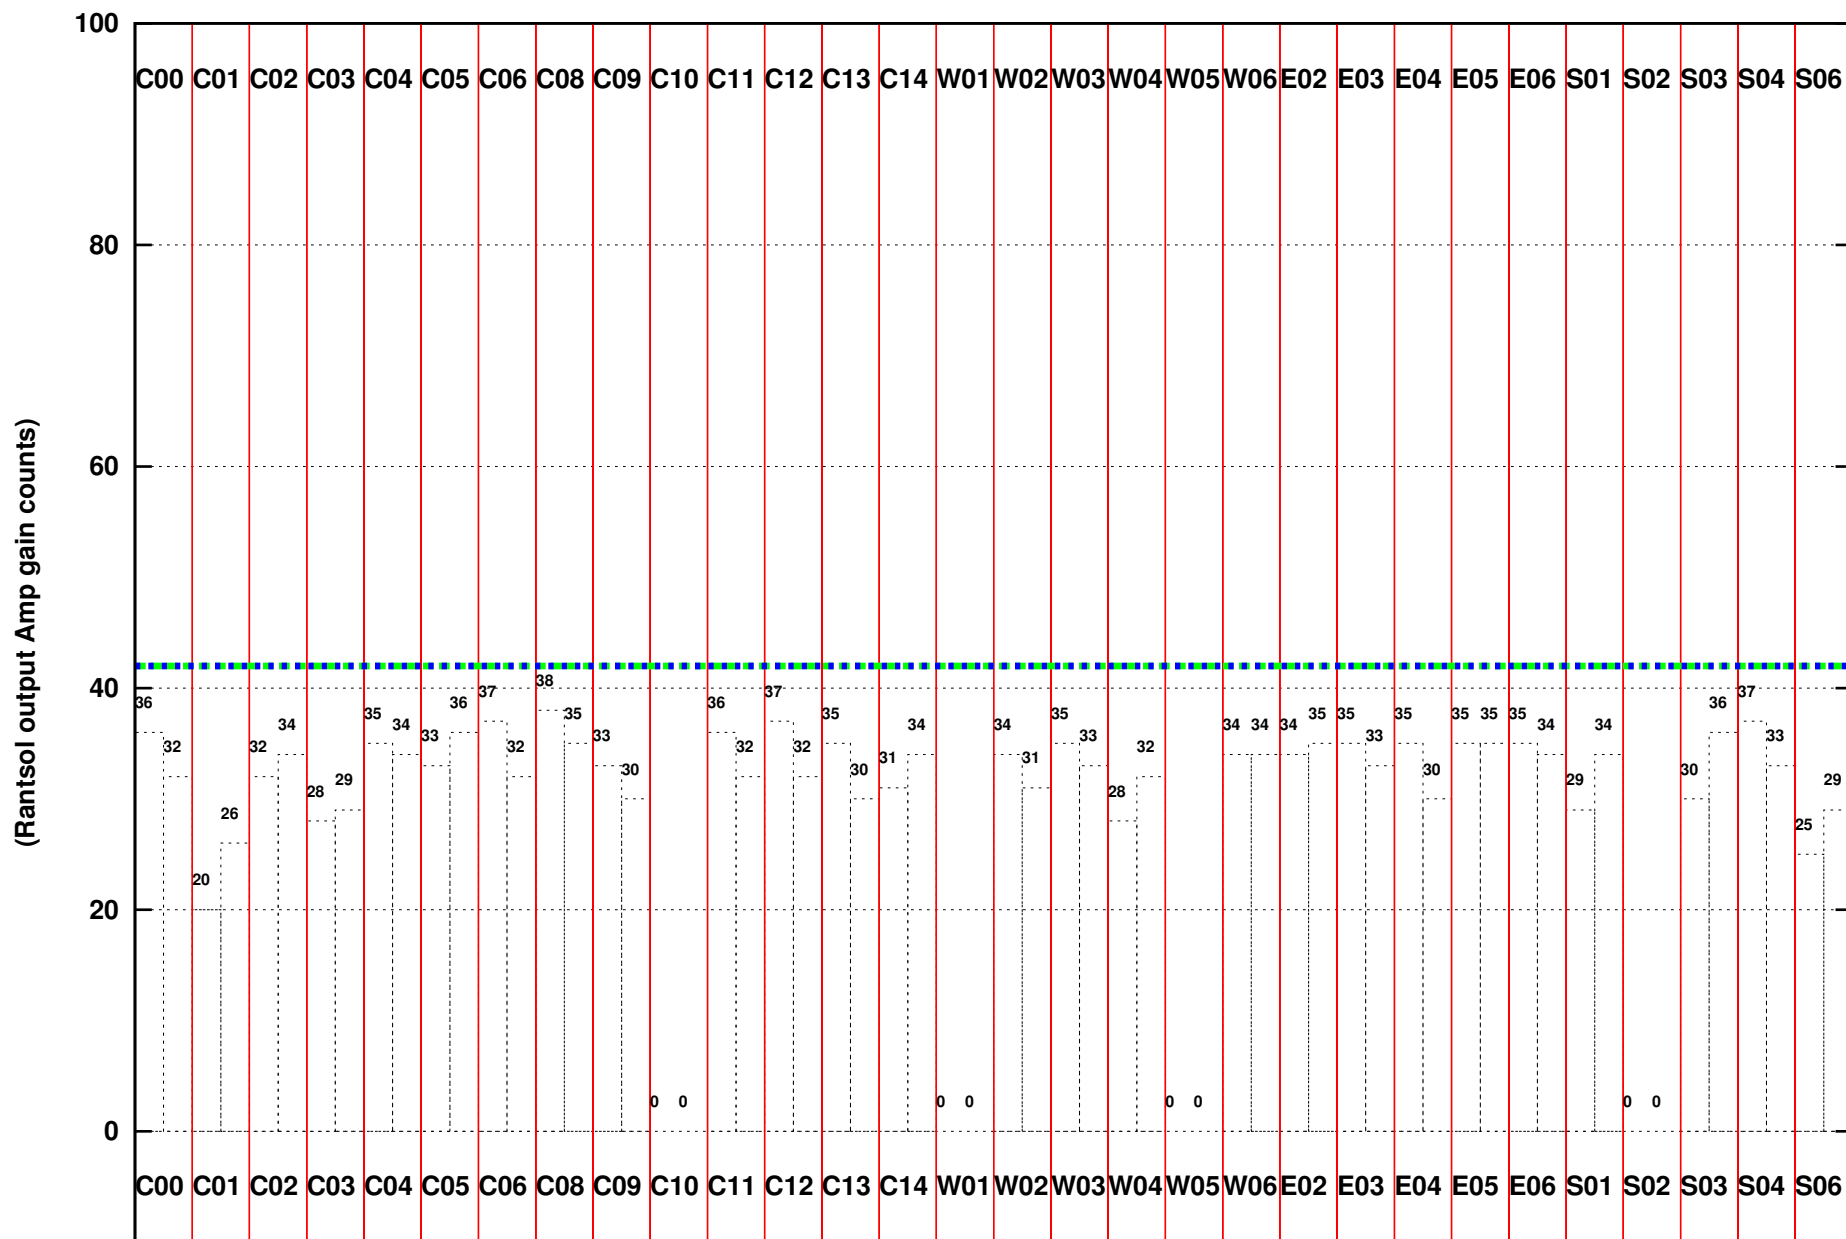

FRINGE STATUS (Rf:1367.811,1367.811 MHz., LO1:1305.000,1305.000 MHz., LO4/5:137.189,167.811 MHz.)

(File:/gsbifrdta/16aug/26_005_16aug2014.lta, scan:0, chan:80, Src:3C48, Date:16Aug2014 08:15:44)