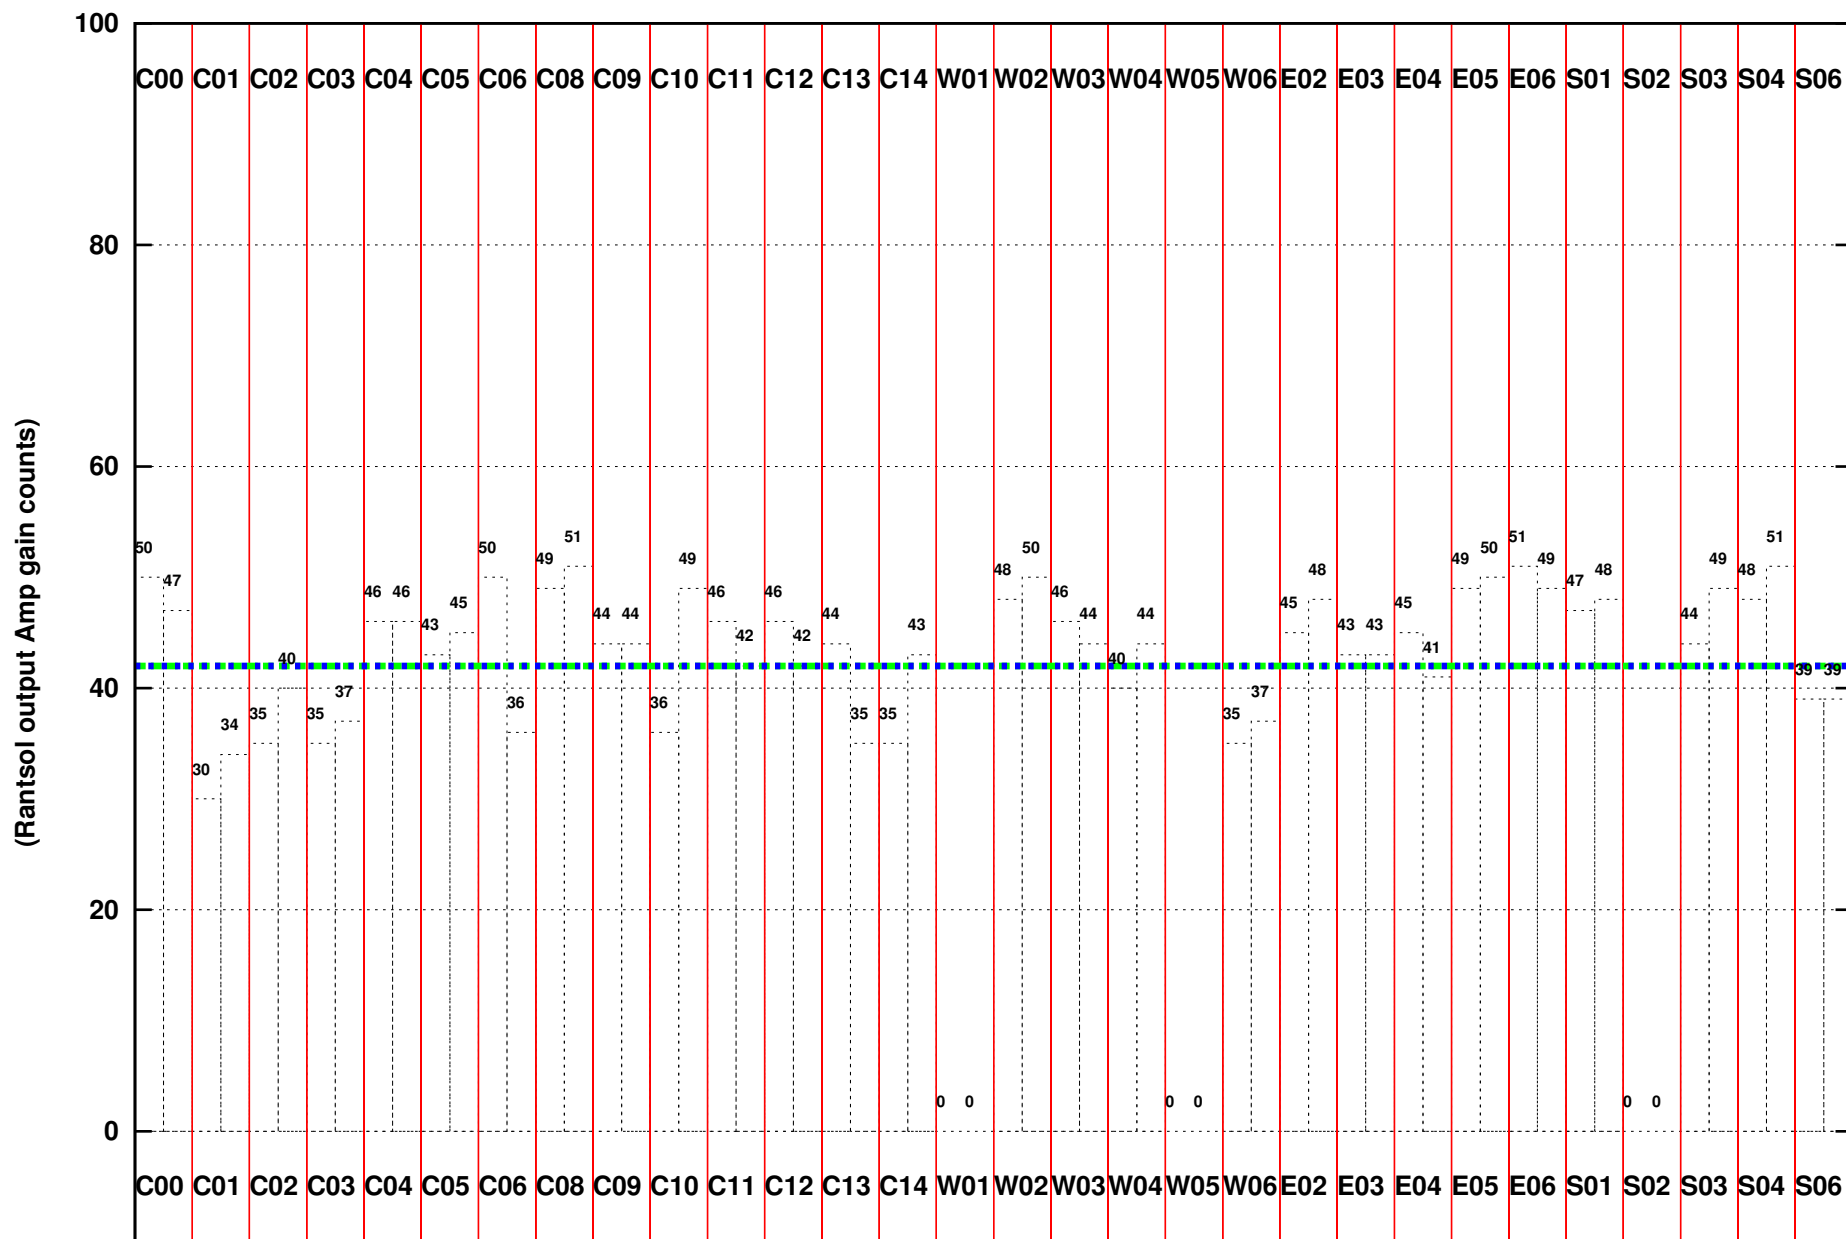

FRINGE STATUS (Rf:1417.297,1417.297 MHz., LO1:1350.000,1350.000 MHz., LO4/5:132.703,172.297 MHz.)

( File:/gsbifrdta/18aug/26\_022\_18aug2014.lta, scan:0, chan:80, Src:3C48, Date:18Aug2014 00:56:23)