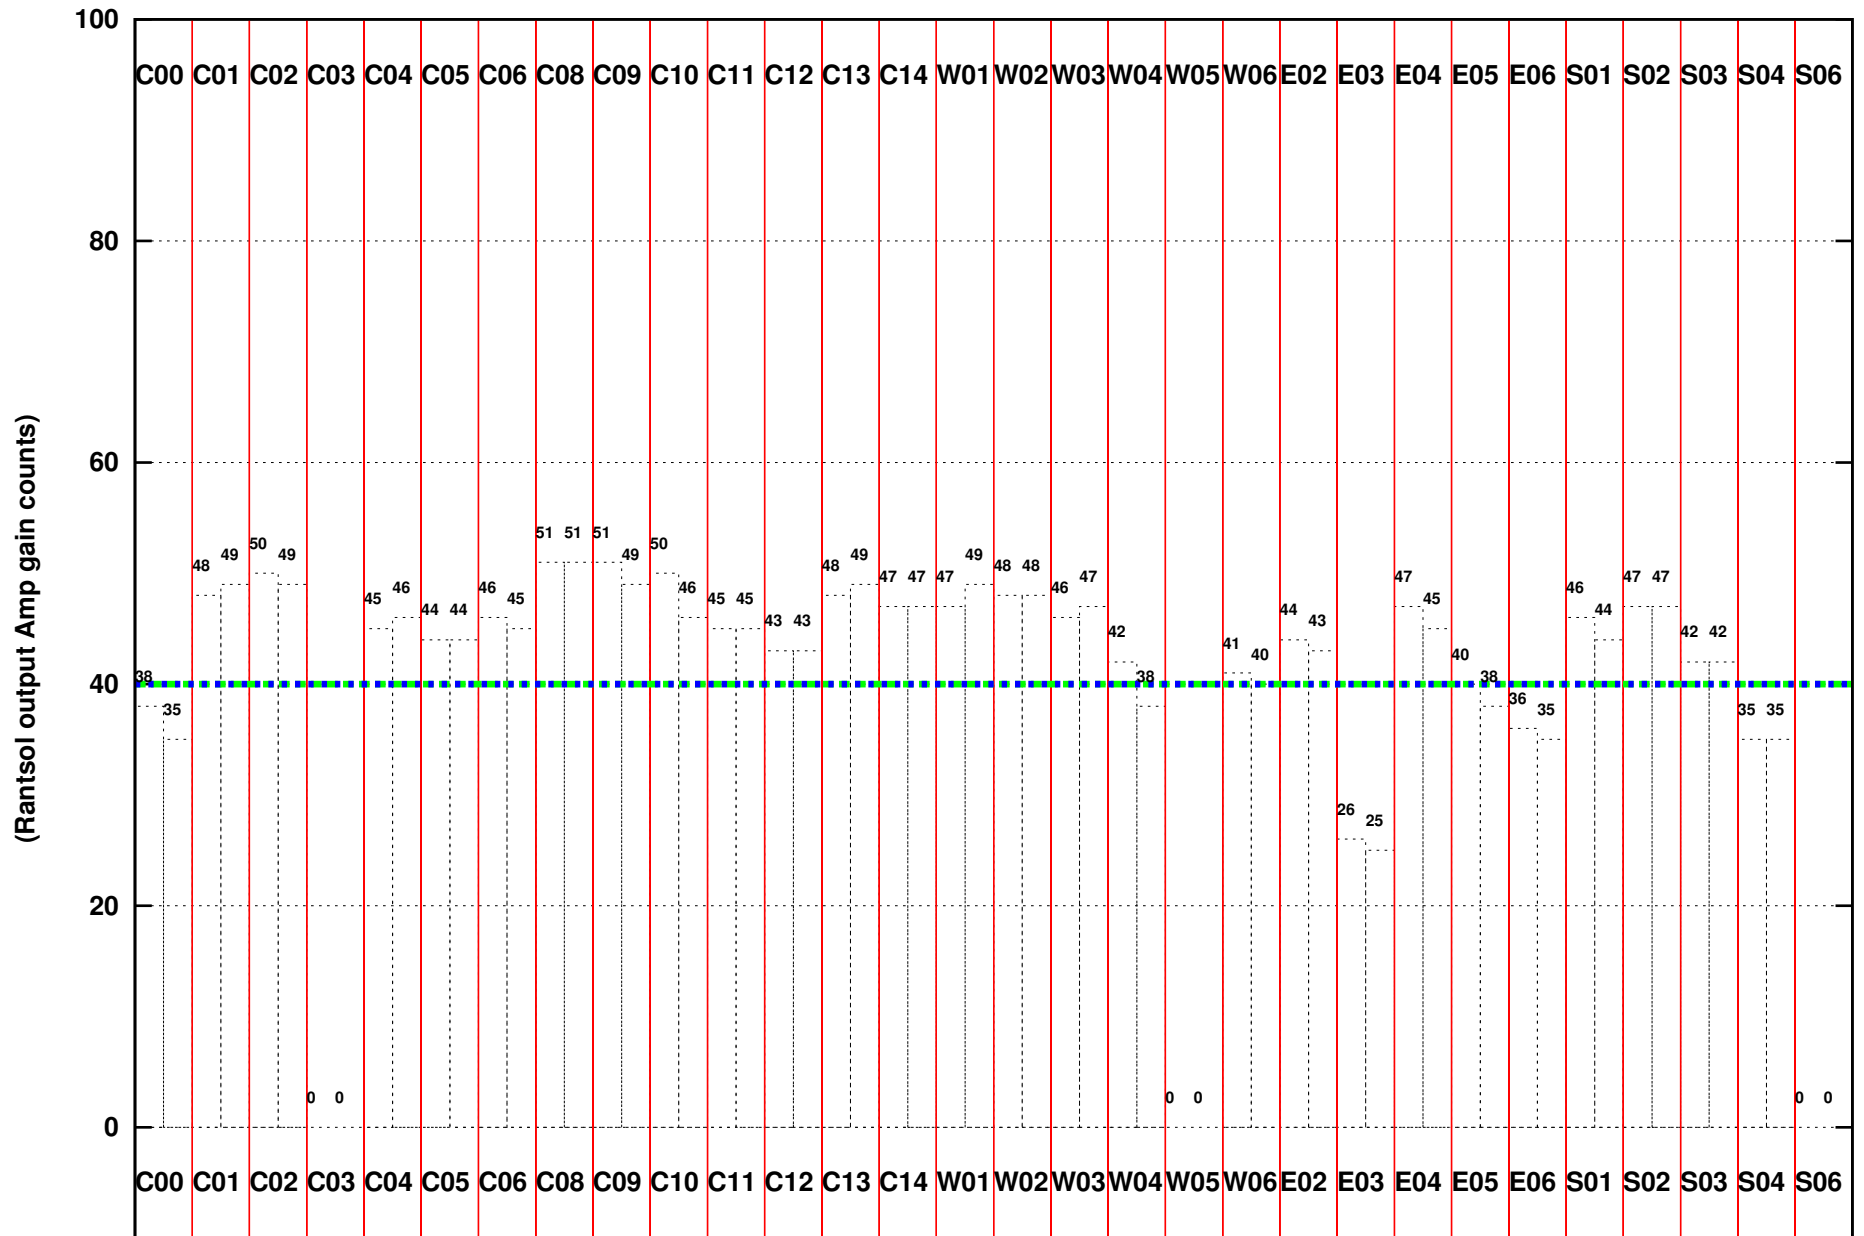

FRINGE STATUS (Rf:306.000,306.000 MHz., LO1:255.000,255.000 MHz., LO4/5:149.000,156.000 MHz.)

(File:/gsbifrdta/21aug/26_024_21aug2014.lta, scan:0, chan:80, Src:3C48, Date:21Aug2014 23:43:04)