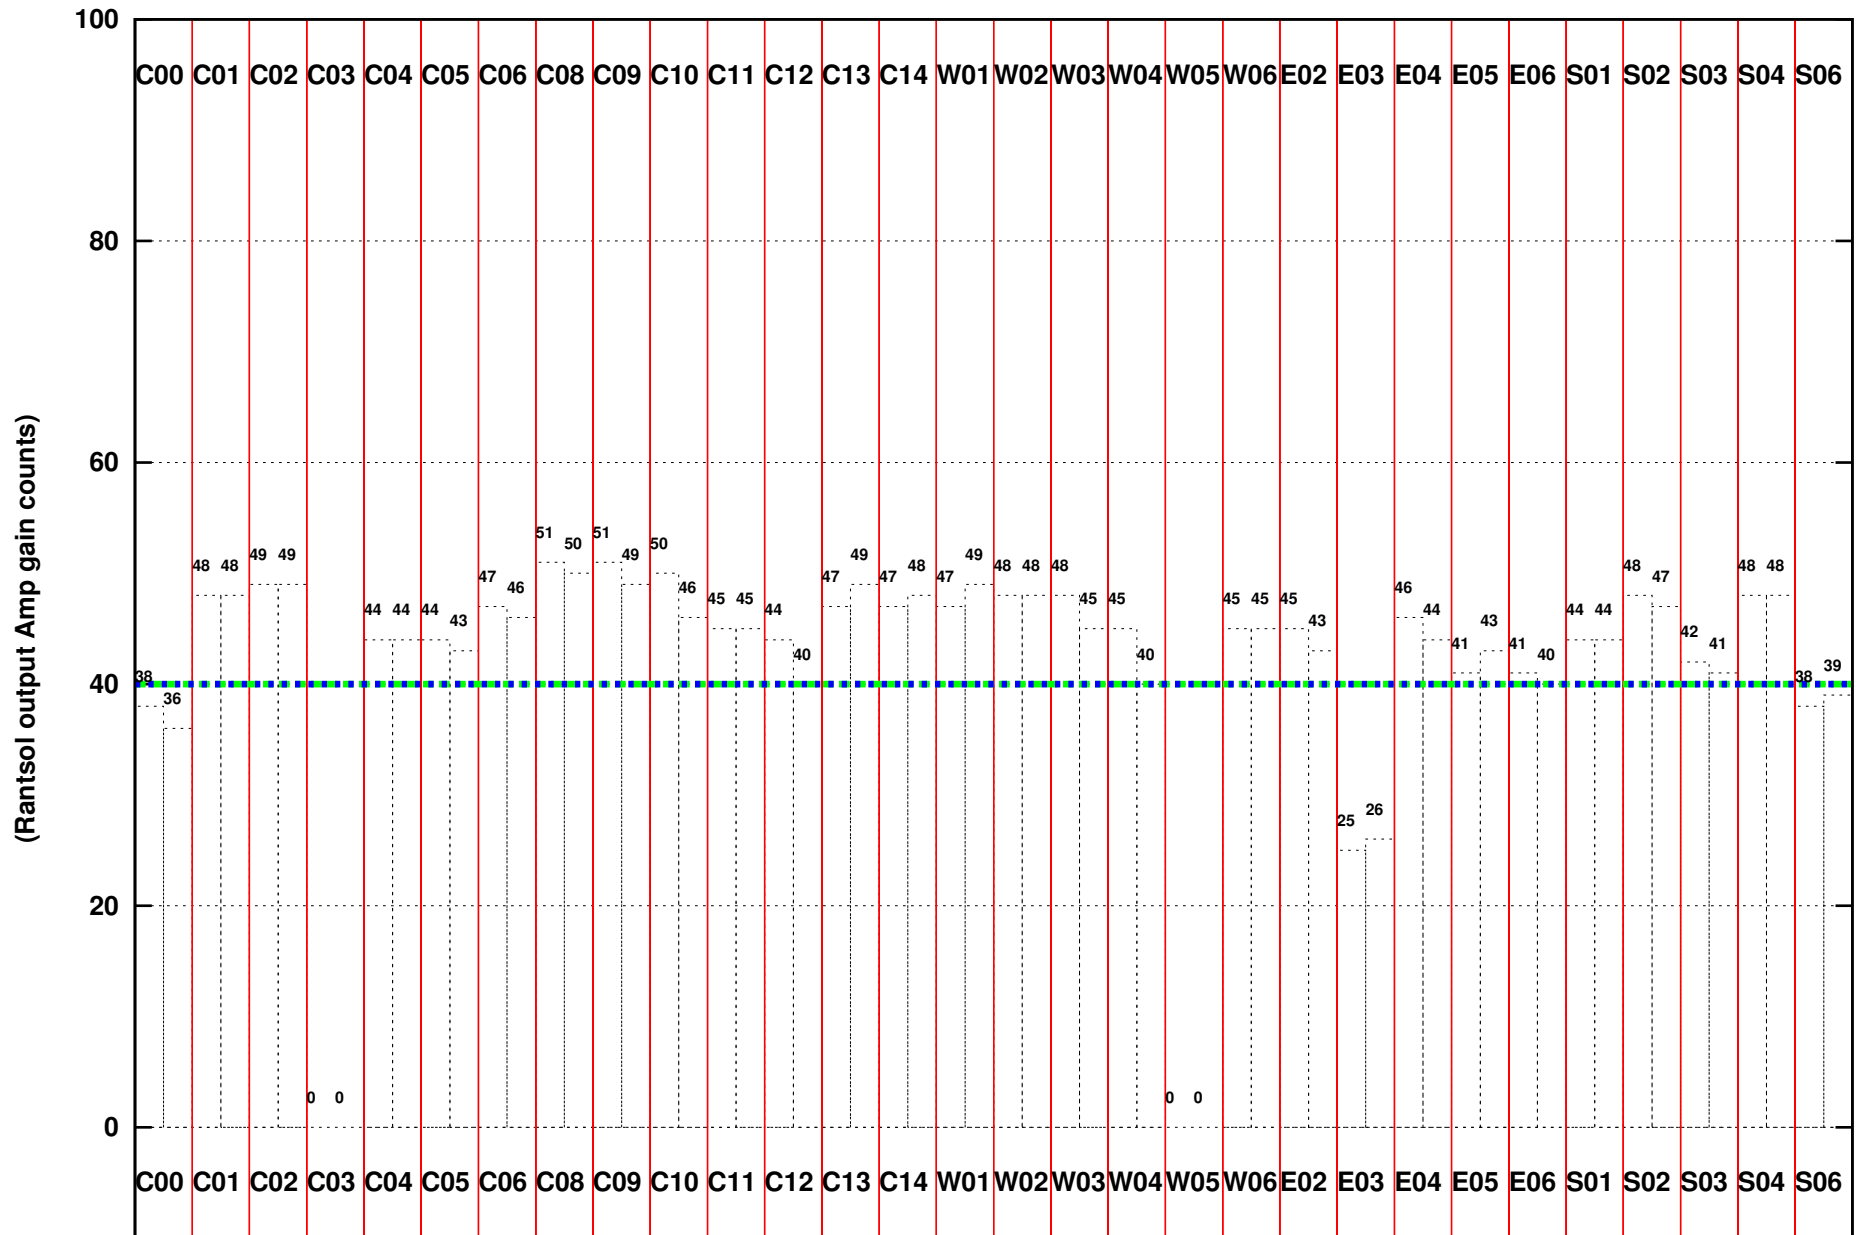

FRINGE STATUS (Rf:306.000,306.000 MHz., LO1:255.000,255.000 MHz., LO4/5:149.000,156.000 MHz.)

(File:/gsbifrddata/23aug/26_024_23aug2014_A_8s.lta, scan:0, chan:80, Src:3C48, Date:23Aug2014 00:04:25)