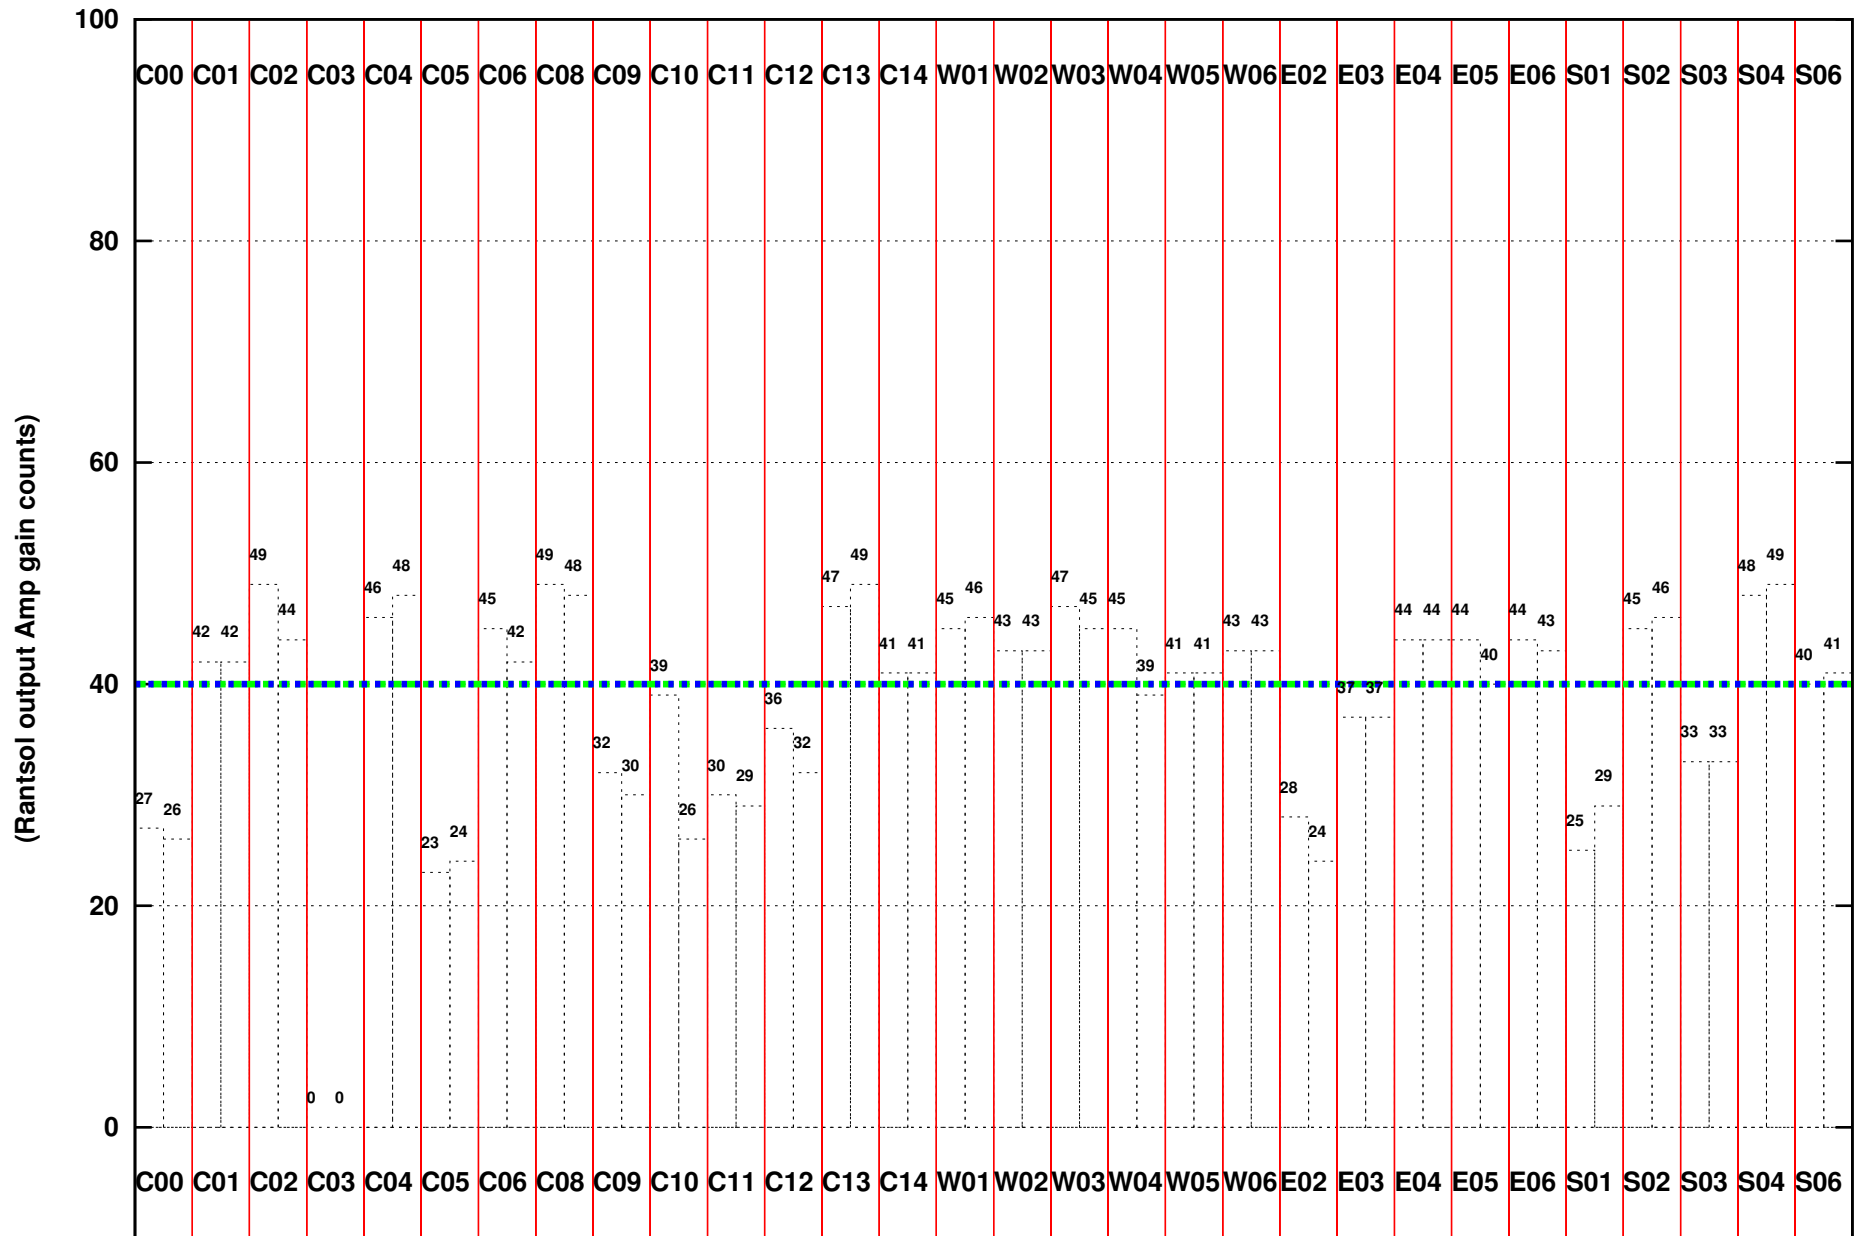

FRINGE STATUS (Rf:306.000,306.000 MHz., LO1:255.000,255.000 MHz., LO4/5:149.000,156.000 MHz.)

(File:/gsbifrdta/26aug/26_024_26aug2014.lta, scan:0, chan:80, Src:3C48, Date:26Aug2014 00:05:59)