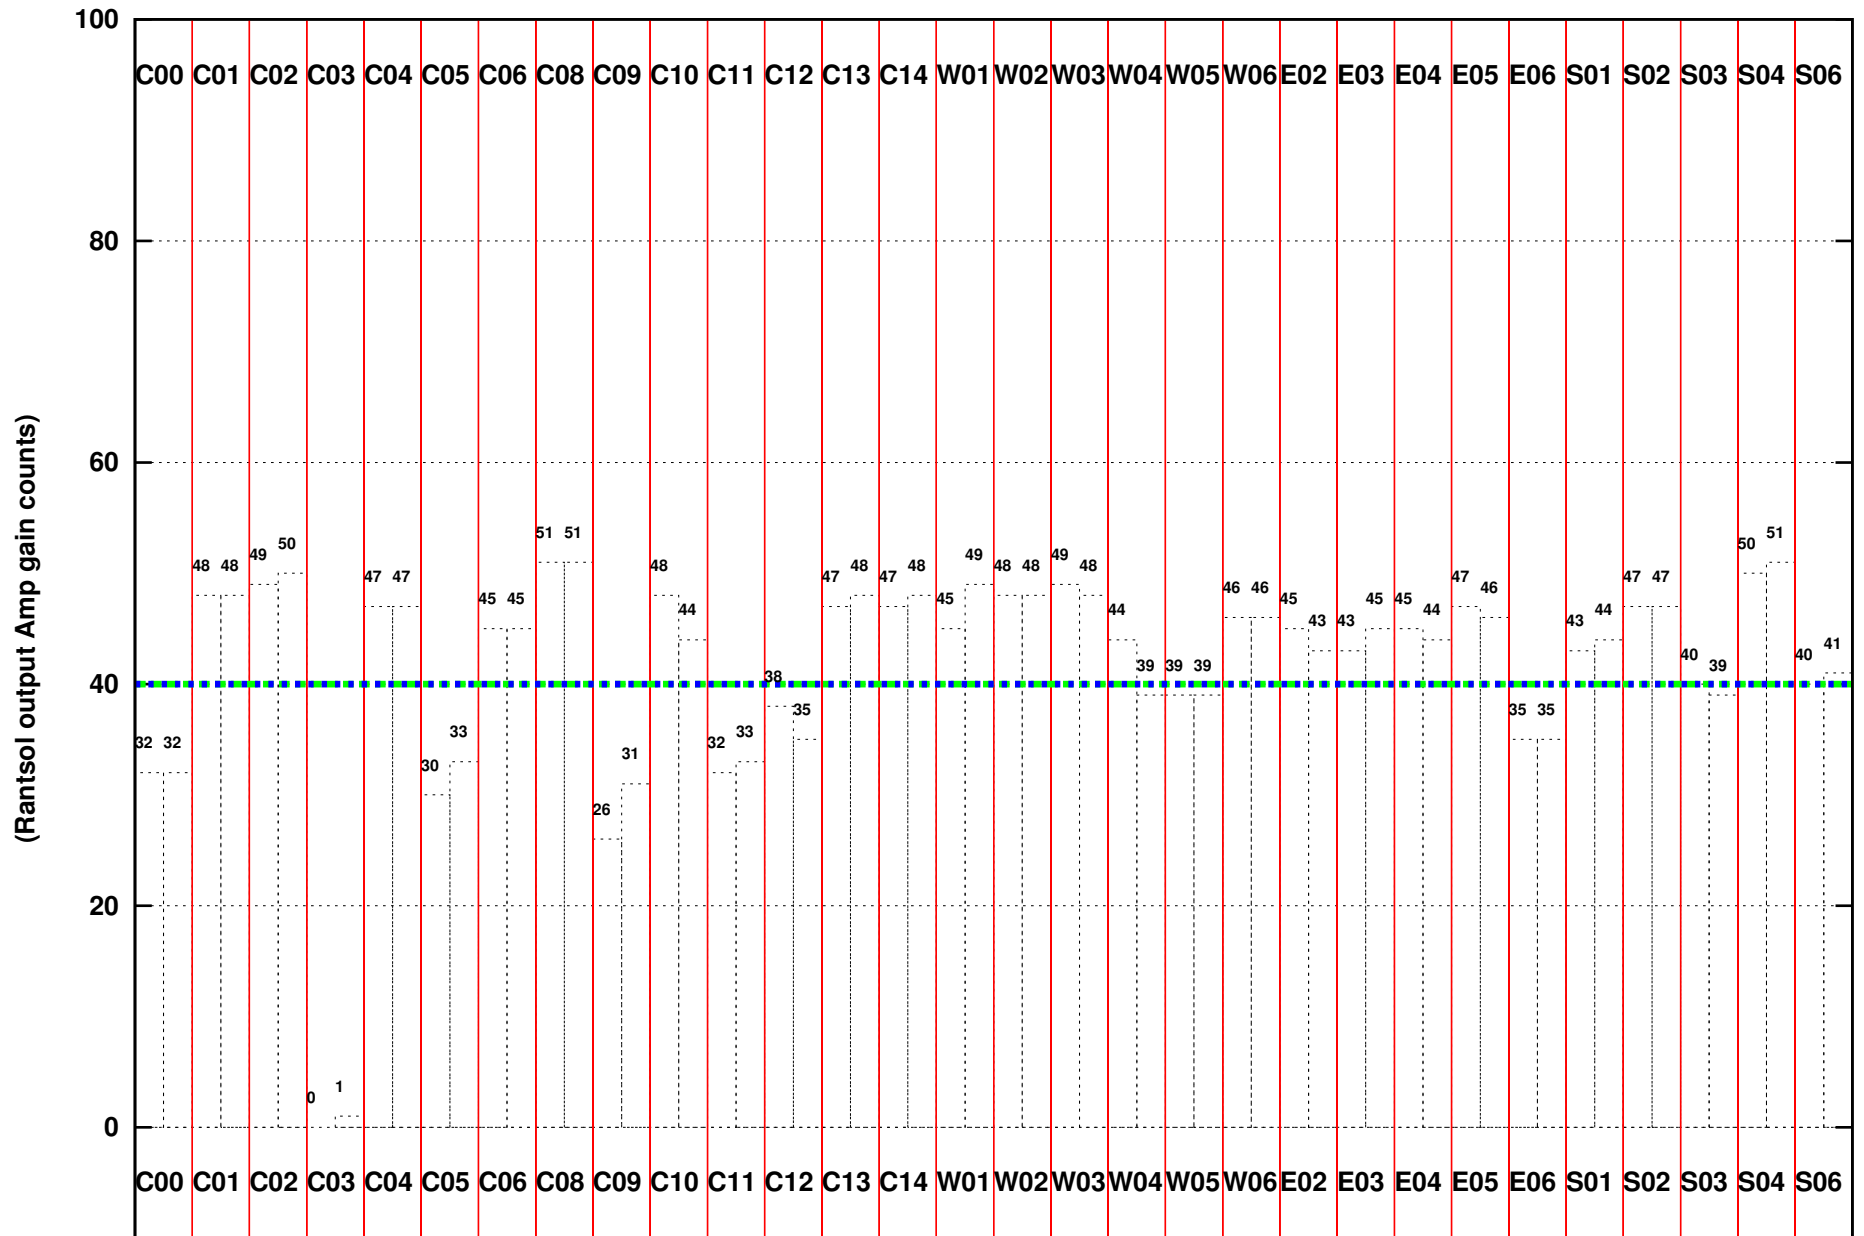

FRINGE STATUS (Rf:306.000,306.000 MHz., LO1:255.000,255.000 MHz., LO4/5:149.000,156.000 MHz.)

(File:/gsbifrddata1/27aug/26_024_27aug2014.lta, scan:0, chan:80, Src:3C48, Date:27Aug2014 02:07:07)