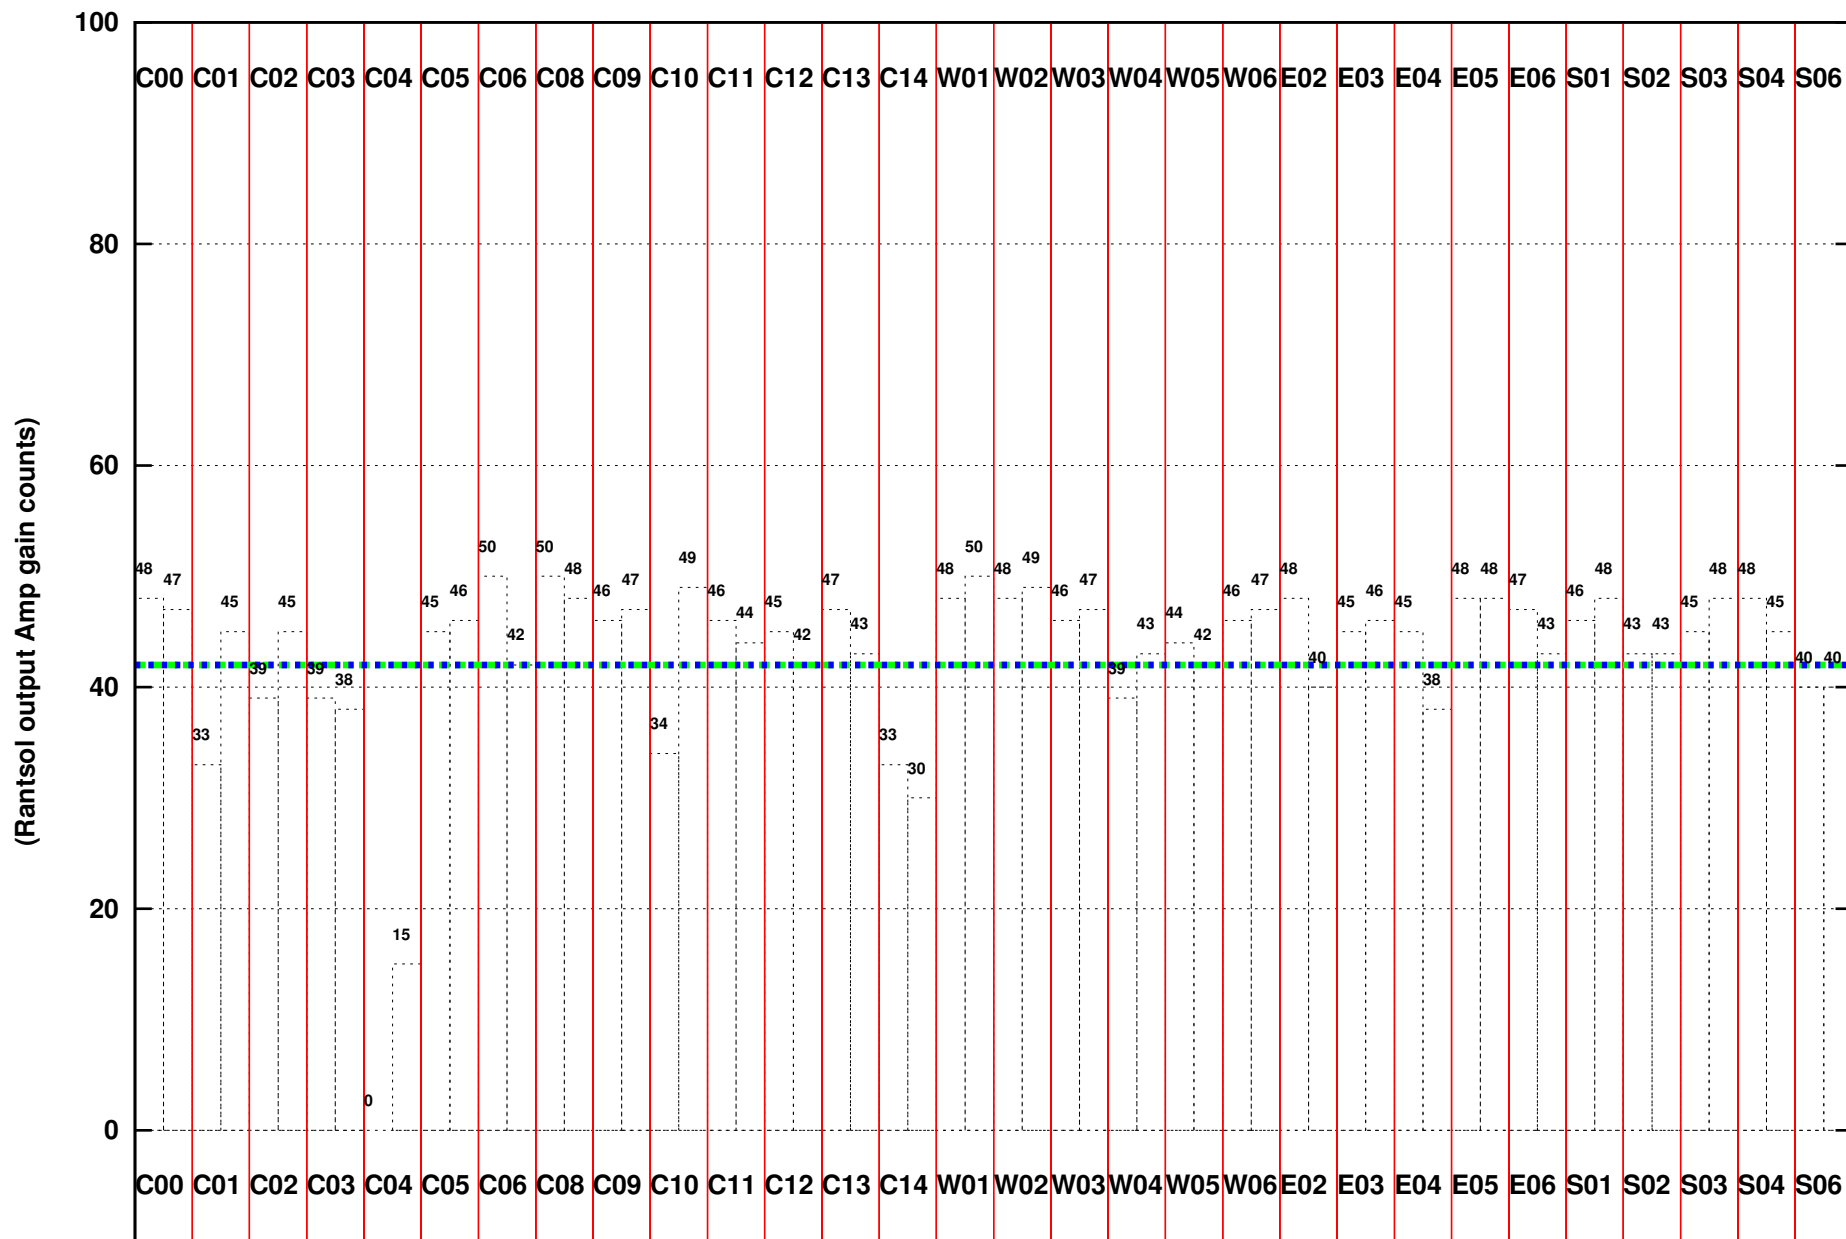

FRINGE STATUS (Rf:1384.217,1384.217 MHz., LO1:1315.000,1315.000 MHz., LO4/5:130.783,174.217 MHz.)

( File:/gsbifrddata/29aug/26\_029\_29aug2014.lta, scan:0, chan:80, Src:3C147, Date:29Aug2014 09:20:20)