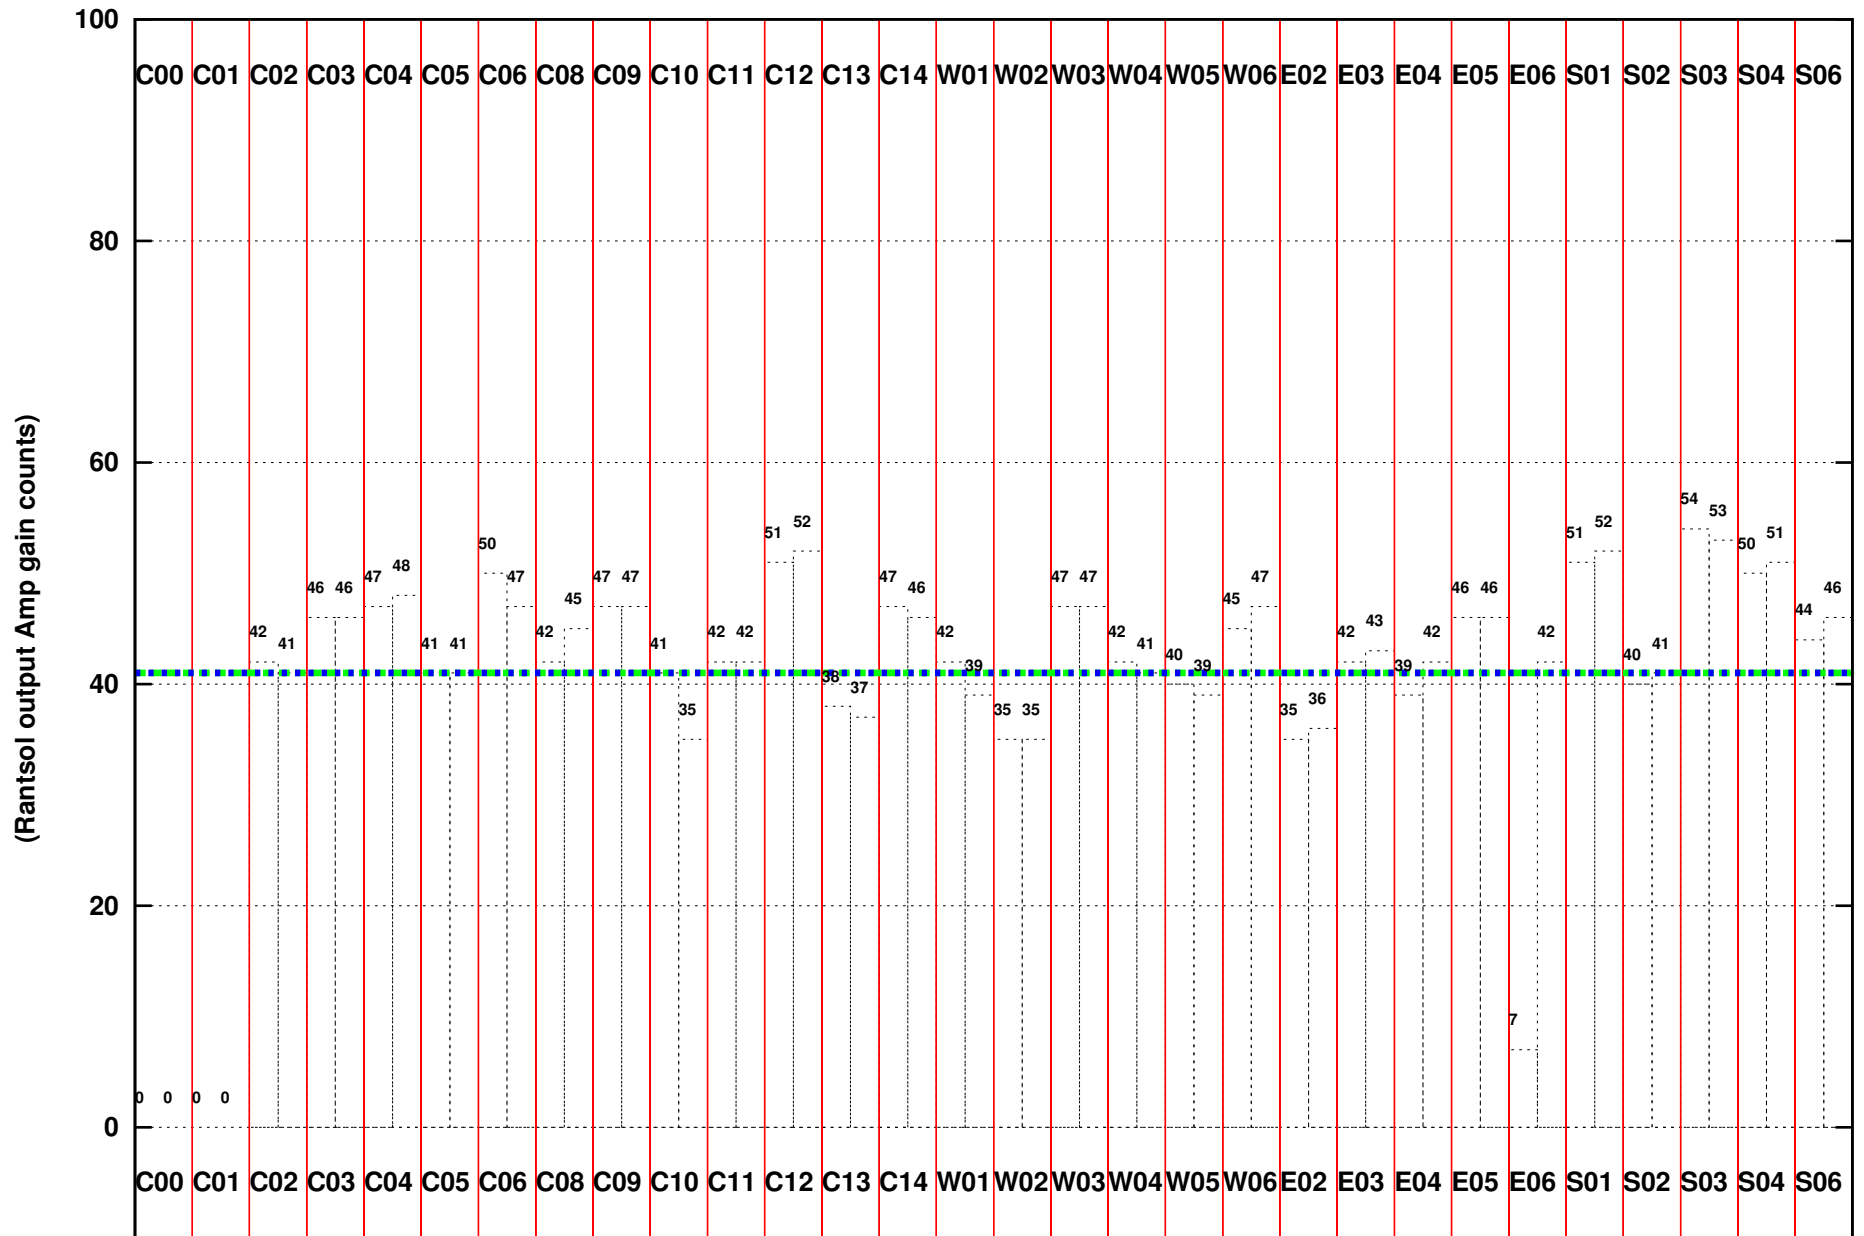

FRINGE STATUS (Rf:591.000,591.000 MHz., LO1:540.000,540.000 MHz., LO4/5:149.000,156.000 MHz.)

( File:/gsbifrddata/30aug/26\_011\_30aug2014.lta, scan:0, chan:80, Src:3C48, Date:30Aug2014 00:00:39)