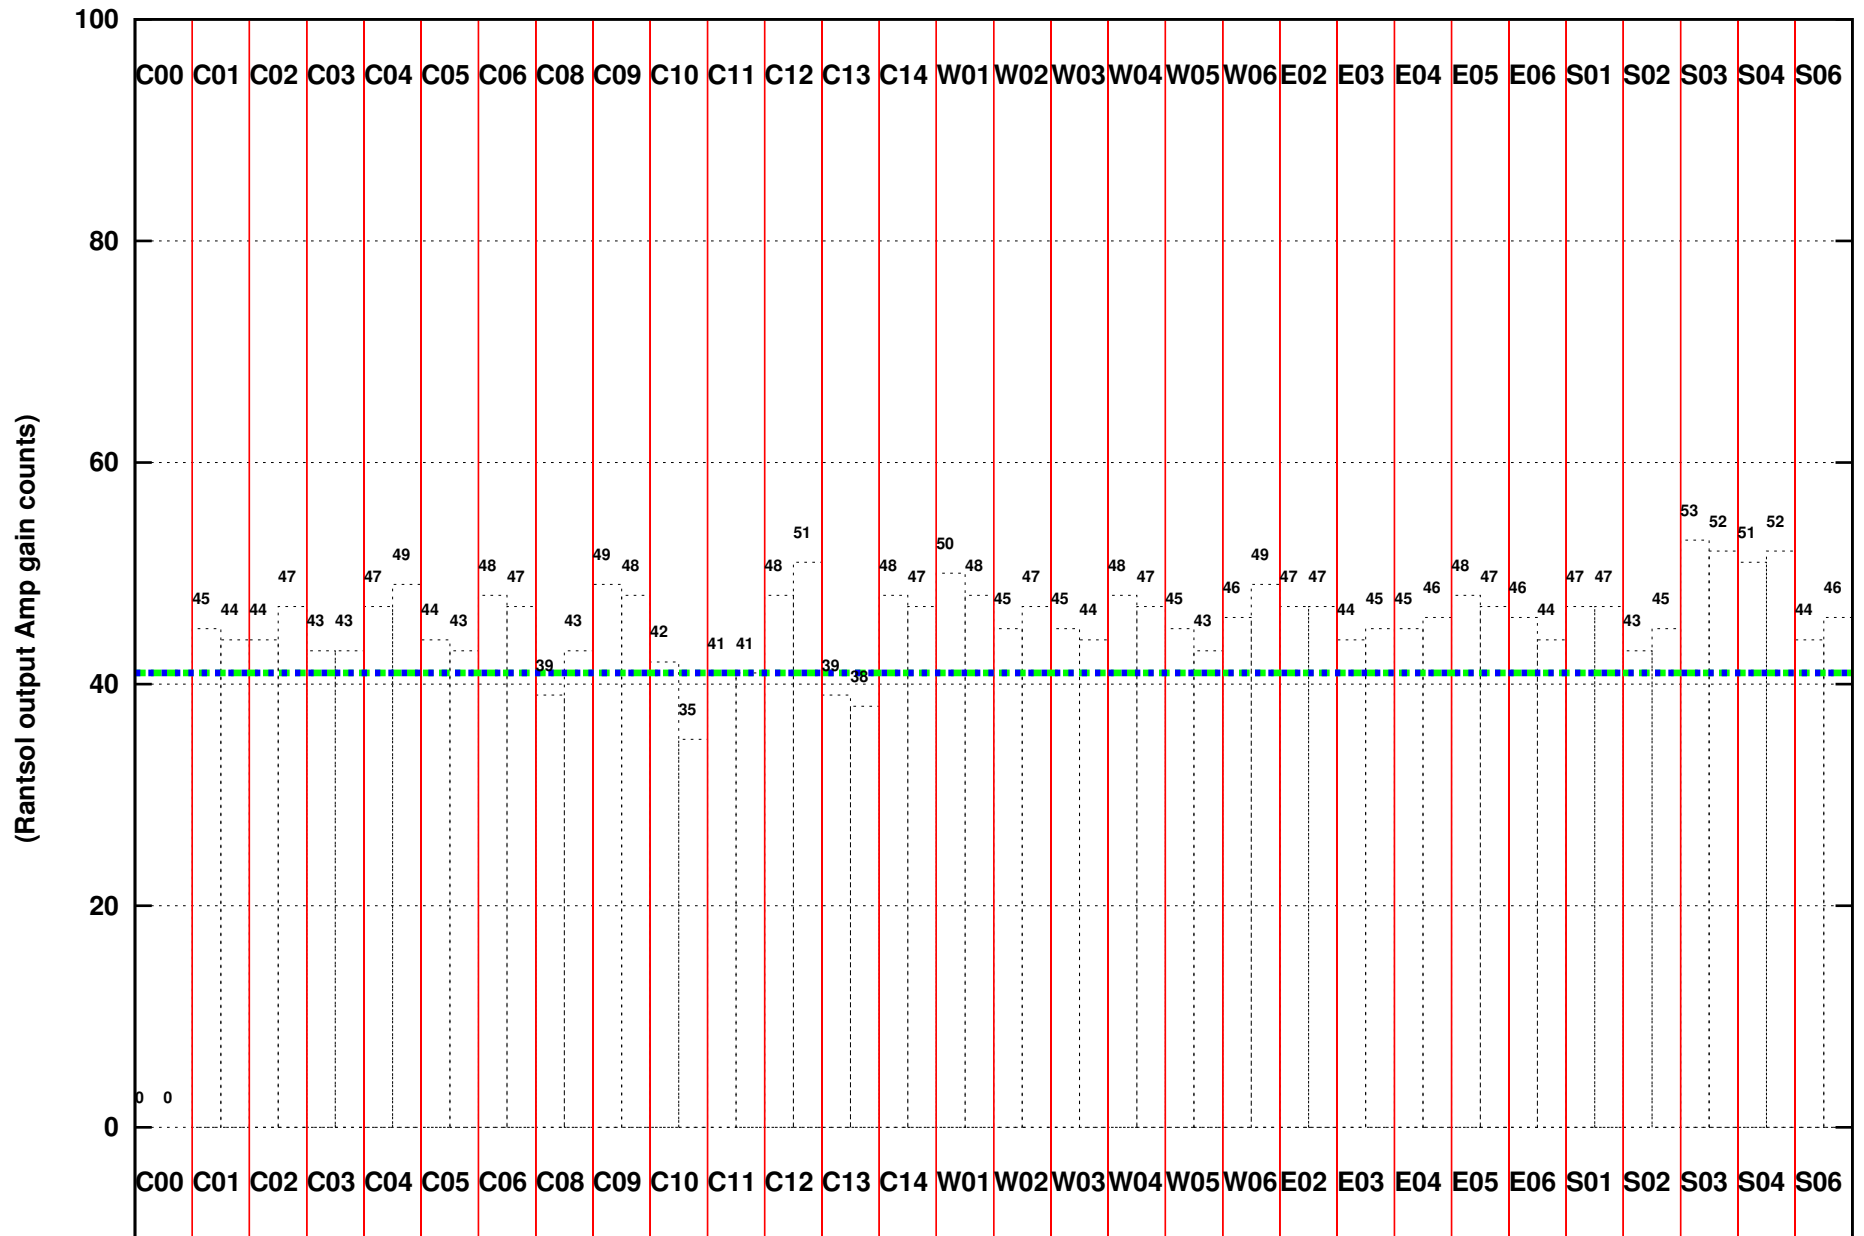

FRINGE STATUS (Rf:591.000,591.000 MHz., LO1:540.000,540.000 MHz., LO4/5:149.000,156.000 MHz.)

(File:/gsbifdata/31aug/26_011_31aug2014.lta, scan:0, chan:80, Src:3C48, Date:31Aug2014 00:06:55)