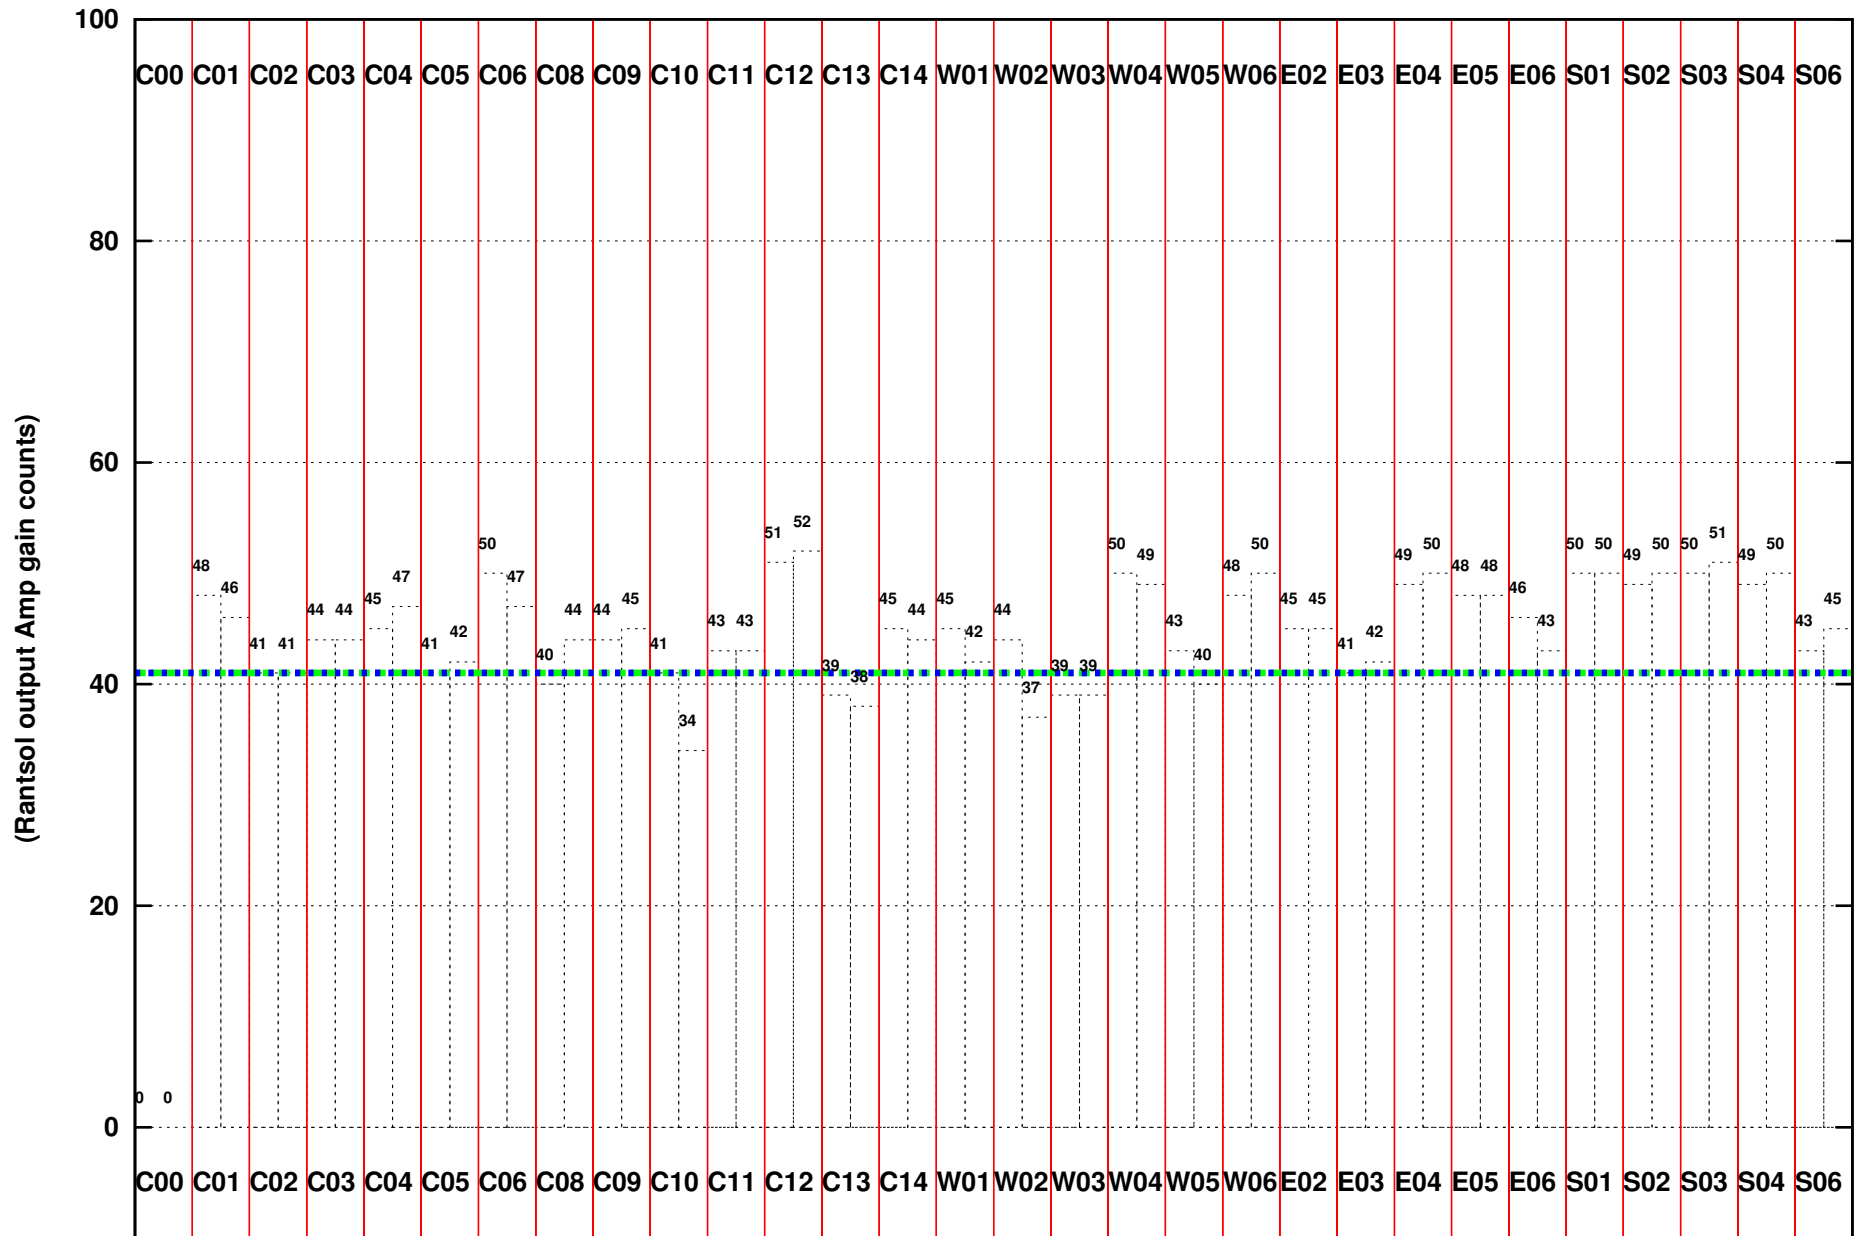

FRINGE STATUS (Rf:591.000,591.000 MHz., LO1:540.000,540.000 MHz., LO4/5:149.000,156.000 MHz.)

(File:/gsbifrddata/31aug/26_025_31aug2014.lta, scan:0, chan:80, Src:3C147, Date:31Aug2014 04:13:21)