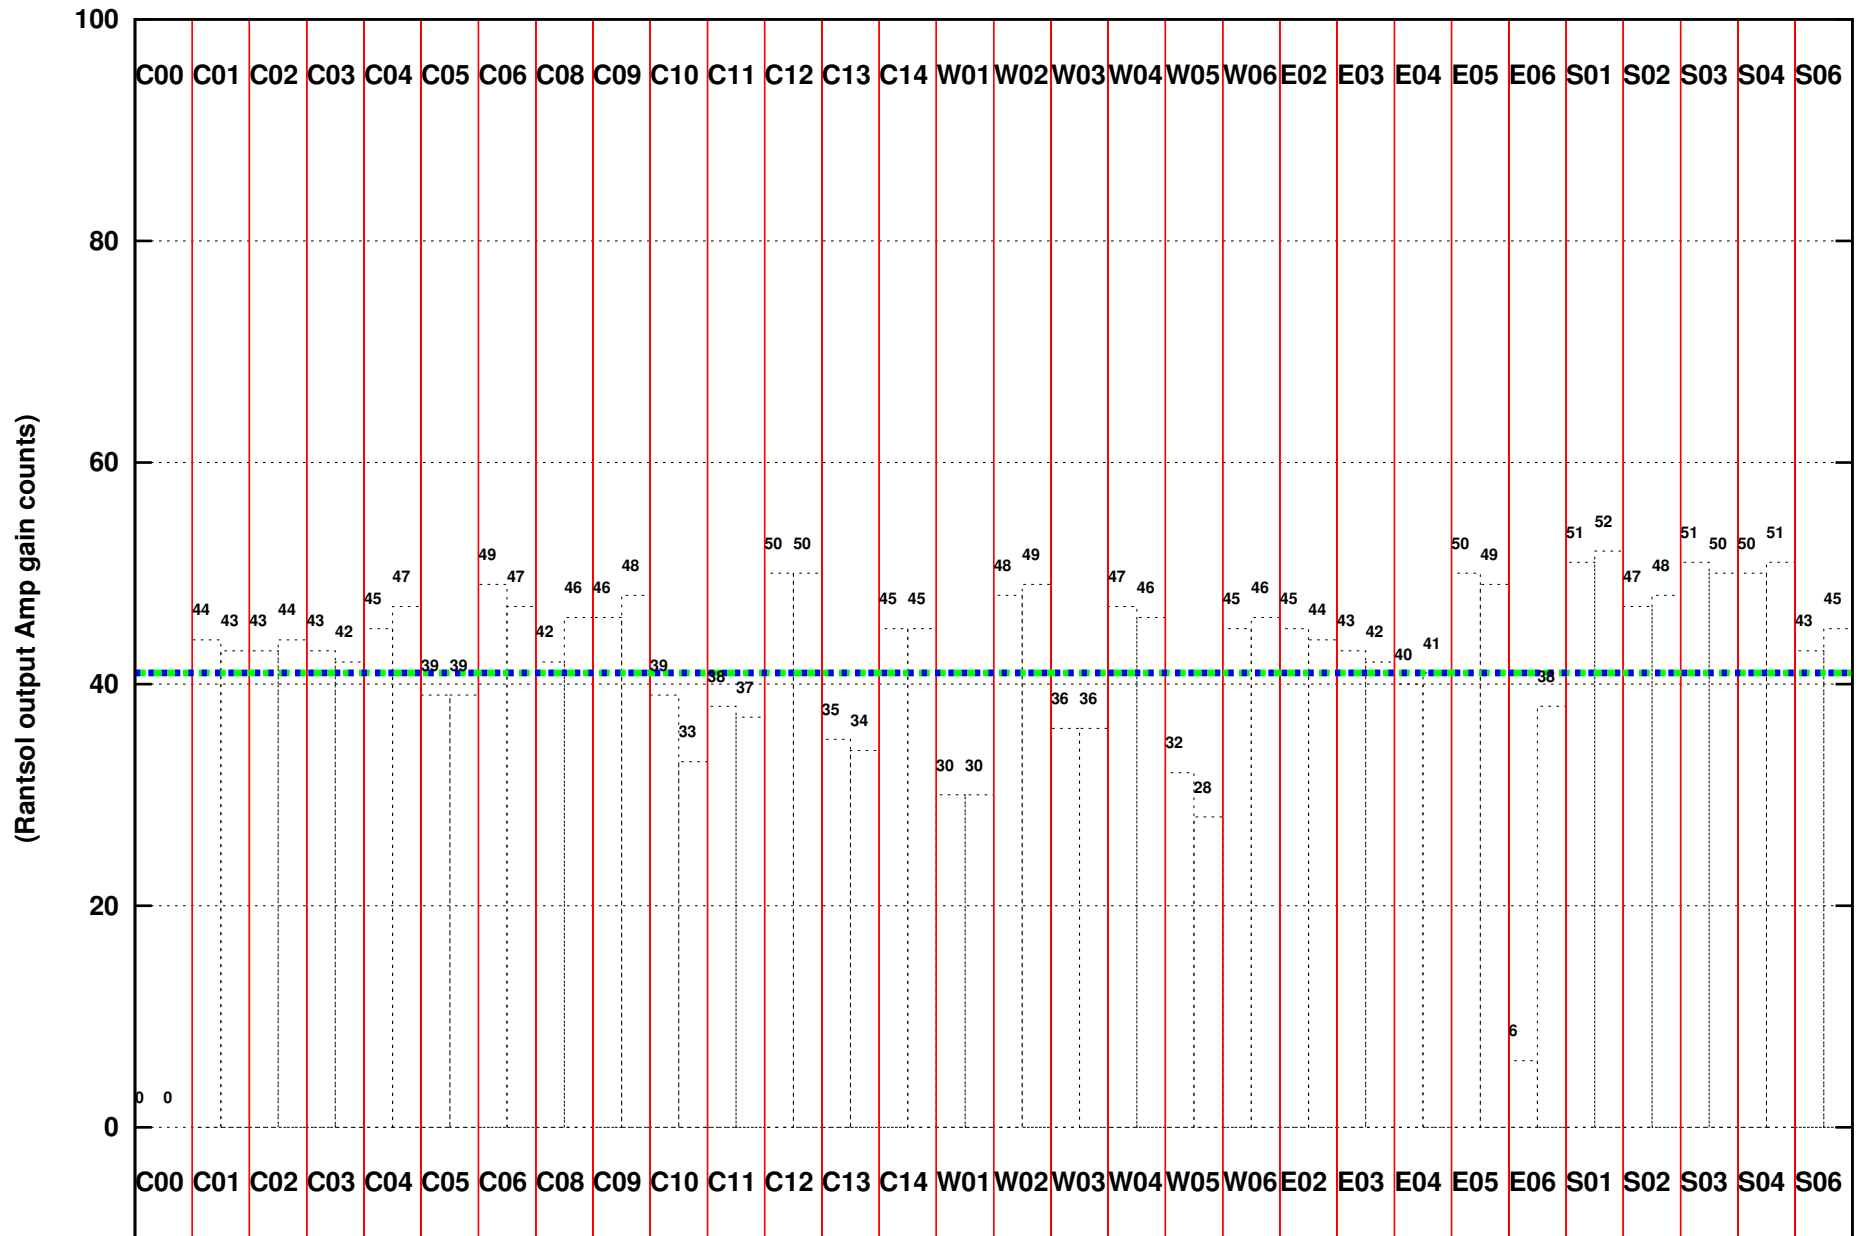

FRINGE STATUS (Rf:591.000,591.000 MHz., LO1:540.000,540.000 MHz., LO4/5:149.000,156.000 MHz.)

(File:/gsbifdata/31aug/26_008_31aug2014.lta, scan:0, chan:80, Src:3C48, Date:31Aug2014 22:15:29)