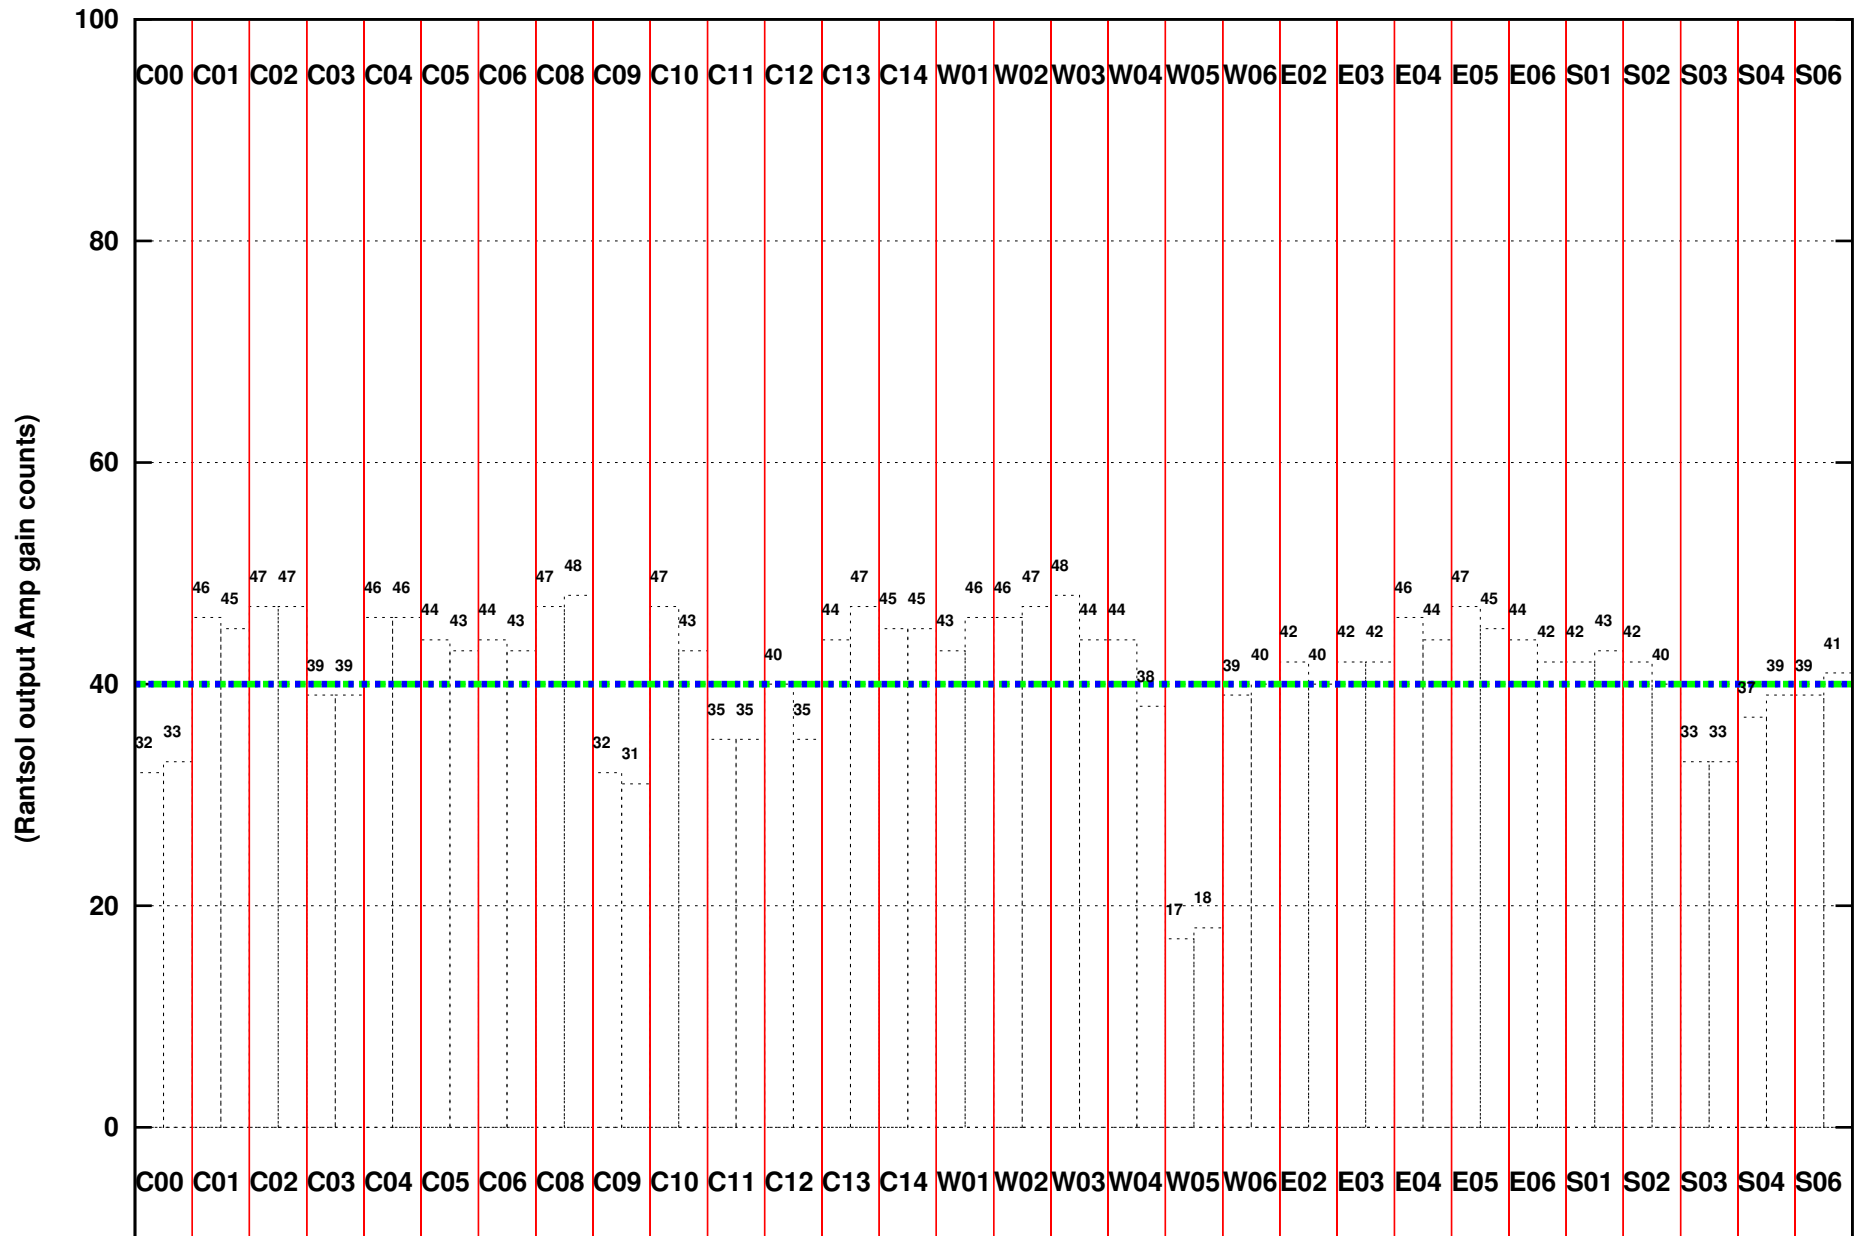

FRINGE STATUS (Rf:306.000,306.000 MHz., LO1:255.000,255.000 MHz., LO4/5:149.000,156.000 MHz.)

( File:/gsbifrddata/02sep/26\_025\_02sep2014.lta, scan:0, chan:80, Src:3C48, Date:02Sep2014 01:47:42)