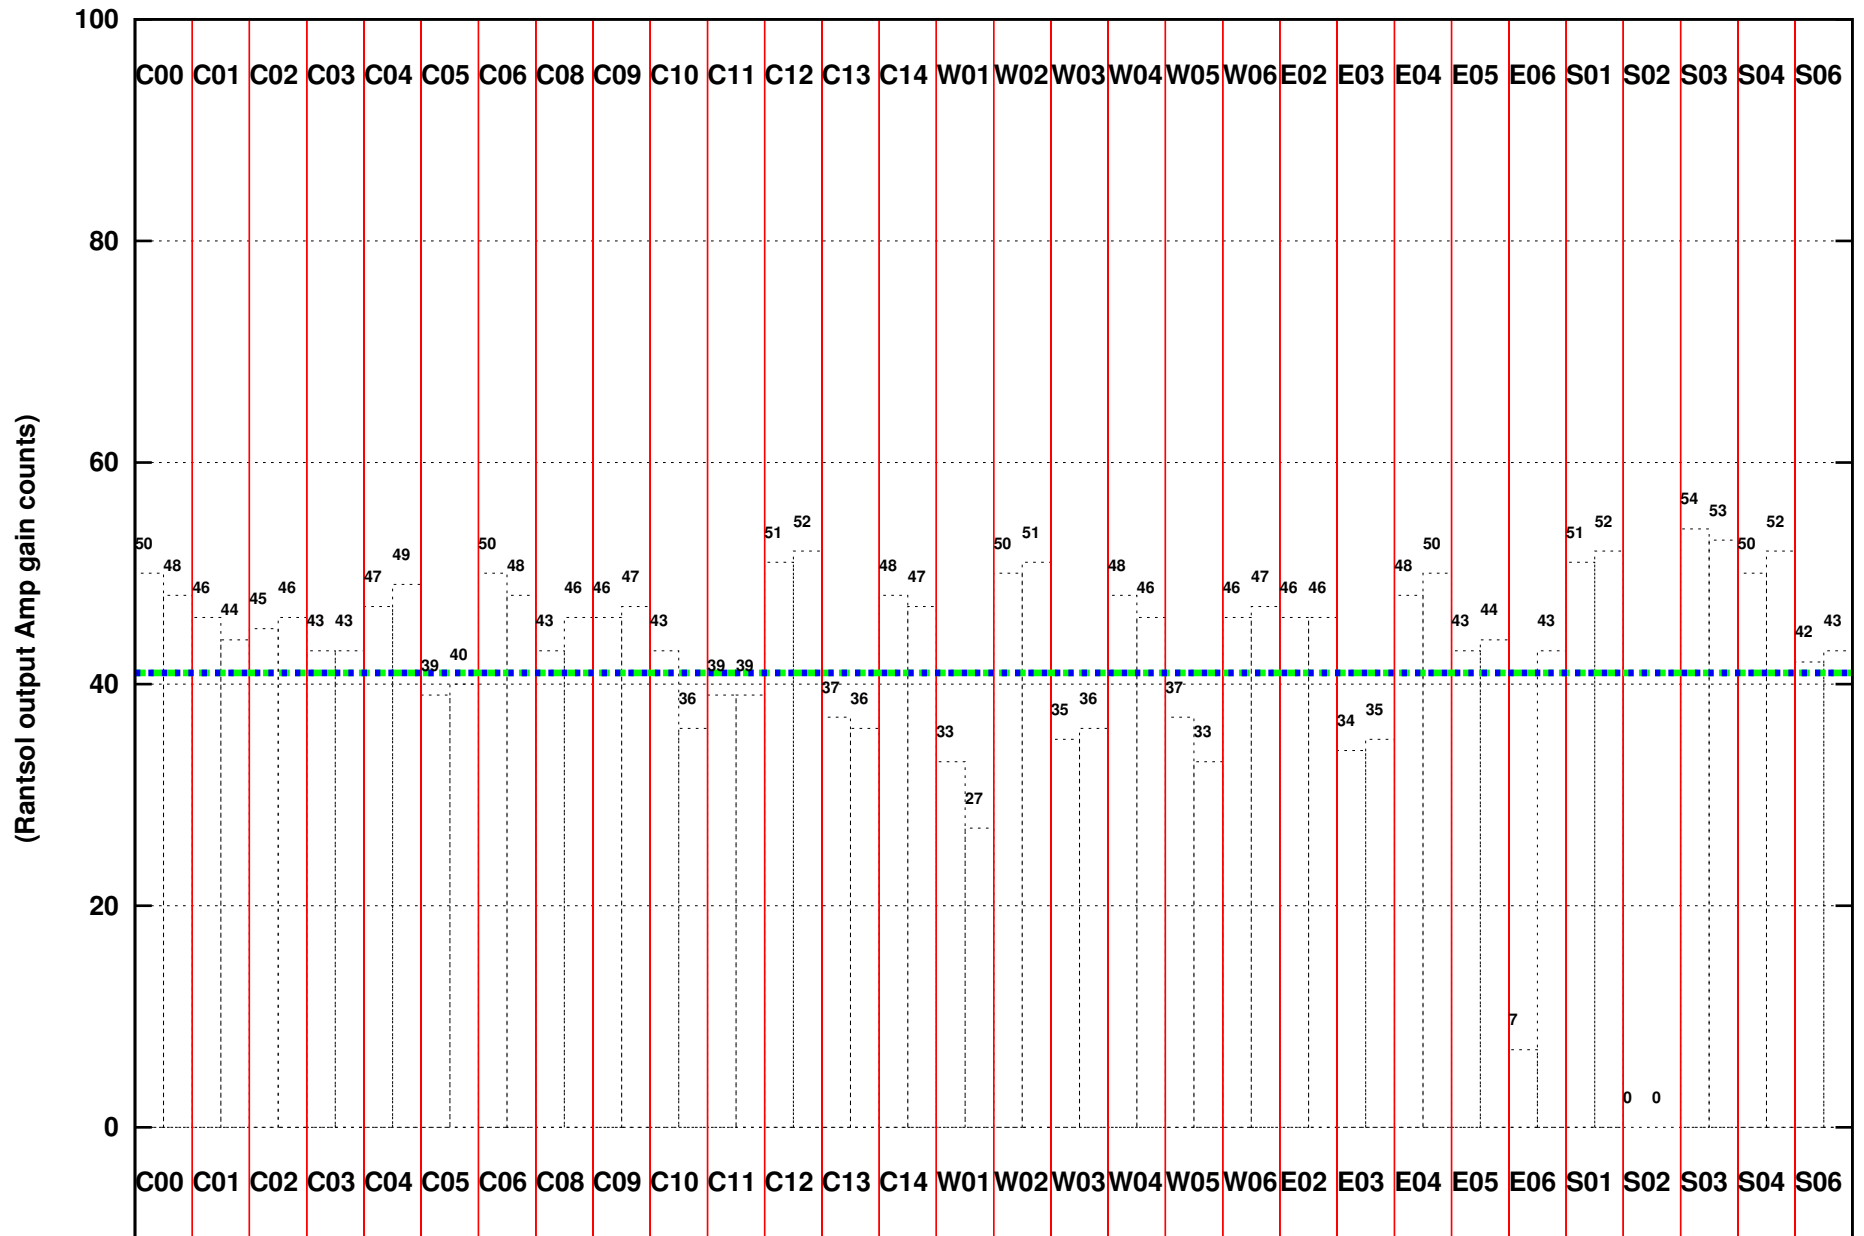

FRINGE STATUS (Rf:591.000,591.000 MHz., LO1:540.000,540.000 MHz., LO4/5:149.000,156.000 MHz.)

(File:/gsbifdata/02sep/26_025_02sep2014_610.lta, scan:0, chan:80, Src:3C147, Date:02Sep2014 06:06:18)