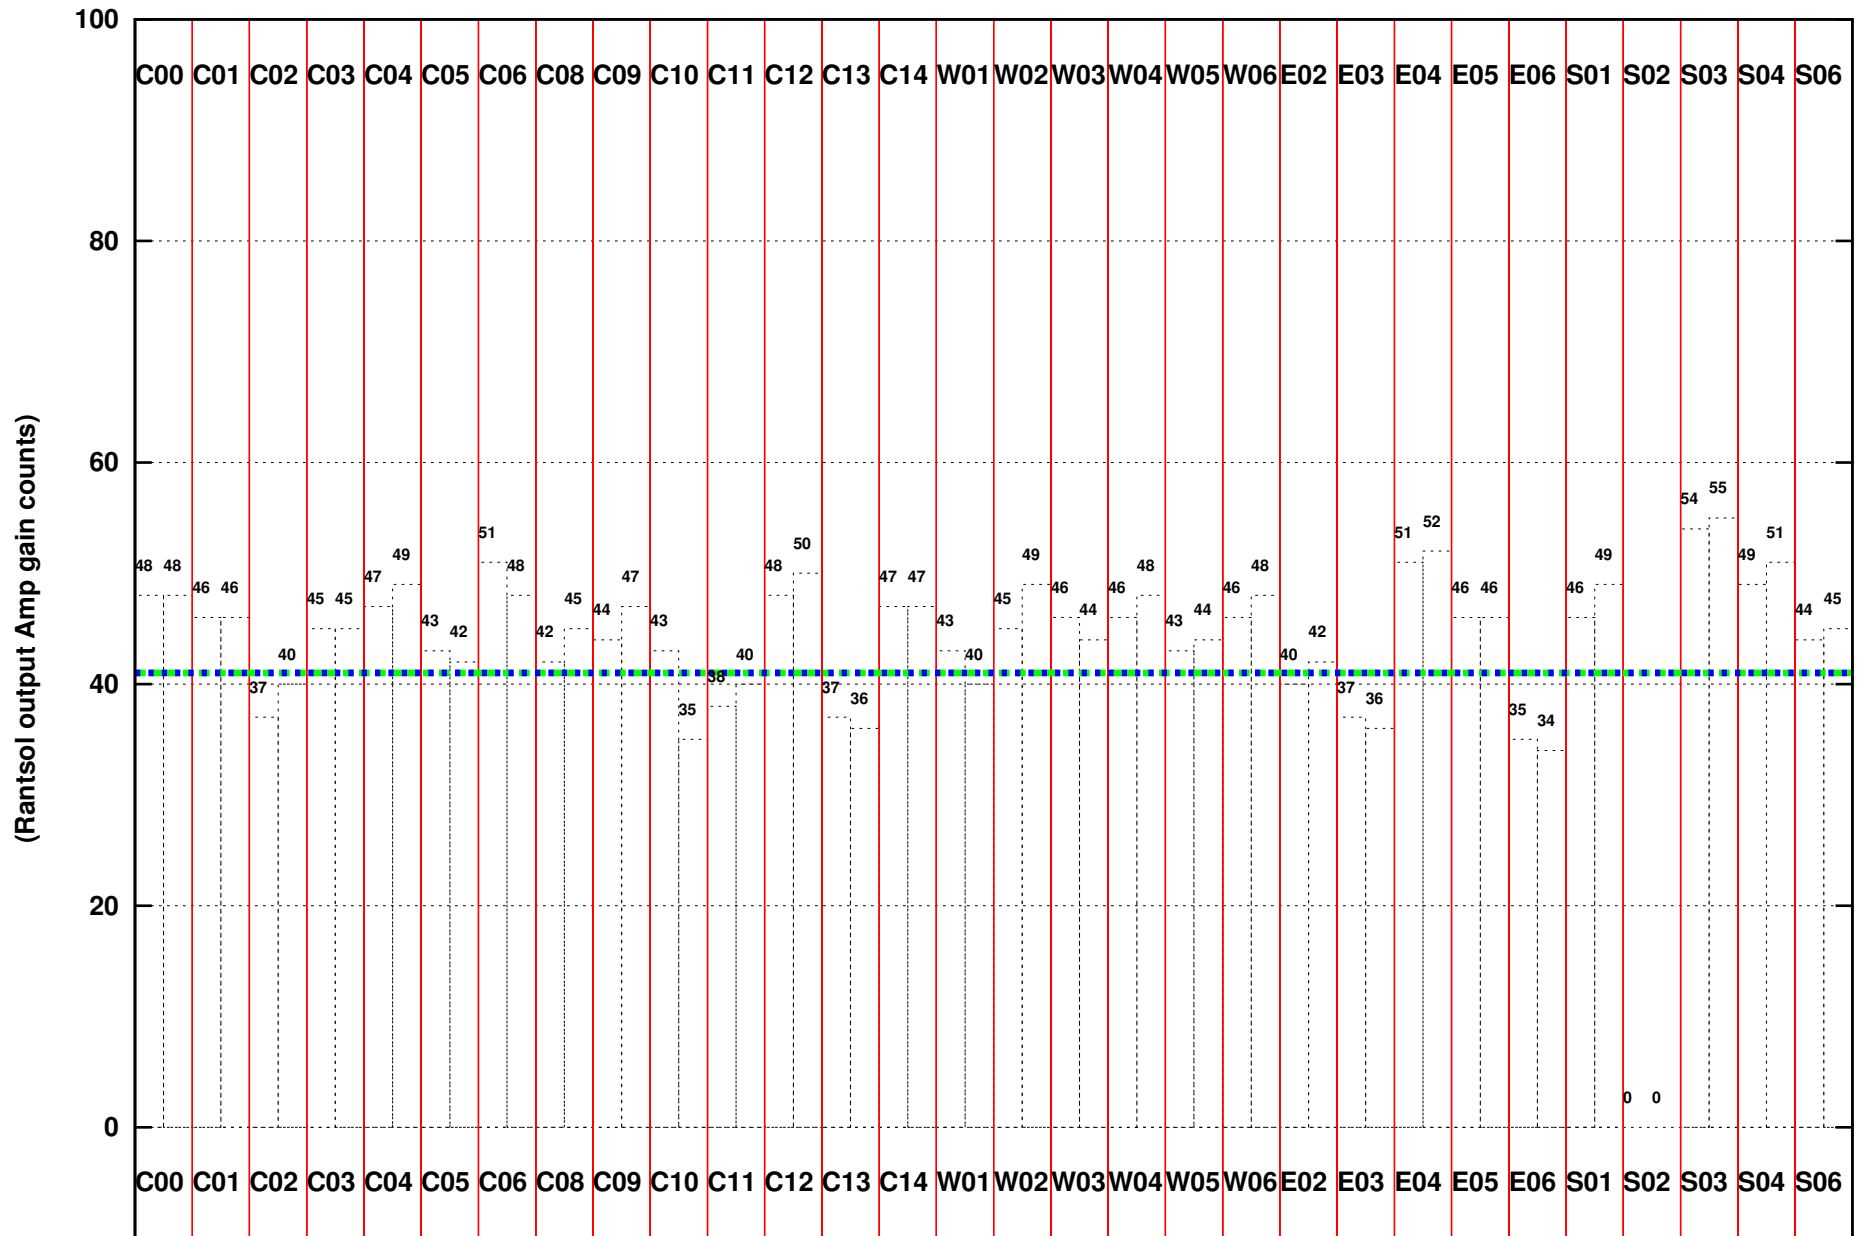

FRINGE STATUS (Rf:591.000,591.000 MHz., LO1:540.000,540.000 MHz., LO4/5:149.000,156.000 MHz.)

(File:/gsbifrddata/03sep/26_012_03sep2014.lta, scan:0, chan:80, Src:3C48, Date:03Sep2014 00:13:40)