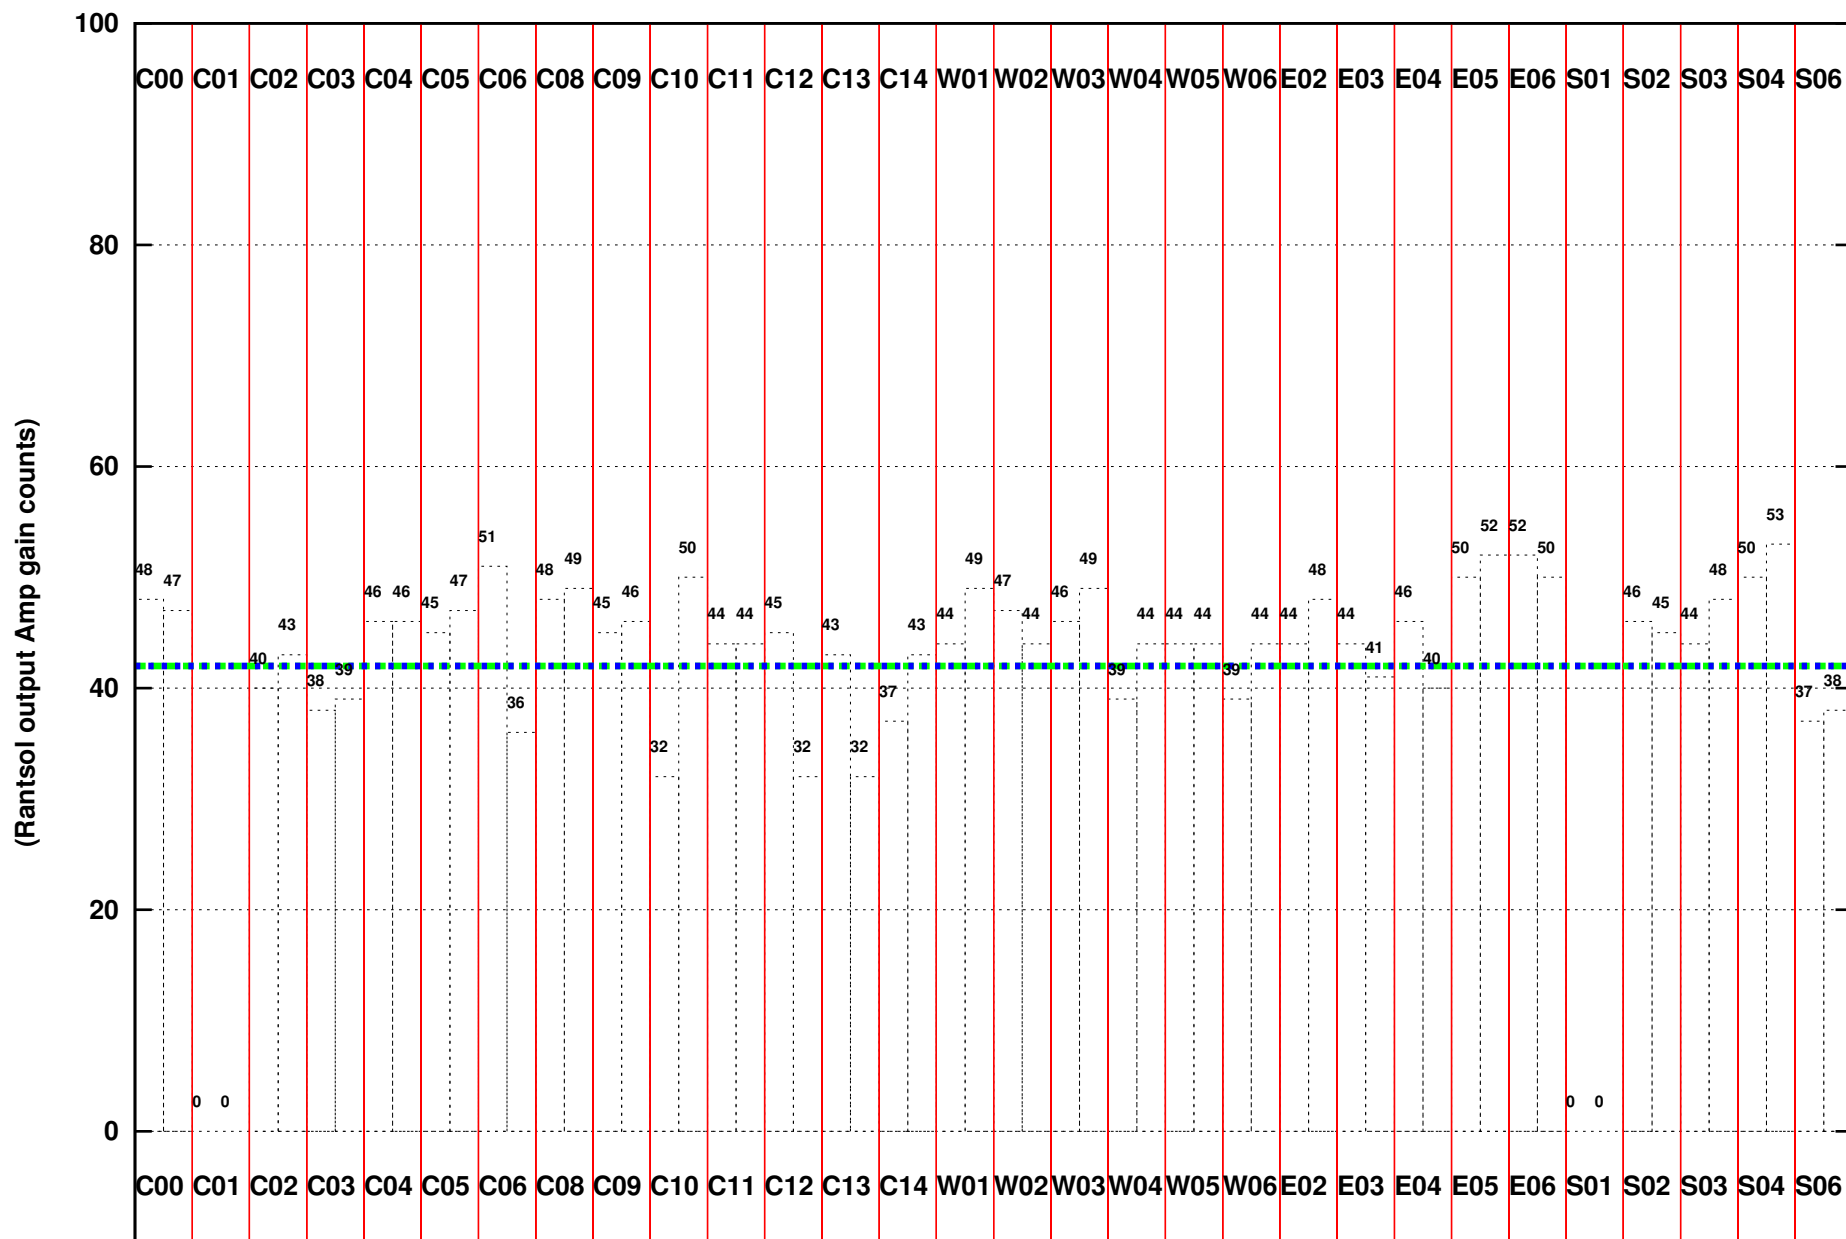

FRINGE STATUS (Rf:1418.333,1418.333 MHz., LO1:1345.000,1345.000 MHz., LO4/5:126.667,178.333 MHz.)

(File:/gsbifrddata1/05sep/26_012_05sep2014_2s.lta, scan:0, chan:80, Src:3C48, Date:05Sep2014 00:05:54)