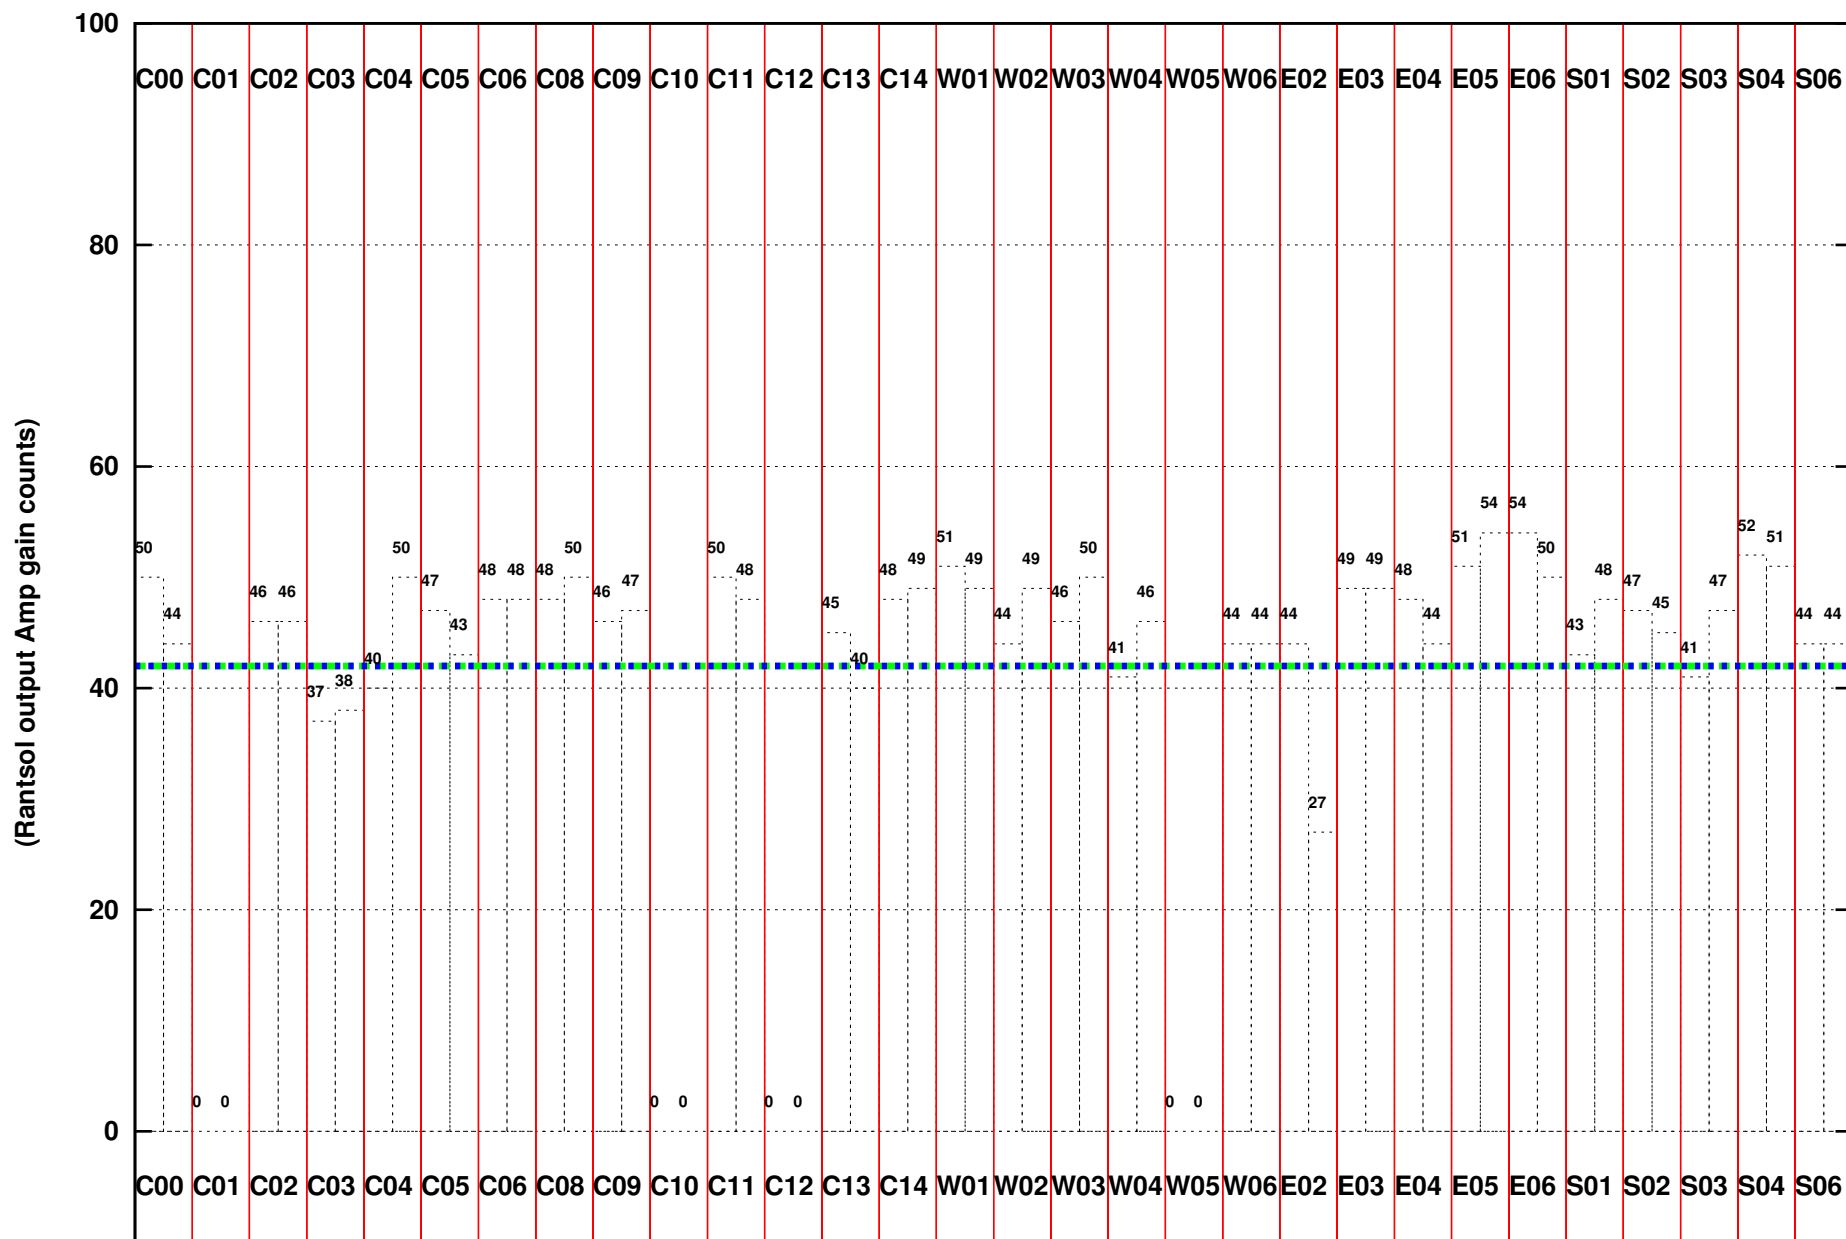

FRINGE STATUS (Rf:1313.407,1313.407 MHz., LO1:1245.000,1245.000 MHz., LO4/5:131.593,173.407 MHz.)

(File:/gsbifrddata/06sep/26_029_06sep2014.lta, scan:0, chan:80, Src:3C48, Date:06Sep2014 00:46:12)