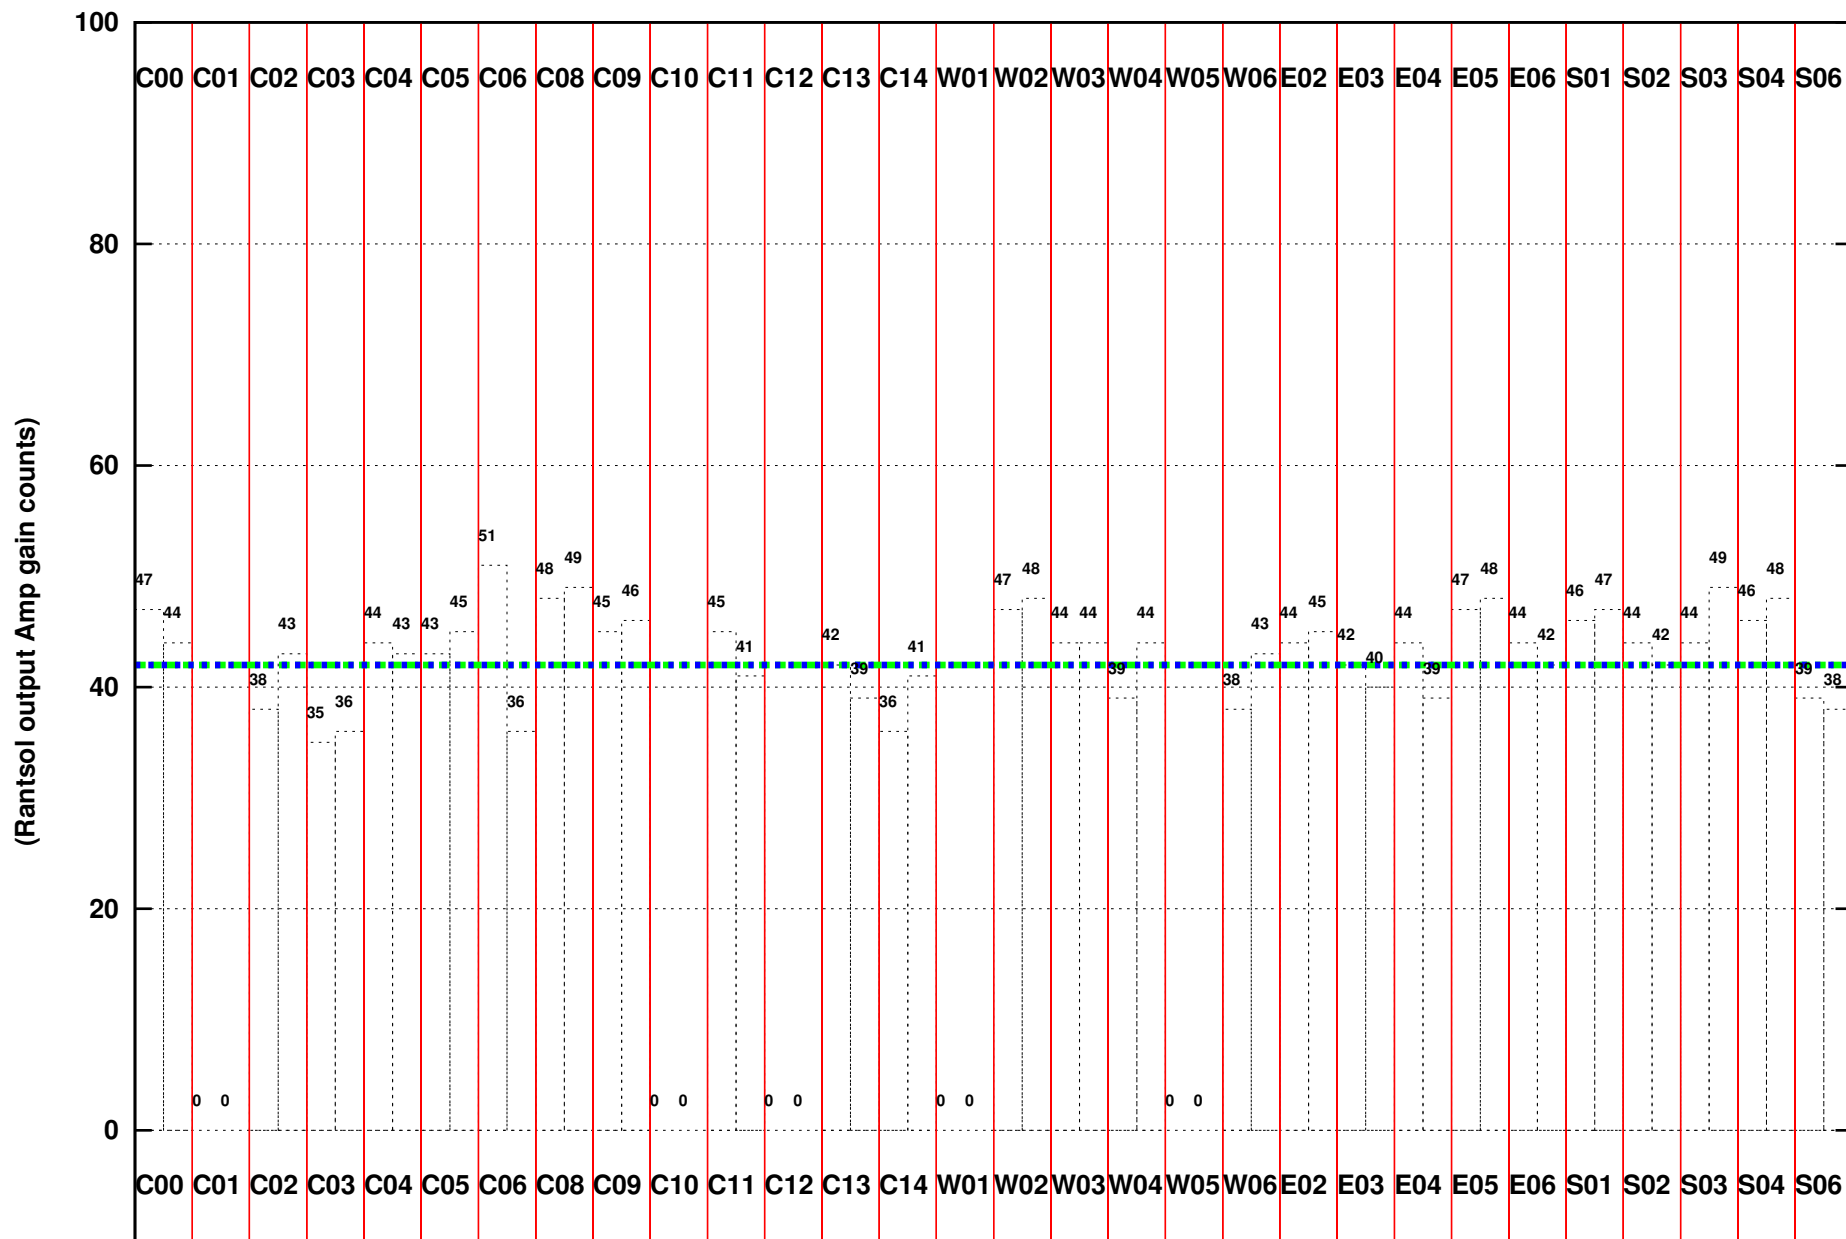

FRINGE STATUS (Rf:1418.637,1418.637 MHz., LO1:1350.000,1350.000 MHz., LO4/5:131.363,173.637 MHz.)

(File:/gsbifrdta/06sep/26_022_06sep2014.lta, scan:0, chan:80, Src:3C147, Date:06Sep2014 09:44:02)