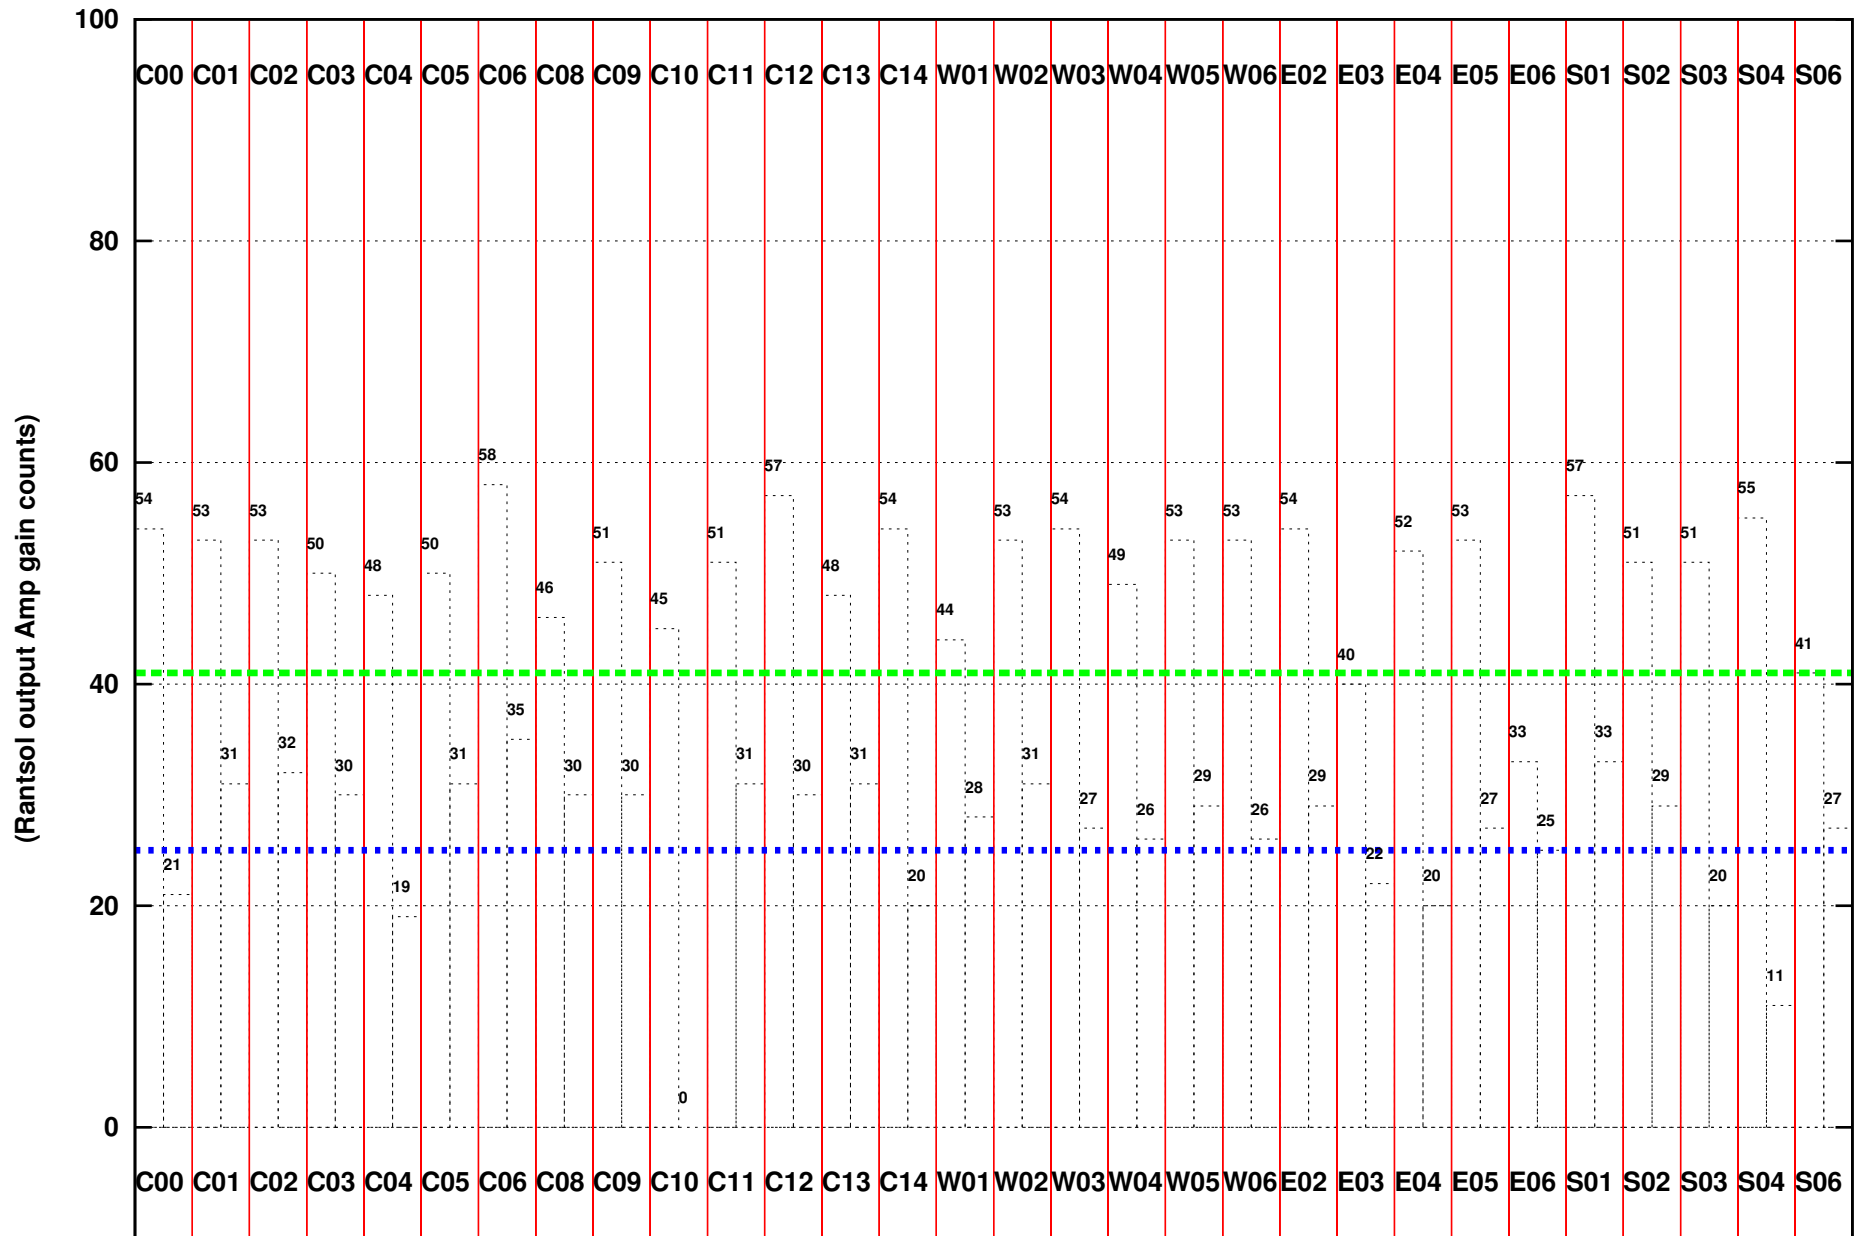

FRINGE STATUS (Rf:629.000,253.000 MHz., LO1:680.000,304.000 MHz., LO4/5:149.000,156.000 MHz.)

(File:/gsbifdata/07sep/26_010_07sep2014.lta, scan:0, chan:80, Src:3C286, Date:07Sep2014 19:02:05)