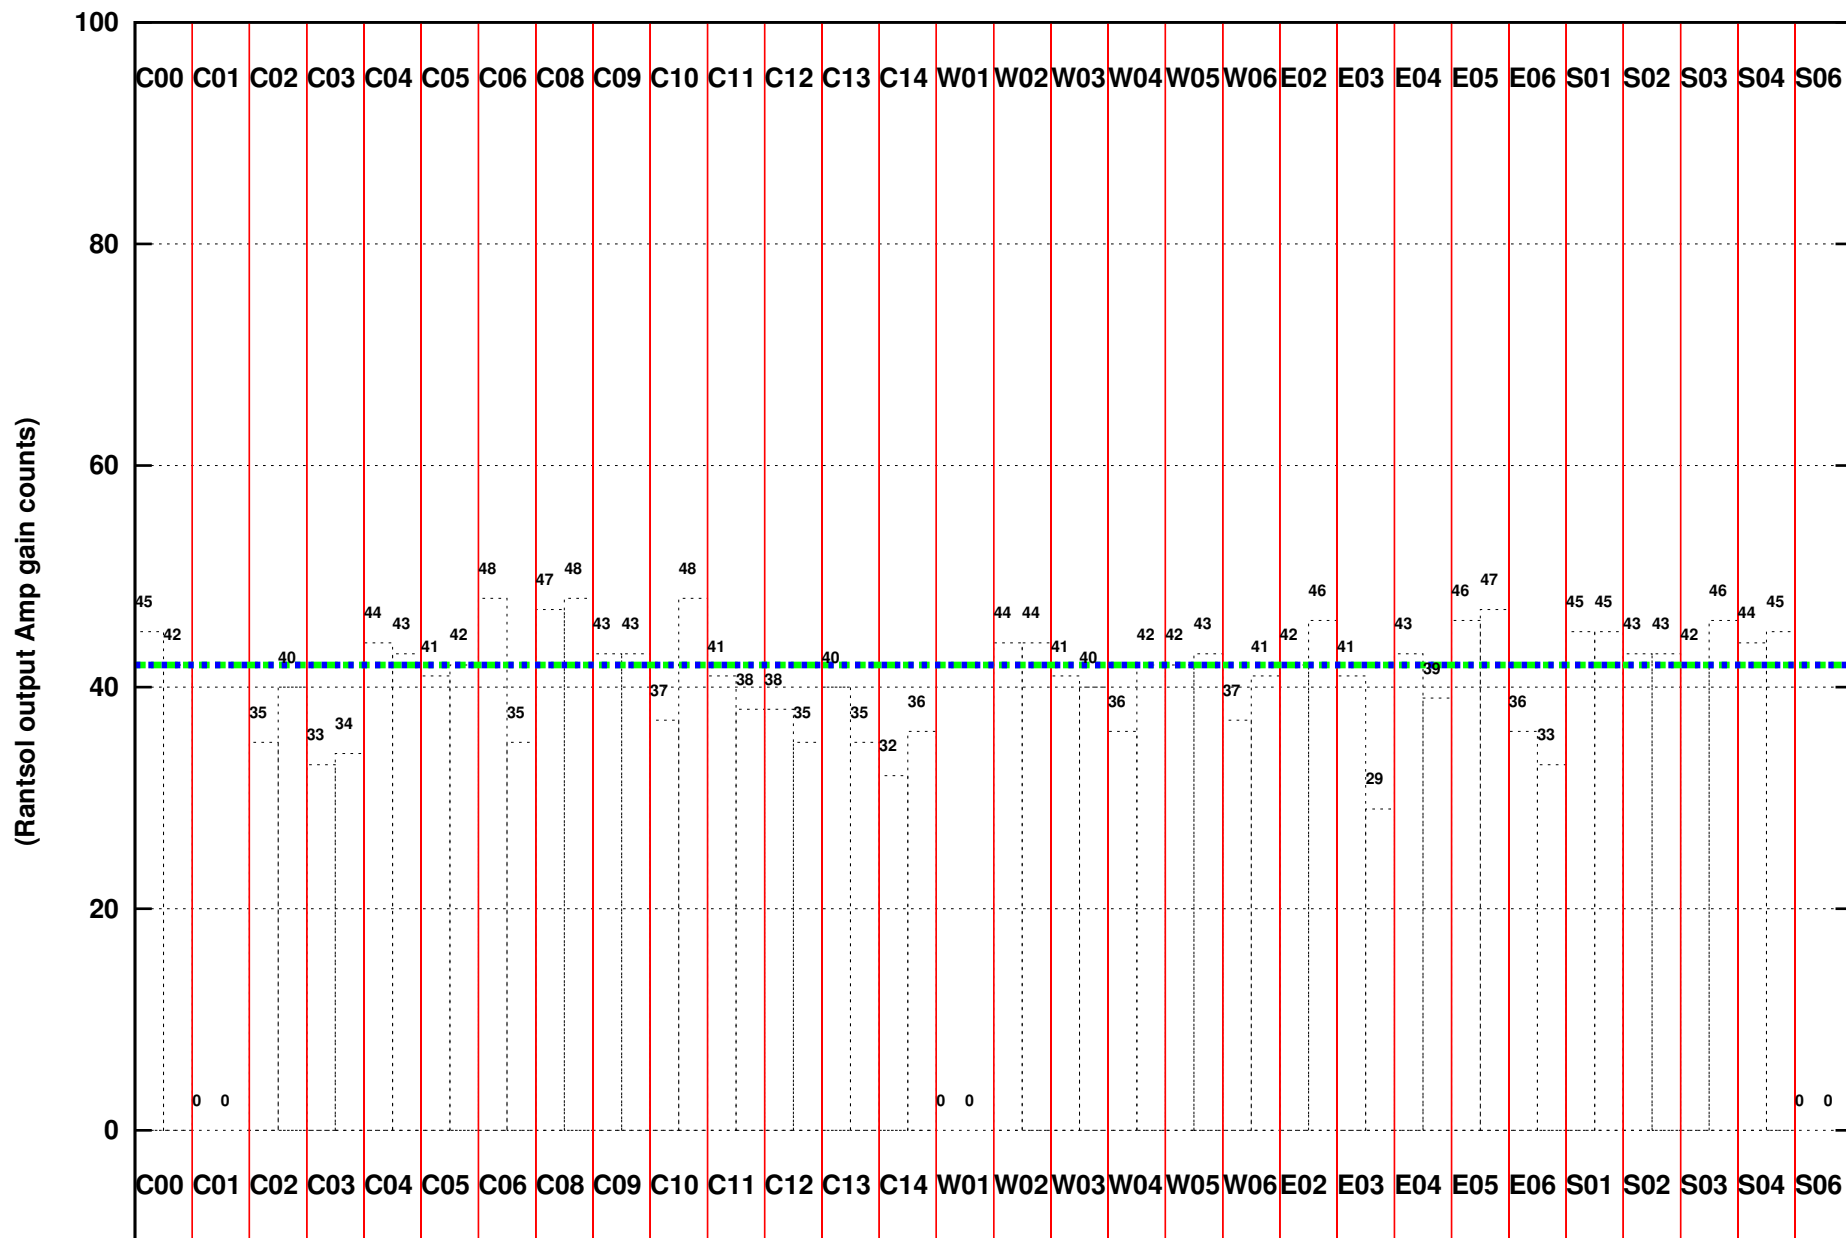

FRINGE STATUS (Rf:1419.603,1419.603 MHz., LO1:1350.000,1350.000 MHz., LO4/5:130.397,174.603 MHz.)

(File:/gsbifdata/14sep/26_022_14sep2014.lta, scan:0, chan:80, Src:3C147, Date:14Sep2014 10:45:52)